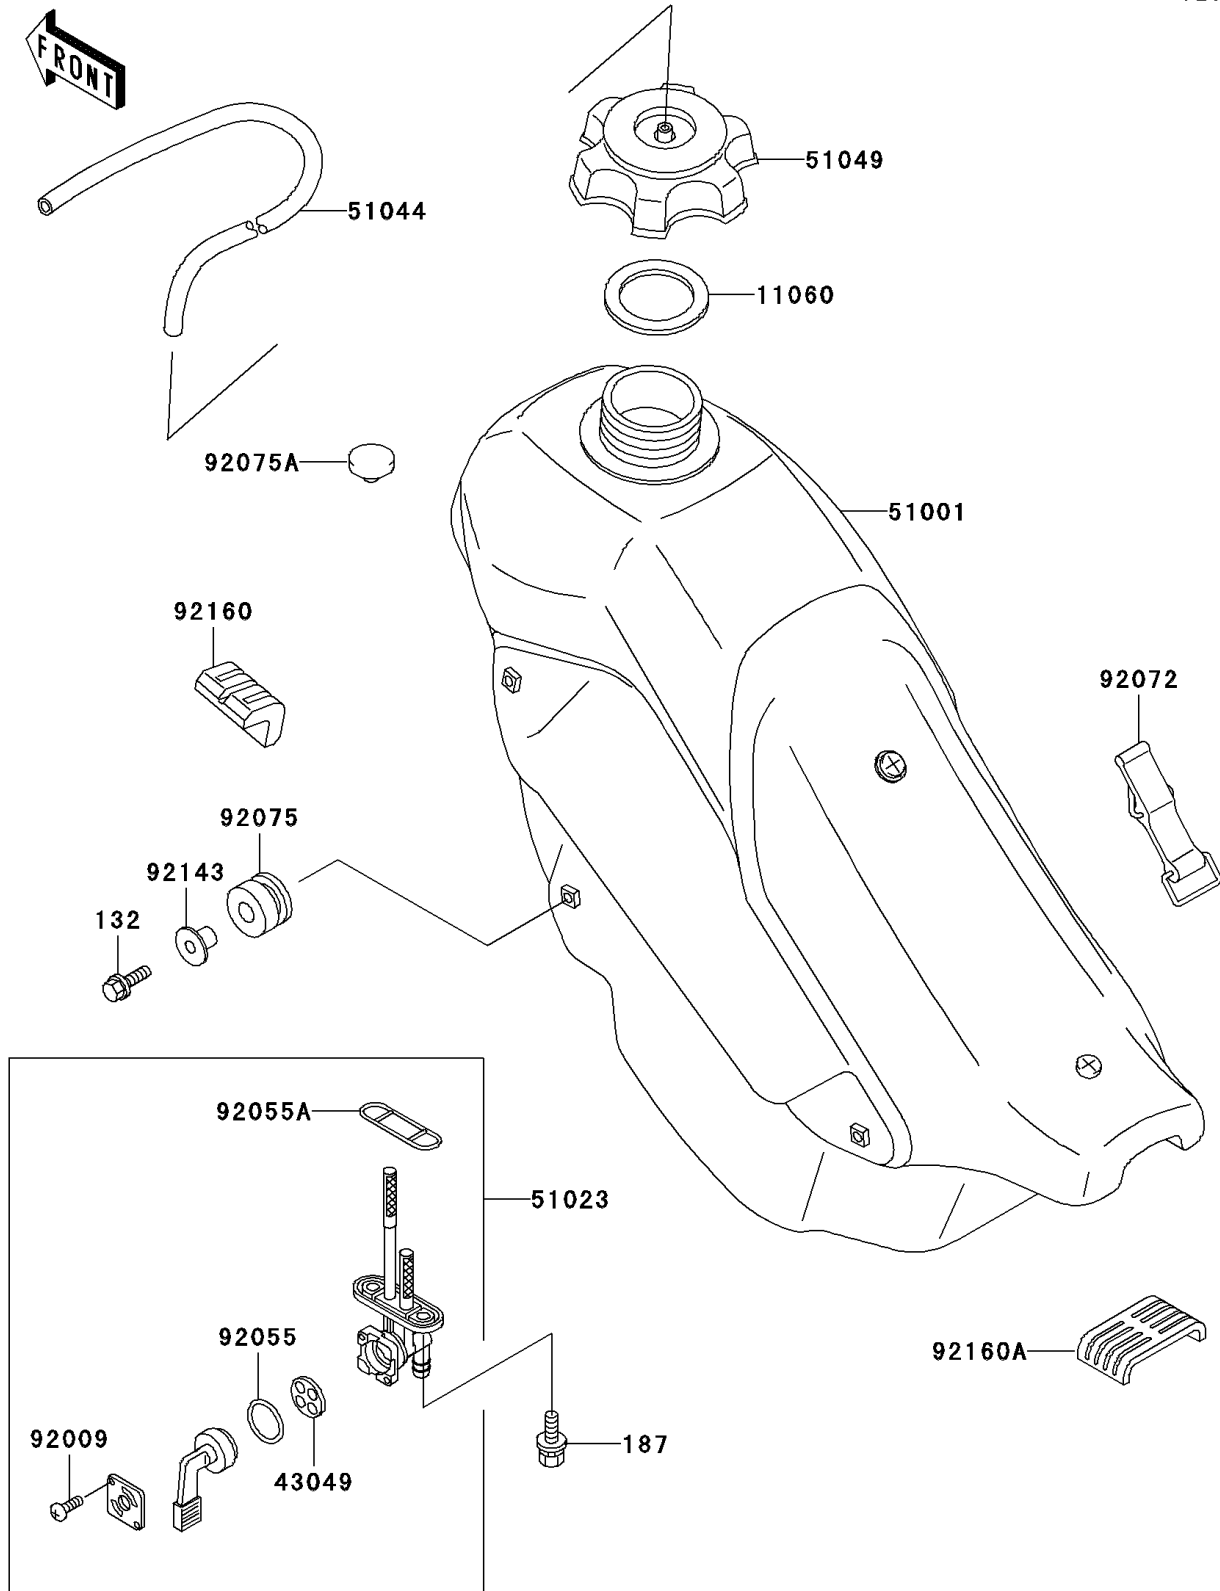

2005 KDX200 PARTS DIAGRAM

Fuel Tank

F2410

2005 KDX200 PARTS LIST

Fuel Tank

ITEM NAME	PART NUMBER	QUANTITY
BOLT-FLANGED-SMALL (Ref # 132)	132G0620	1
BOLT-UPSET-WSP (Ref # 187)	187B0616	1
GASKET,FUEL TANK CAP (Ref # 11060)	11060-1340	1
PACKING,VALVE (Ref # 43049)	43049-1102	1
TANK-COMP-FUEL,F.BLACK (Ref # 51001)	51001-1668-6Z	1
TAP-ASSY,FUEL (Ref # 51023)	51023-1359	1
TUBE-ASSY (Ref # 51044)	51044-1185	1
CAP-TANK,FUEL (Ref # 51049)	51049-1108	1
SCREW,3X5 (Ref # 92009)	92009-1123	1
RING-O,FUEL TAP LEVER (Ref # 92055)	92055-1111	1
RING-O,FUEL TAP PACKING (Ref # 92055A)	92055-1348	1
BAND,FUEL TANK (Ref # 92072)	92072-1229	1
DAMPER,RUBBER (Ref # 92075)	92075-1123	1
DAMPER (Ref # 92075A)	92075-281	1
COLLAR (Ref # 92143)	92143-1353	1
DAMPER,FUEL TANK (Ref # 92160)	92160-1328	1
DAMPER,FUEL TANK,RR (Ref # 92160A)	92160-1397	1