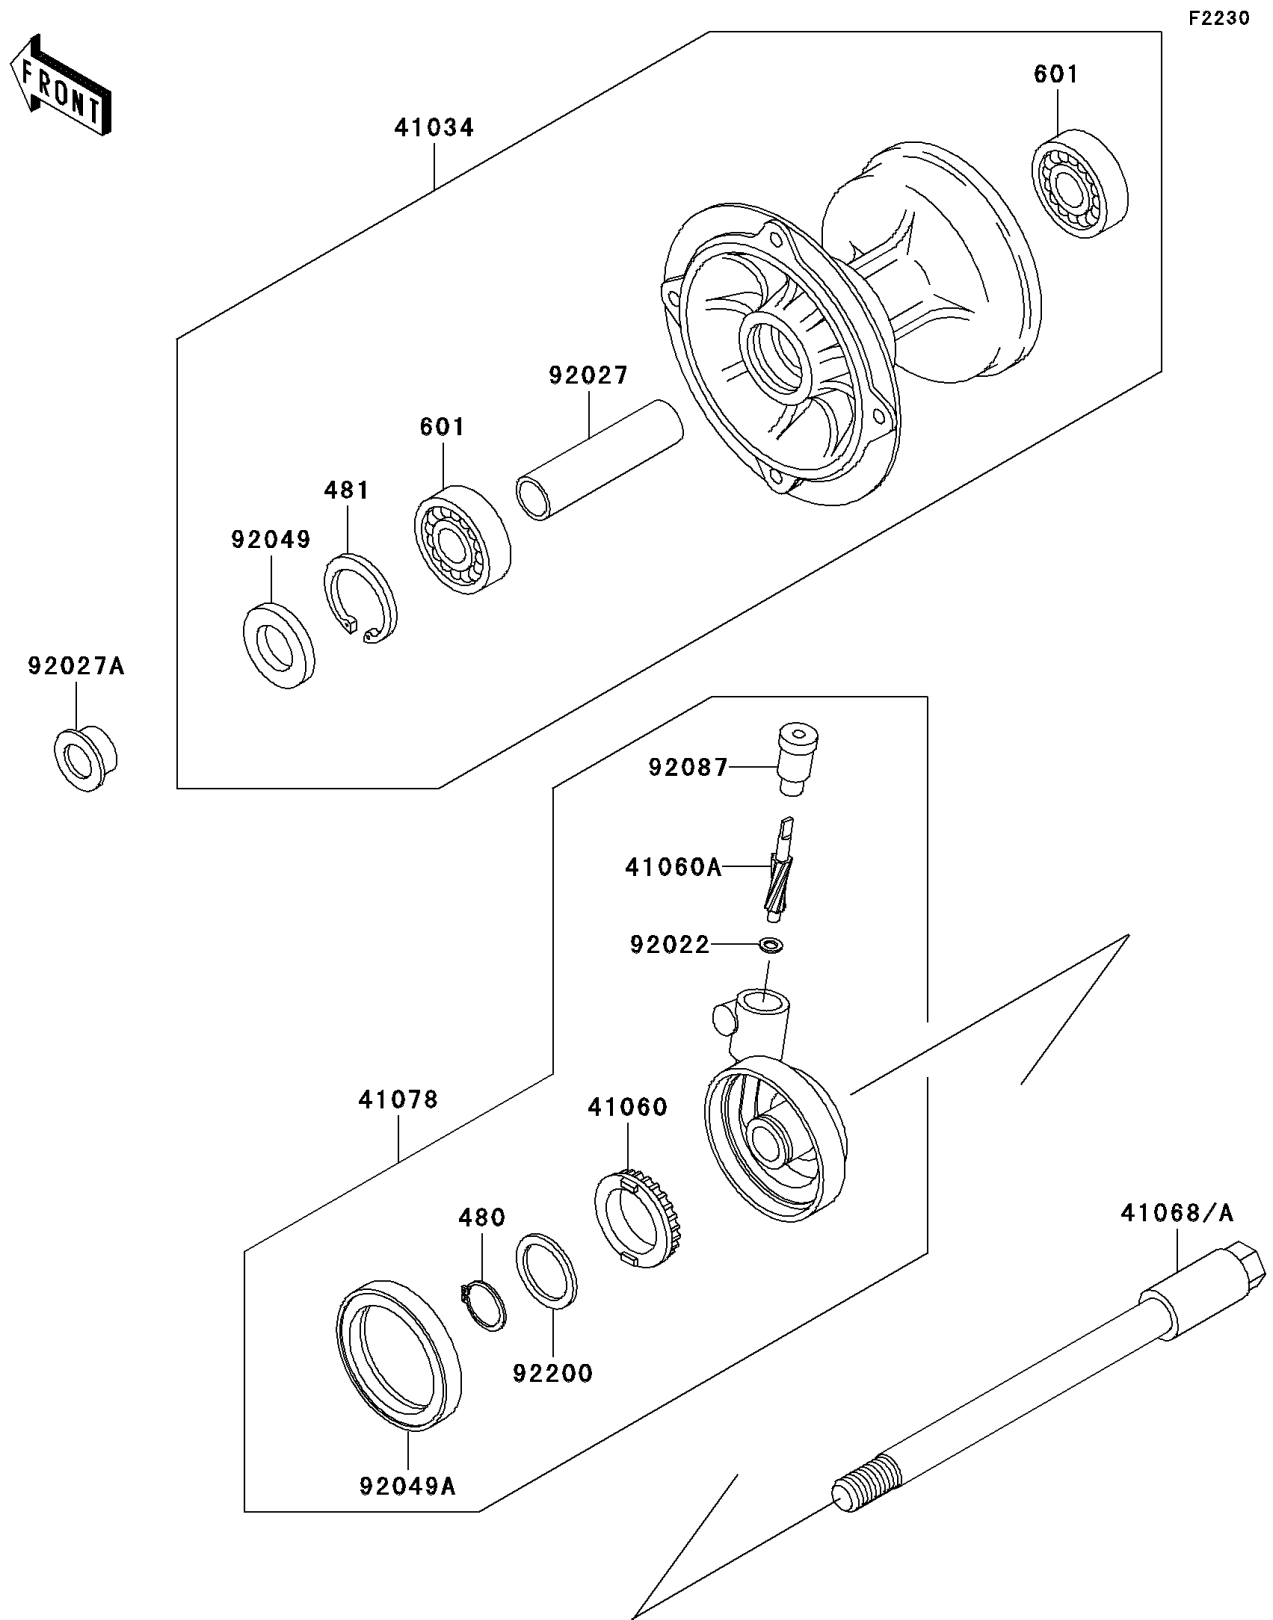

2005 KDX200 PARTS DIAGRAM

Front Hub

2005 KDX200 PARTS LIST

Front Hub

ITEM NAME	PART NUMBER	QUANTITY
CIRCLIP-TYPE-C,24MM (Ref # 480)	480J2400	1
CIRCLIP-TYPE-C,35MM (Ref # 481)	481J3500	1
BEARING-BALL,#6202UG (Ref # 601)	601B6202UG	1
DRUM-ASSY,FRONT BRAKE (Ref # 41034)	41034-1217	1
GEAR-METER SCREW,25T (Ref # 41060)	41060-1143	1
GEAR-METER SCREW,8T (Ref # 41060A)	41060-1144	1
AXLE,FR (Ref # 41068)	41068-0013	1
CASE-ASSY-METER GEAR (Ref # 41078)	41078-1095	1
WASHER,5X9.5X0.8 (Ref # 92022)	92022-1511	1
COLLAR,15.2X22.2X75 (Ref # 92027)	92027-1958	1
COLLAR,L=12 (Ref # 92027A)	92027-1959	1
SEAL-OIL,MH20354.5 (Ref # 92049)	92049-1176	1
SEAL-OIL,SDD 50 62 7 (Ref # 92049A)	92049-1399	1
BUSHING-METER GEAR (Ref # 92087)	92087-1060	1
WASHER,24X31X0.8 (Ref # 92200)	92200-1137	1