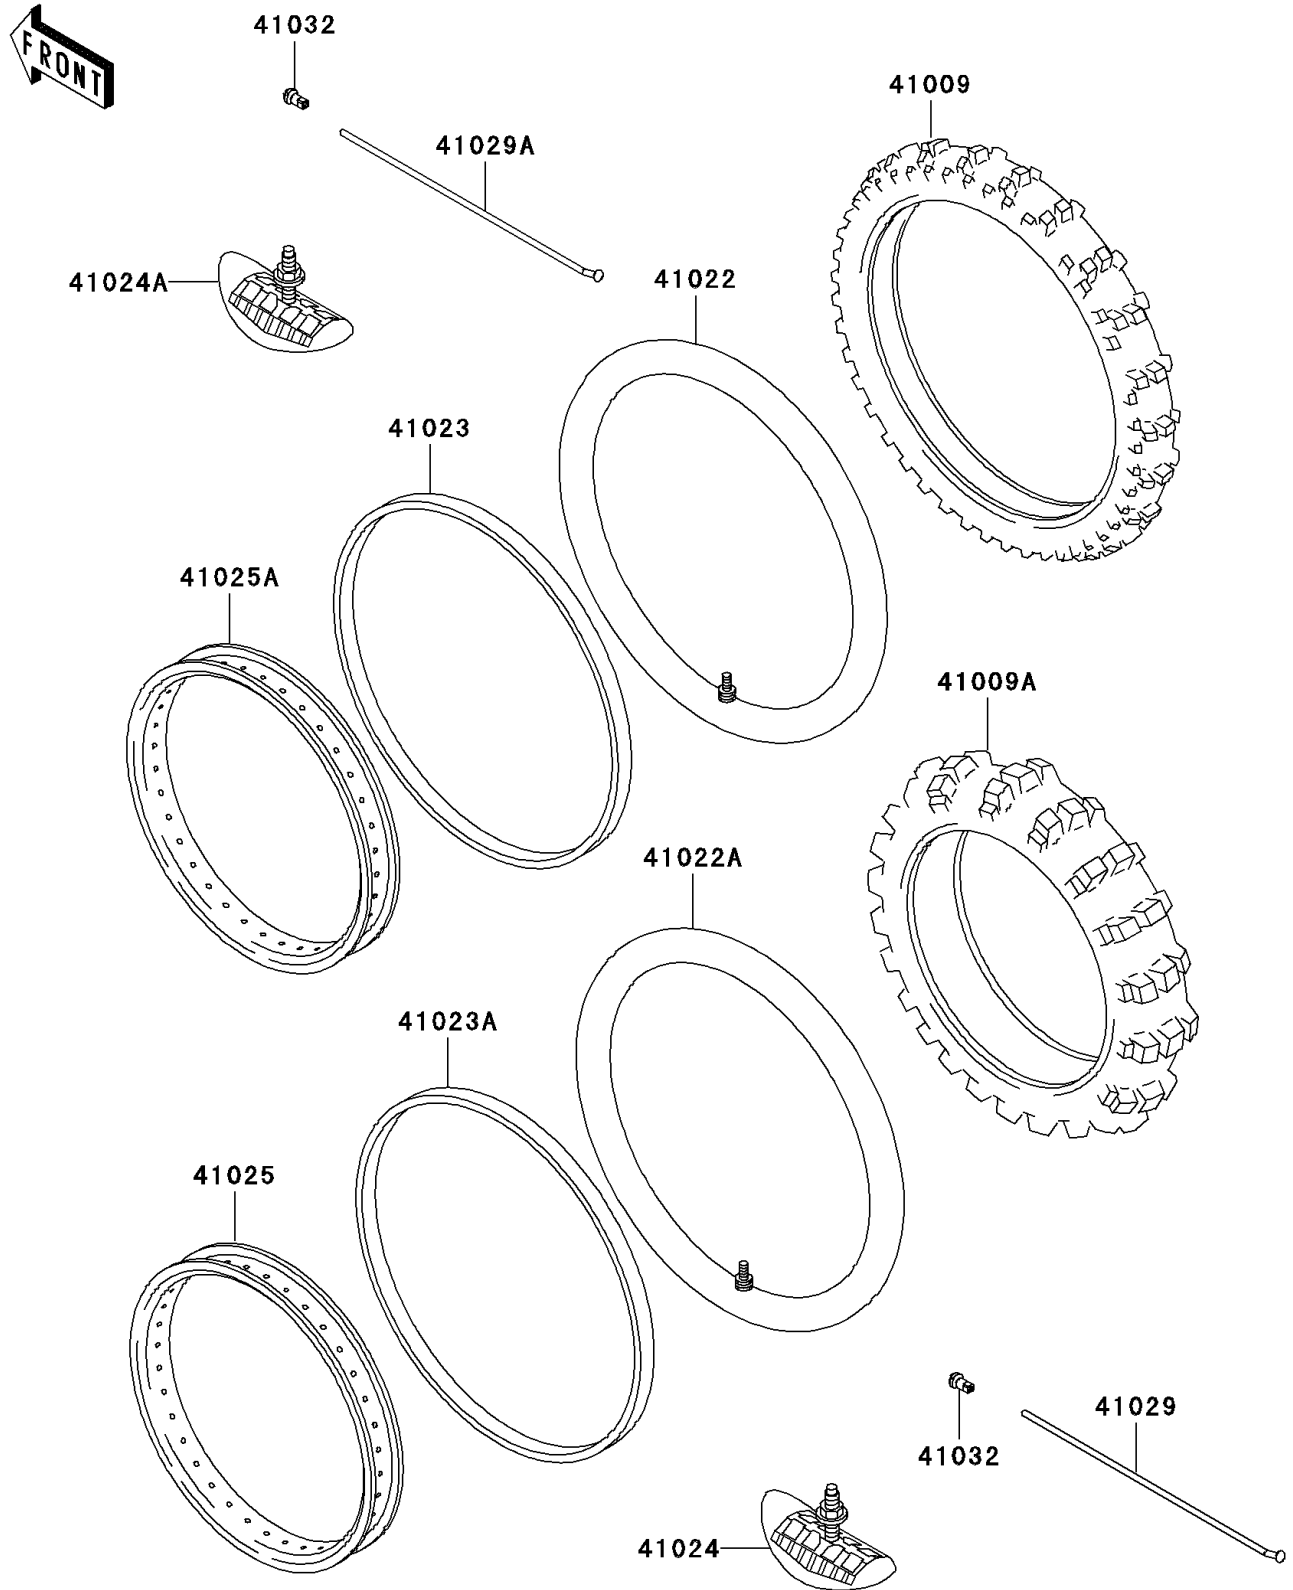

2005 KDX200 PARTS DIAGRAM

Wheels/Tires

F2210

2005 KDX200 PARTS LIST

Wheels/Tires

ITEM NAME	PART NUMBER	QUANTITY
TIRE,FR,80/100-21 51M,D739FA(D) (Ref # 41009)	41009-0008	1
TIRE,RR,100/100-18 59M,D739(D) (Ref # 41009A)	41009-0009	1
TUBE-TIRE,80/100-21(D) (Ref # 41022)	41022-1244	1
TUBE-TIRE,100/100-18(D) (Ref # 41022A)	41022-1245	1
BAND-RIM,21XWM1.60-1.85(D) (Ref # 41023)	41023-1144	1
BAND-RIM,18XWM/MT 1.85-2.15(D) (Ref # 41023A)	41023-1145	1
STOPPER-RIM,2.15-M(DUNLOP) (Ref # 41024)	41024-009	1
STOPPER-RIM,1.60-M(DUNLOP) (Ref # 41024A)	41024-010	1
RIM,RR,2.15X18 (Ref # 41025)	41025-1287	1
RIM,FR,1.60X21,SILVER (Ref # 41025A)	41025-1365-WA	1
SPOKE-INNER,RR,189MMX160D (Ref # 41029)	41029-1199	1
SPOKE-INNER,FR,228MMX165D (Ref # 41029A)	41029-1206	1
NIPPLE-SPOKE (Ref # 41032)	41032-1061	1