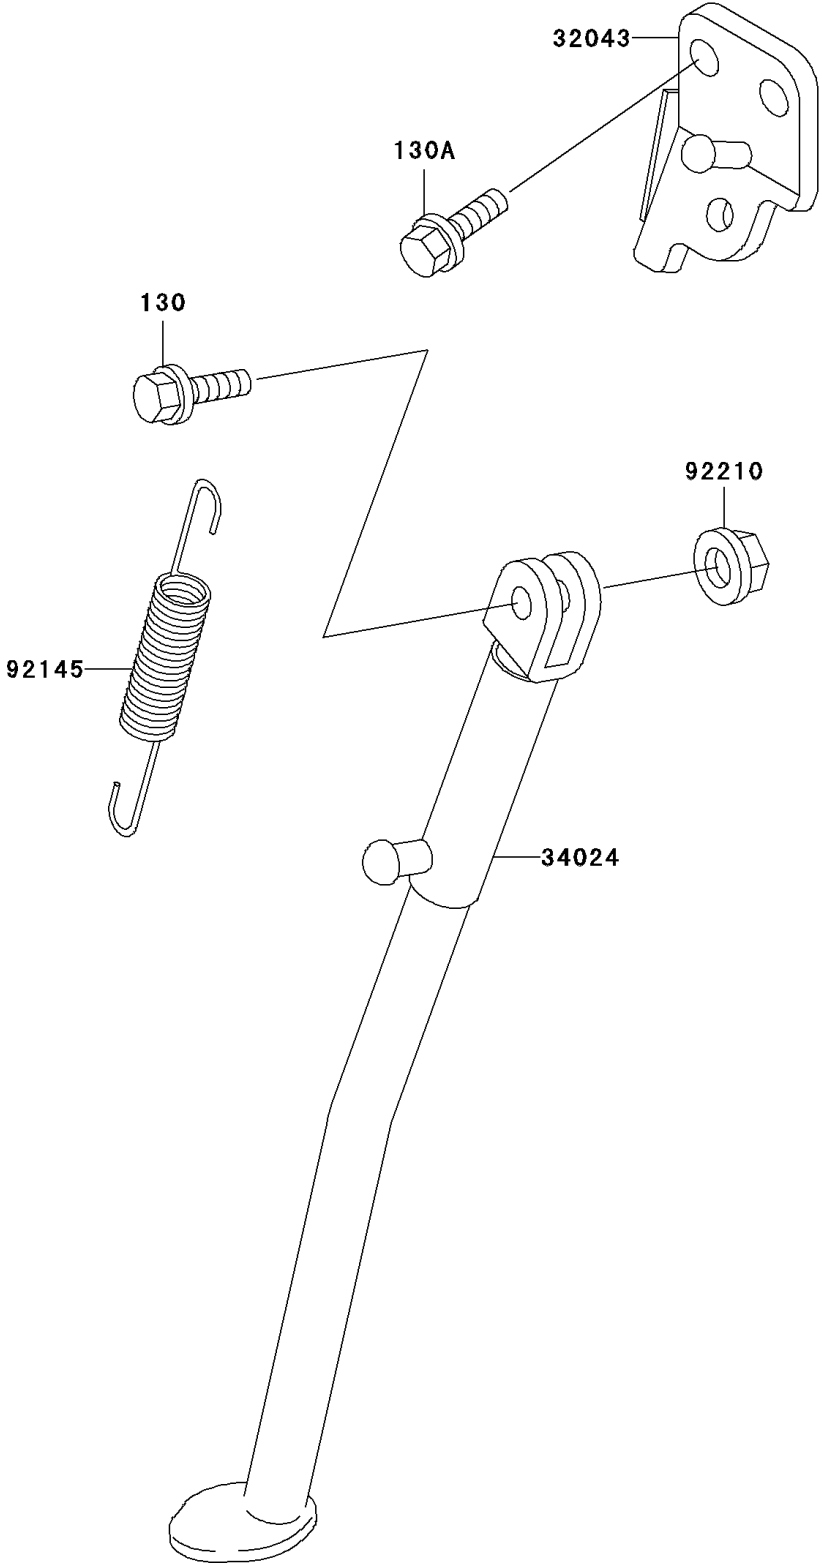

2005 KDX200 PARTS DIAGRAM

Stand(s)

F2190

2005 KDX200 PARTS LIST

Stand(s)

ITEM NAME	PART NUMBER	QUANTITY
BOLT-FLANGED,10X35 (Ref # 130)	130G1035	1
BOLT-FLANGED (Ref # 130A)	130G1240	1
BRACKET-STAND,SIDE (Ref # 32043)	32043-1363	1
STAND-SIDE (Ref # 34024)	34024-1279	1
SPRING,SIDE STAND (Ref # 92145)	92145-0116	1
NUT,LOCK,FLANGED,10MM (Ref # 92210)	92210-1080	1