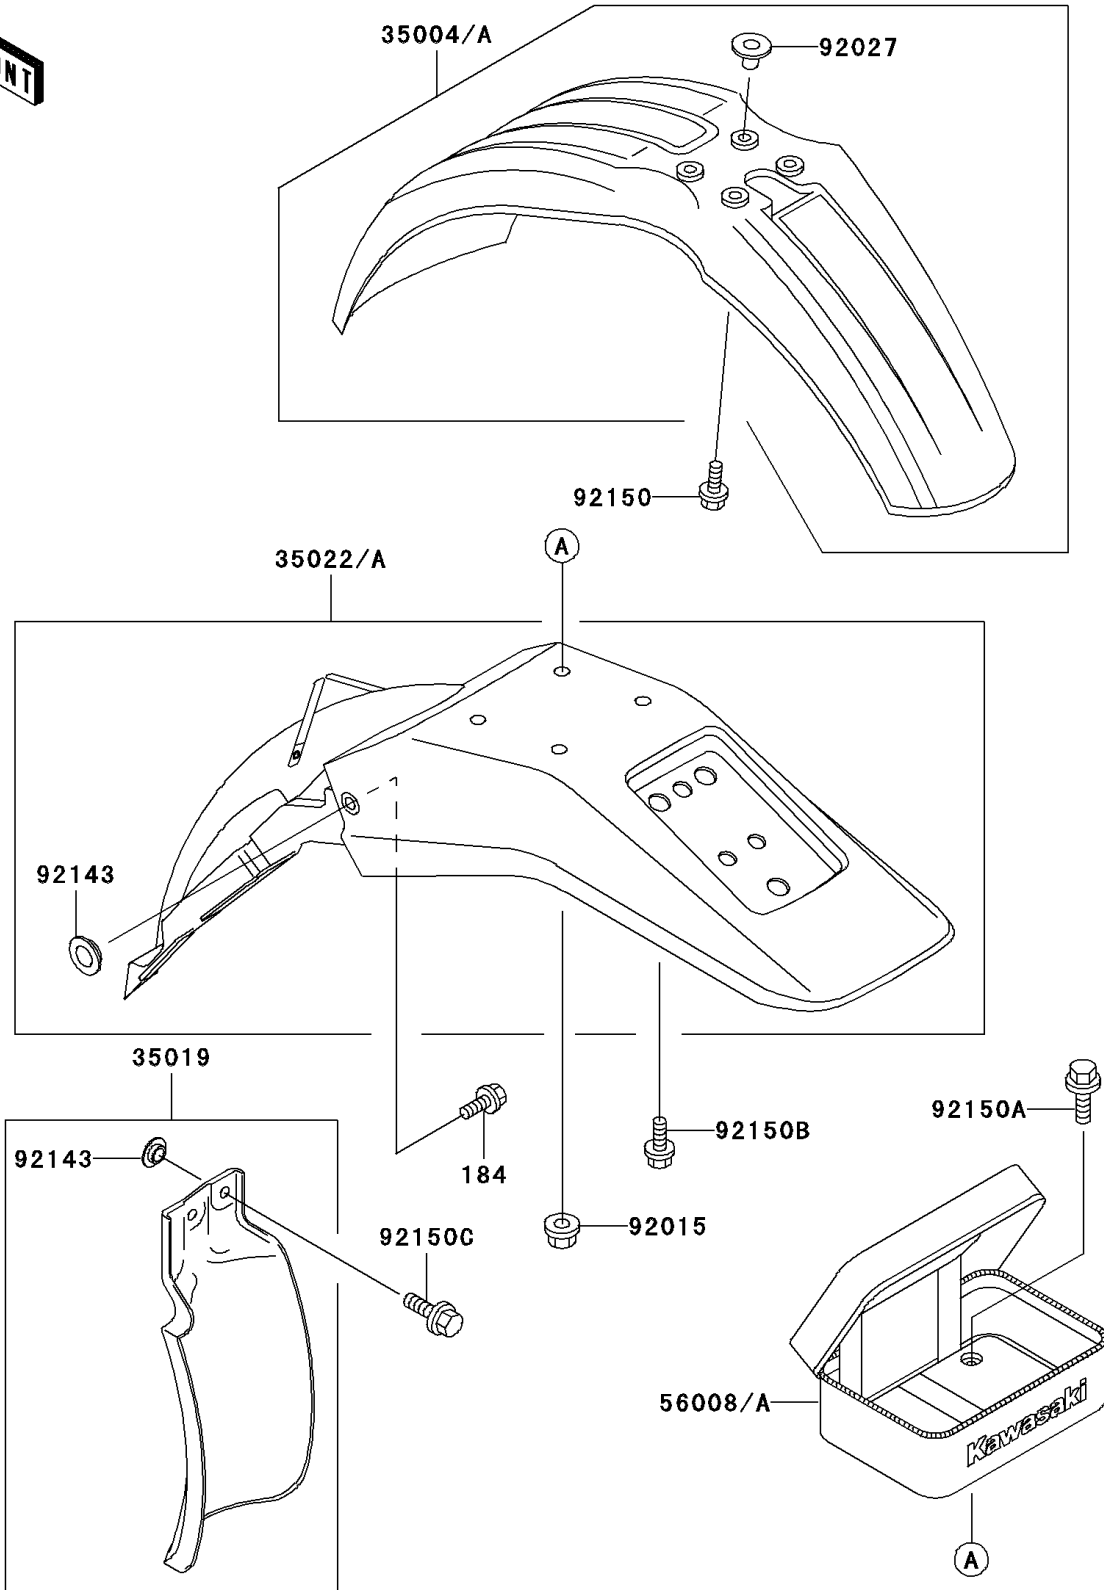

2005 KDX200 PARTS DIAGRAM

Fenders

F2170

2005 KDX200 PARTS LIST

Fenders

ITEM NAME	PART NUMBER	QUANTITY
BOLT-UPSET-WP-SMALL (Ref # 184)	184B0816	1
FENDER-FRONT,L.GREEN (Ref # 35004)	35004-1319-290	1
FLAP,RR FENDER,FR (Ref # 35019)	35019-1323	1
FENDER-COMP-REAR,L.GREEN (Ref # 35022)	35022-1306-290	1
BAG,TOOL,BLACK (Ref # 56008)	56008-1073-MA	1
NUT,FLANGED,6MM (Ref # 92015)	92015-1078	1
COLLAR (Ref # 92027)	92027-1936	1
COLLAR (Ref # 92143)	92143-1196	1
BOLT,6X20 (Ref # 92150)	92150-1339	1
BOLT,6X14 (Ref # 92150A)	92150-1340	1
BOLT,6X12 (Ref # 92150B)	92150-1435	1
BOLT,FLANGED,6X16 (Ref # 92150C)	92150-1506	1