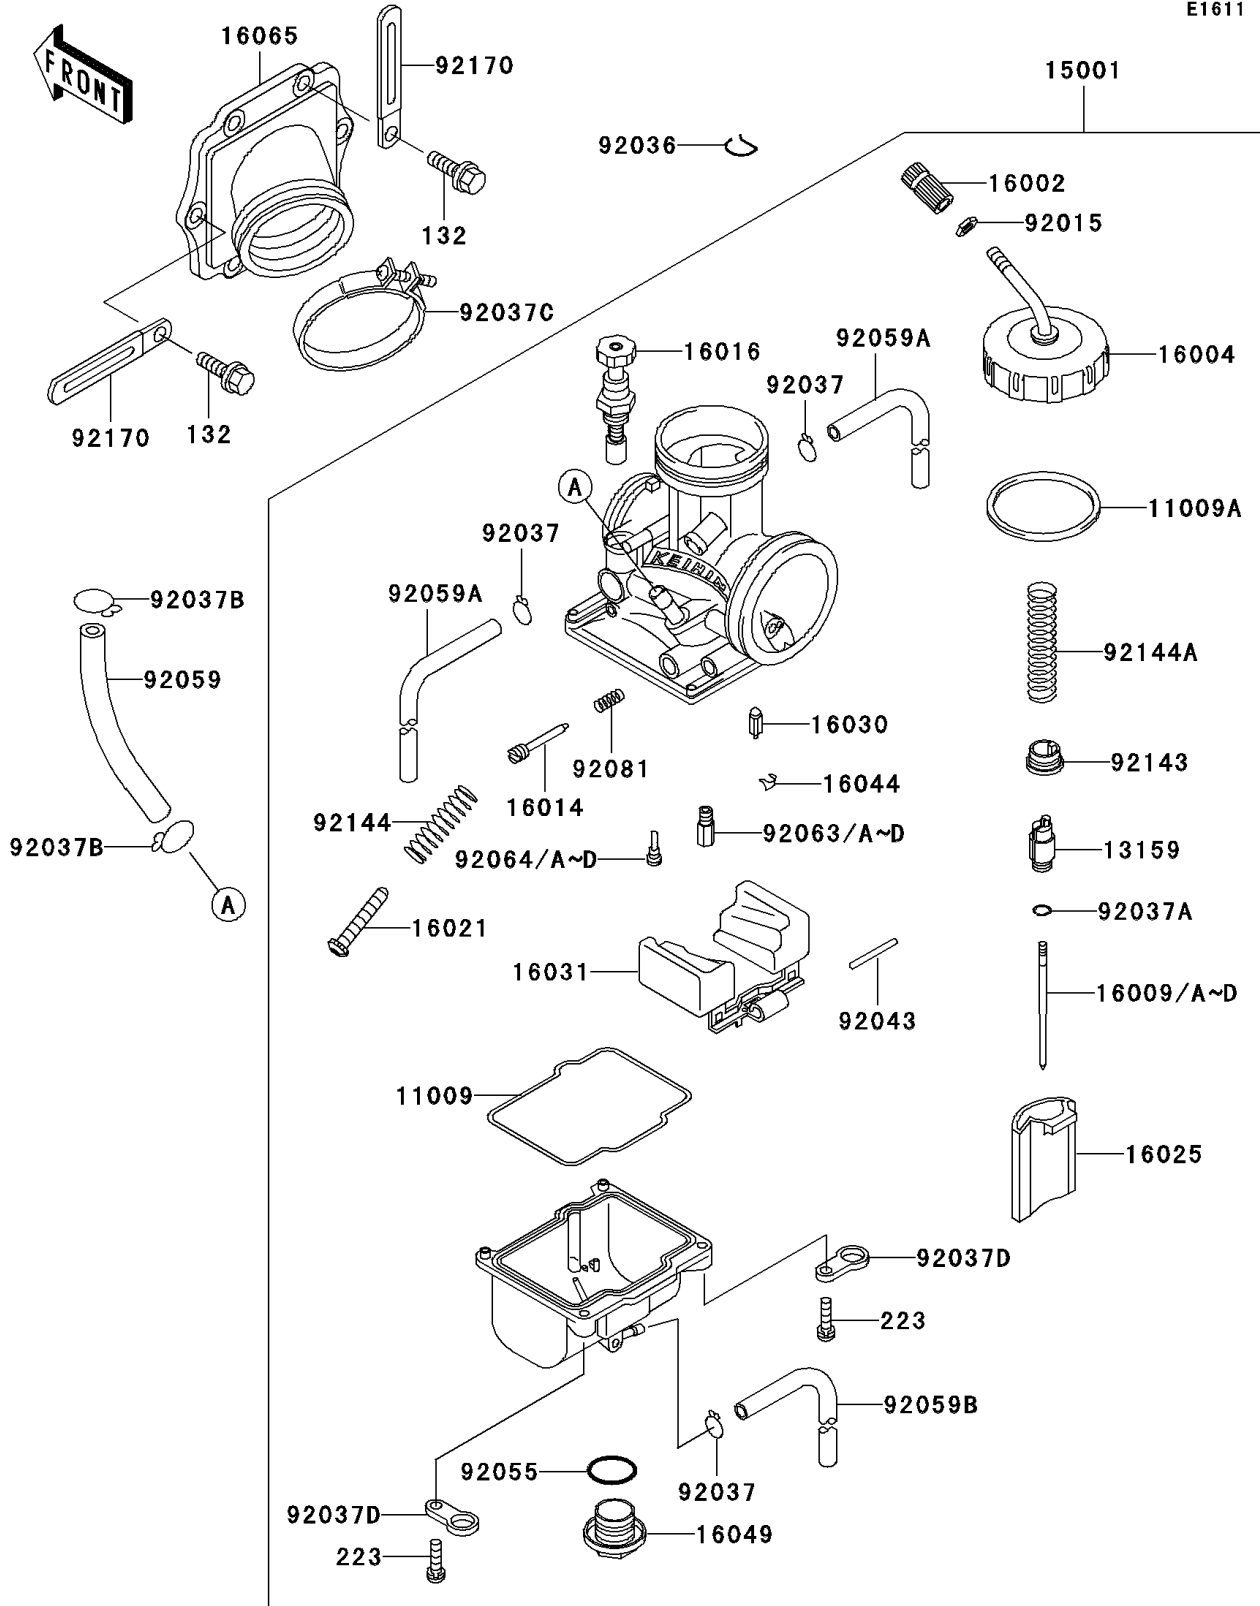

2005 KDX200 PARTS DIAGRAM

Carburetor

E1611