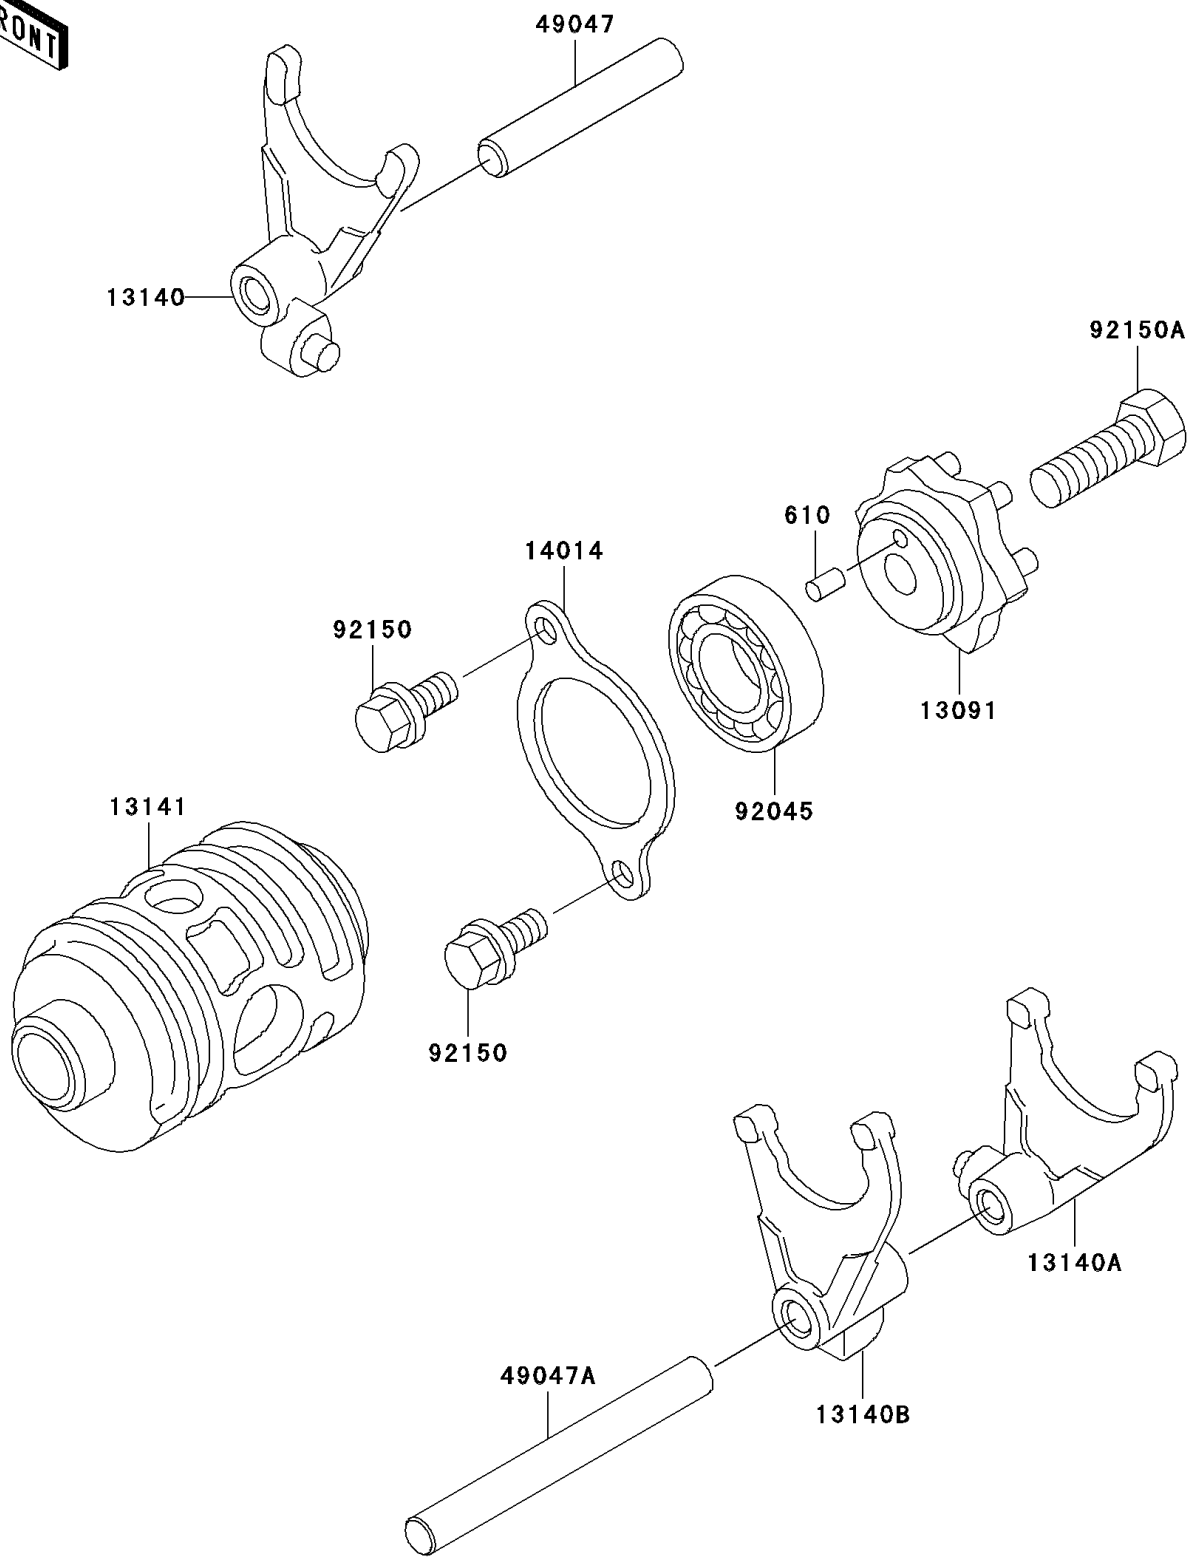

## 2005 KDX200 PARTS DIAGRAM

Gear Change Drum/Shift Fork(s)

E1362

## 2005 KDX200 PARTS LIST

Gear Change Drum/Shift Fork(s)

ITEM NAME	PART NUMBER	QUANTITY
ROLLER,4X8 (Ref # 610)	610A0408	1
HOLDER,CHANGE DRUM (Ref # 13091)	13091-1364	1
FORK-SHIFT,5TH&TOP (Ref # 13140)	13140-1074	1
FORK-SHIFT,LOW&4TH (Ref # 13140A)	13140-1243	1
FORK-SHIFT,2ND&3RD (Ref # 13140B)	13140-1244	1
DRUM-CHANGE (Ref # 13141)	13141-1117	1
PLATE-POSITION (Ref # 14014)	14014-1020	1
ROD-SHIFT,8X58 (Ref # 49047)	49047-1089	1
ROD-SHIFT,8X82.5 (Ref # 49047A)	49047-1090	1
BEARING-BALL (Ref # 92045)	92045-1319	1
BOLT,6X12 (Ref # 92150)	92150-1868	1
BOLT,8X25 (Ref # 92150A)	92150-1911	1