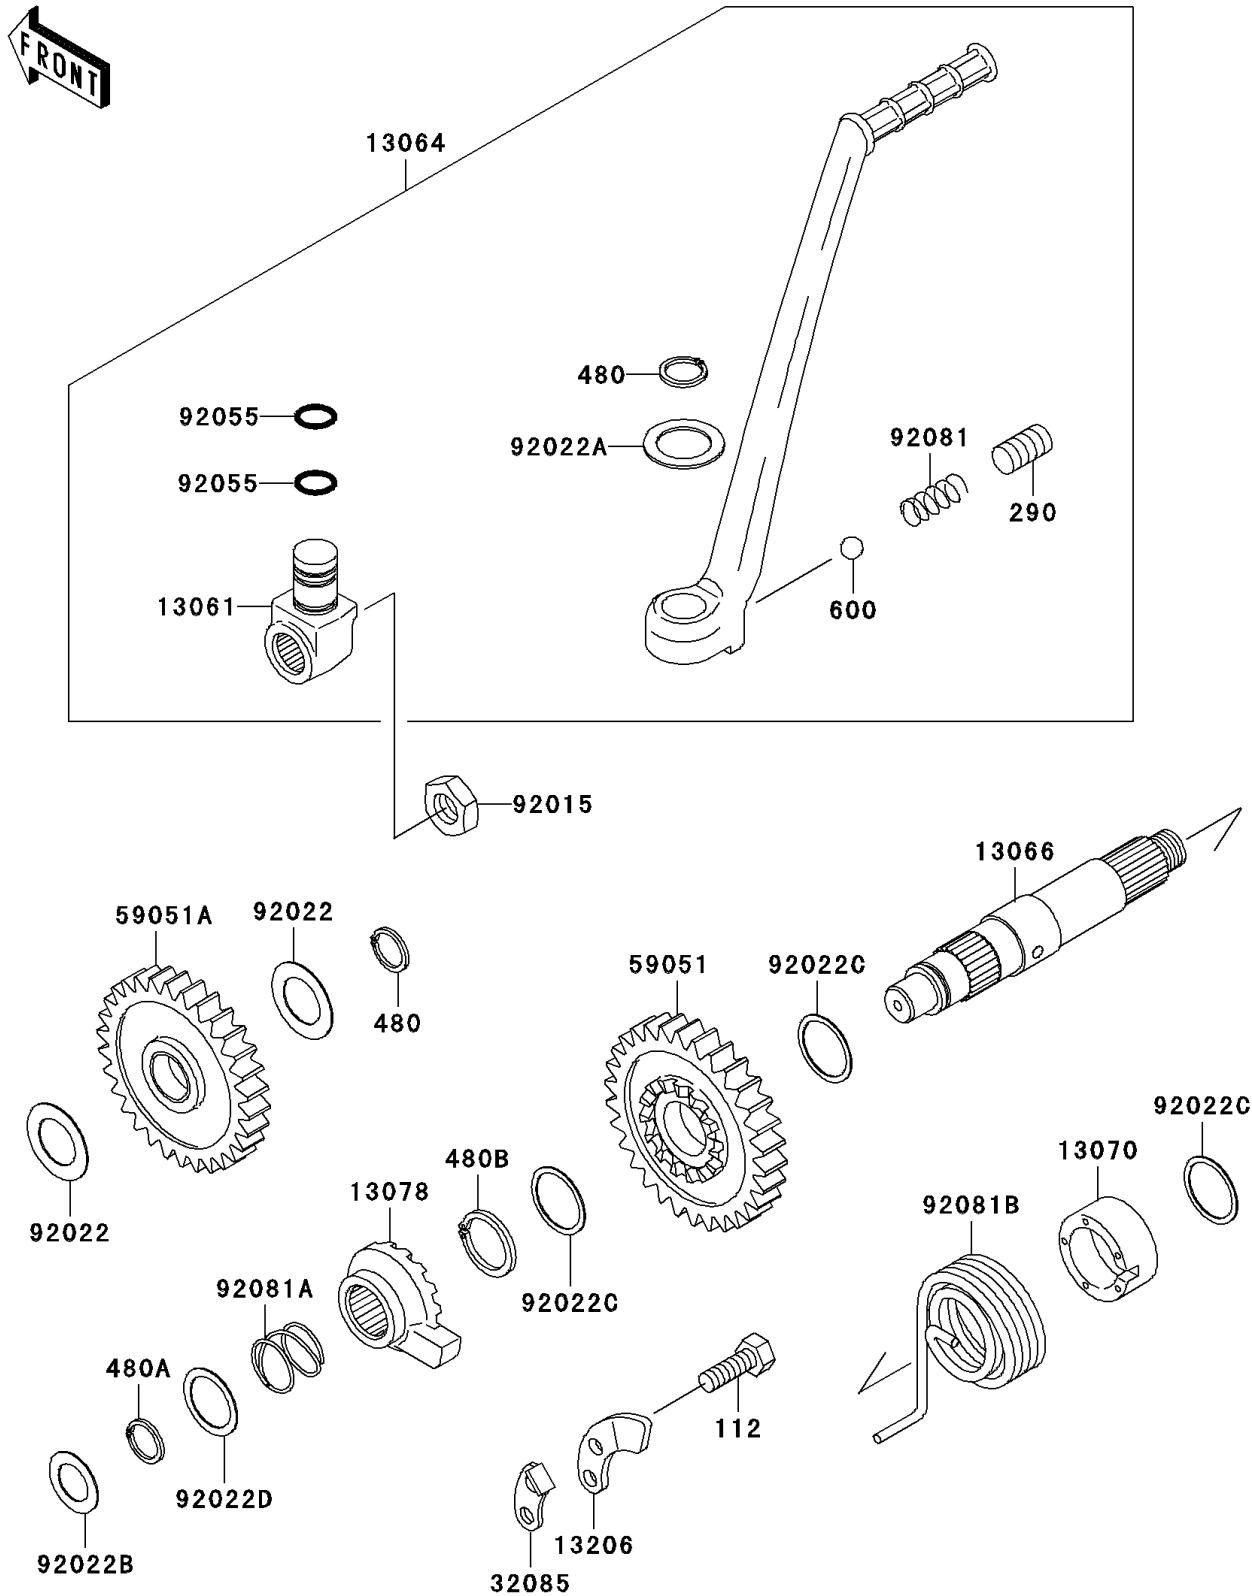

2005 KDX200 PARTS DIAGRAM

Kickstarter Mechanism

E1340

2005 KDX200 PARTS LIST

Kickstarter Mechanism

ITEM NAME	PART NUMBER	QUANTITY
BOLT-UPSET (Ref # 112)	112Y0618	1
SCREW-SET-SOCKET,8X8 (Ref # 290)	290Q0808	1
CIRCLIP-TYPE-C,15MM (Ref # 480)	480J1500	1
CIRCLIP-TYPE-C,16MM (Ref # 480A)	480J1600	1
CIRCLIP-TYPE-C,18MM (Ref # 480B)	480J1800	1
BALL-STEEL,1/4" (Ref # 600)	600A0800	1
BOSS,KICK PEDAL (Ref # 13061)	13061-1487	1
LEVER-ASSY-KICK,PEDAL (Ref # 13064)	13064-1174	1
SHAFT-KICK (Ref # 13066)	13066-1071	1
GUIDE,KICK SPRING (Ref # 13070)	13070-1063	1
RATCHET (Ref # 13078)	13078-1063	1
GUIDE-KICK (Ref # 13206)	13206-1061	1
STOPPER,KICKSTARTER (Ref # 32085)	32085-1016	1
GEAR-SPUR,KICKSTARTER (Ref # 59051)	59051-1224	1
GEAR-SPUR,KICK,30T (Ref # 59051A)	59051-1309	1
NUT,12MM (Ref # 92015)	92015-1958	1
WASHER,15.3X25X0.5 (Ref # 92022)	92022-1045	1
WASHER,16.3X24X1 (Ref # 92022A)	92022-1205	1
WASHER,12.3X20X0.5 (Ref # 92022B)	92022-269	1
WASHER,18.3X22X0.5 (Ref # 92022C)	92022-271	1
WASHER,16.8X22X0.5 (Ref # 92022D)	92022-315	1
RING-O,10X1.5 (Ref # 92055)	92055-061	1
SPRING,KICK PEDAL (Ref # 92081)	92081-020	1
SPRING,RATCHET (Ref # 92081A)	92081-122	1
SPRING,KICKSTARTER (Ref # 92081B)	92081-1926	1