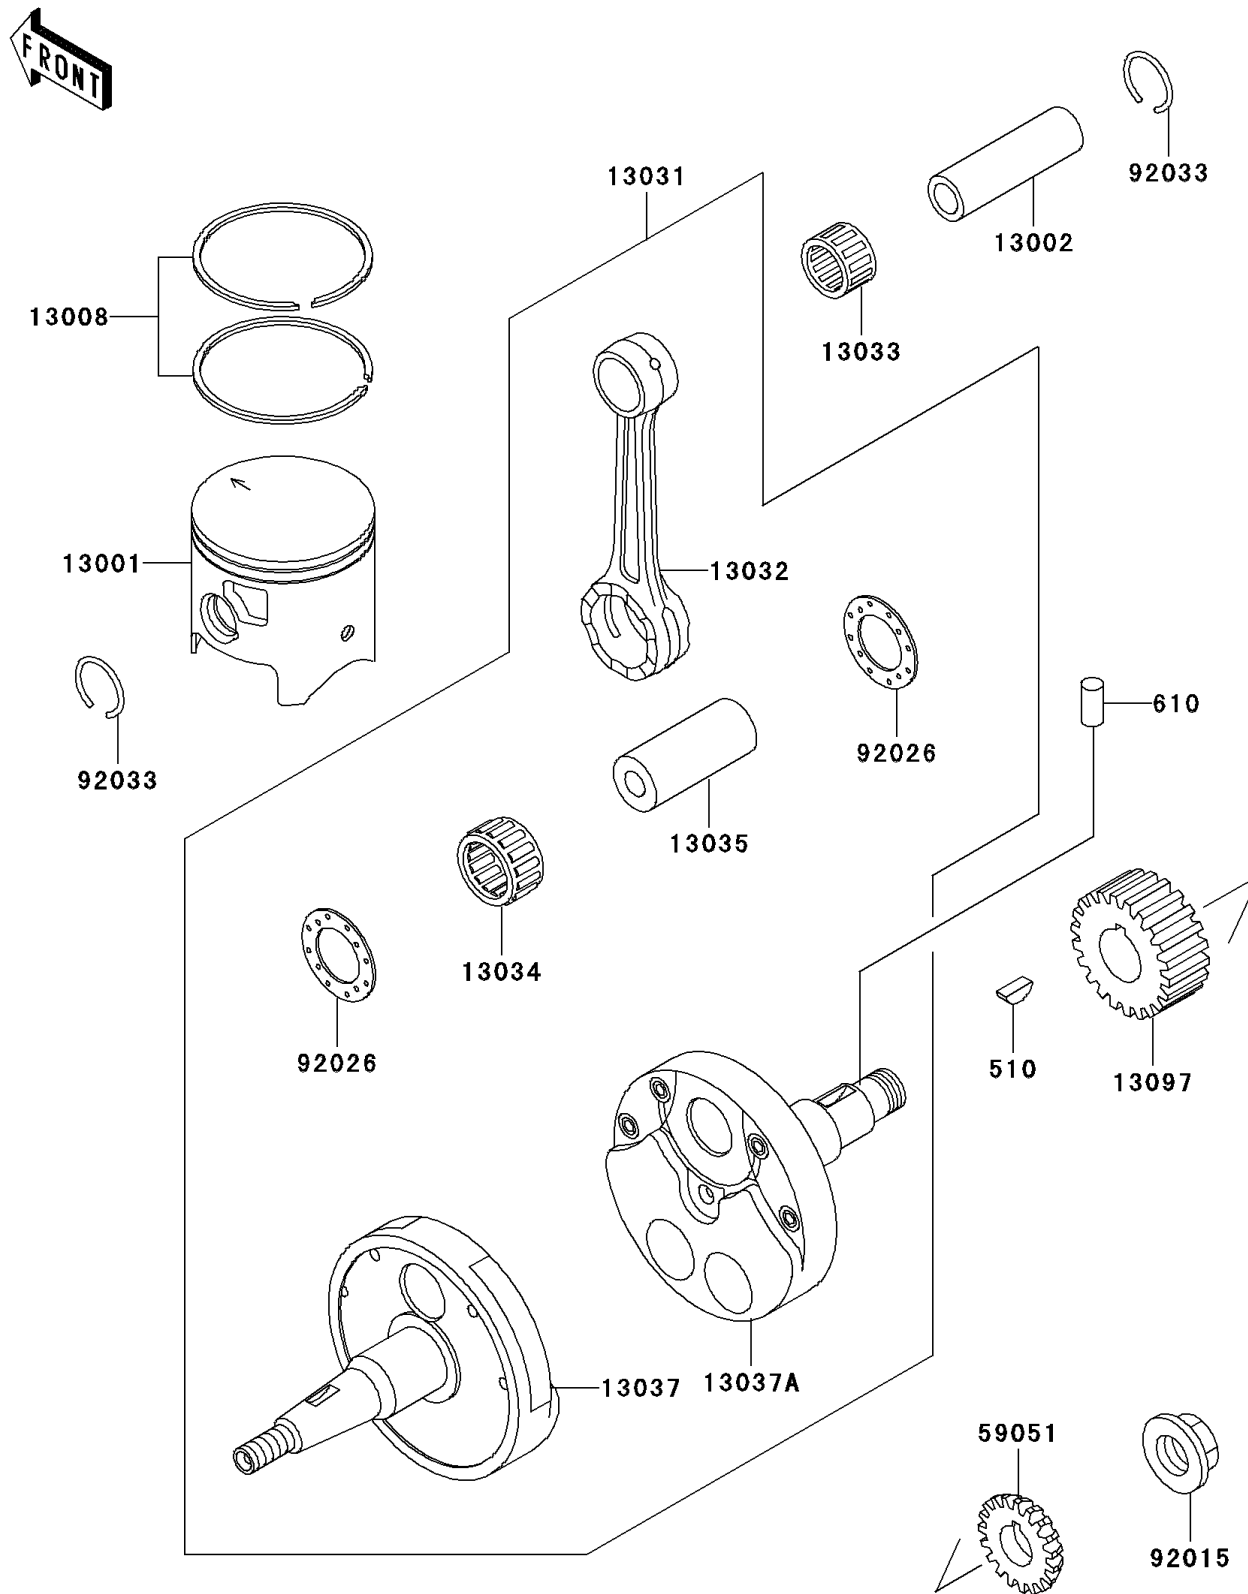

2005 KDX200 PARTS DIAGRAM

Crankshaft/Piston(s)

E1320

2005 KDX200 PARTS LIST

Crankshaft/Piston(s)

ITEM NAME	PART NUMBER	QUANTITY
KEY-WOODRUFF (Ref # 510)	510A5100	1
ROLLER,4X8 (Ref # 610)	610A0408	1
PISTON-ENGINE (Ref # 13001)	13001-1317	1
PIN-PISTON (Ref # 13002)	13002-1053	1
RING-SET-PISTON (Ref # 13008)	13008-1116	1
CRANKSHAFT-COMP (Ref # 13031)	13031-1382	1
ROD-CONNECTING (Ref # 13032)	13032-1210	1
BEARING-SMALL END (Ref # 13033)	13033-1056	1
BEARING-BIG END,B4 (Ref # 13034)	13034-1081	1
PIN-CRANK (Ref # 13035)	13035-1010	1
CRANKSHAFT,LH (Ref # 13037)	13037-1488	1
CRANKSHAFT,RH (Ref # 13037A)	13037-1490	1
GEAR-PRIMARY SPUR,22T (Ref # 13097)	13097-1320	1
GEAR-SPUR,WATER PUMP (Ref # 59051)	59051-1207	1
NUT,16MM (Ref # 92015)	92015-1581	1
SPACER,22.5X37X1.0 (Ref # 92026)	92026-011	1
RING-SNAP,PISTON PIN (Ref # 92033)	92033-1242	1