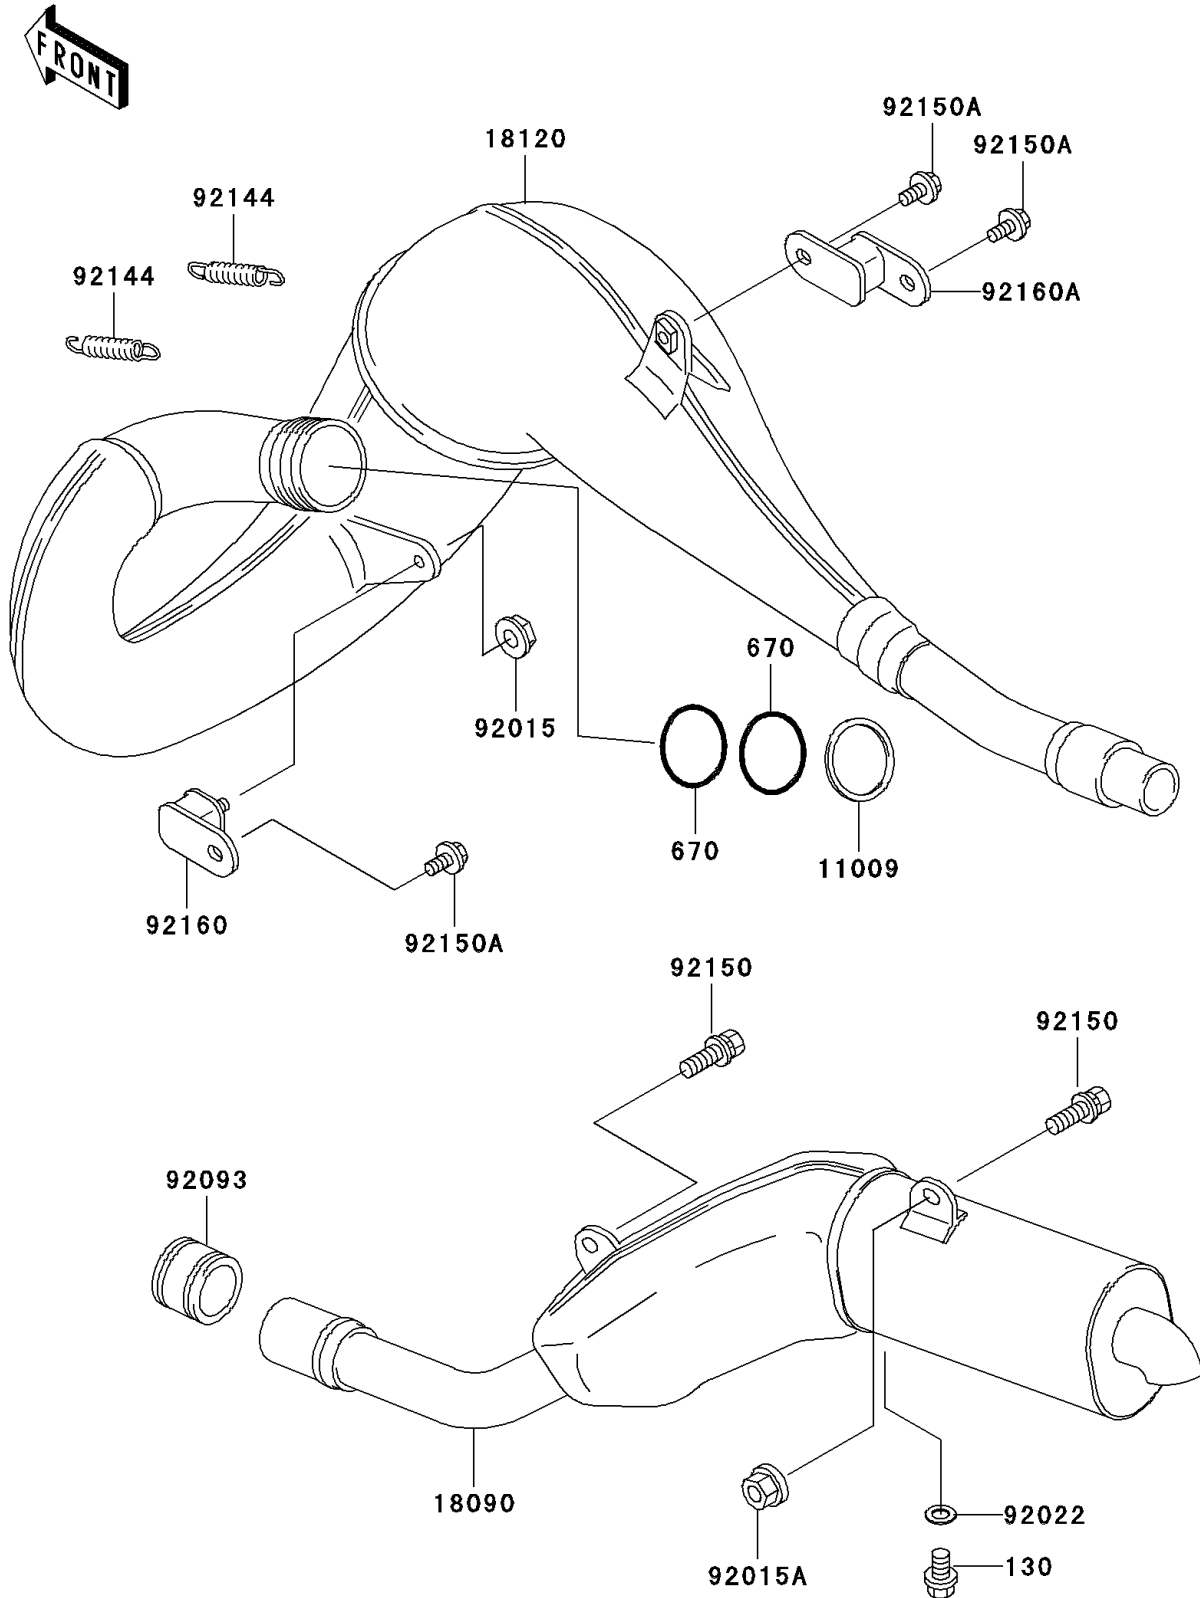

2005 KDX200 PARTS DIAGRAM

Muffler(s)

E1140

2005 KDX200 PARTS LIST

Muffler(s)

ITEM NAME	PART NUMBER	QUANTITY
BOLT-FLANGED (Ref # 130)	130J0812	1
O RING,39MM (Ref # 670)	670E3039	1
GASKET,EXHAUST PIPE (Ref # 11009)	11009-1995	1
BODY-COMP-MUFFLER (Ref # 18090)	18090-1566	1
CHAMBER-EXHAUST (Ref # 18120)	18120-1074	1
NUT,6MM (Ref # 92015)	92015-1365	1
NUT,FLANGED,LOCK,8MM (Ref # 92015A)	92015-1668	1
WASHER,8.2X14X1.0 (Ref # 92022)	92022-1488	1
SEAL,MUFFLER CONNECTING (Ref # 92093)	92093-1328	1
SPRING (Ref # 92144)	92144-1035	1
BOLT,8X20 (Ref # 92150)	92150-1859	1
BOLT,6X12 (Ref # 92150A)	92150-1891	1
DAMPER,MUFFLER,FR (Ref # 92160)	92160-1176	1
DAMPER,MUFFLER,RR (Ref # 92160A)	92160-1201	1