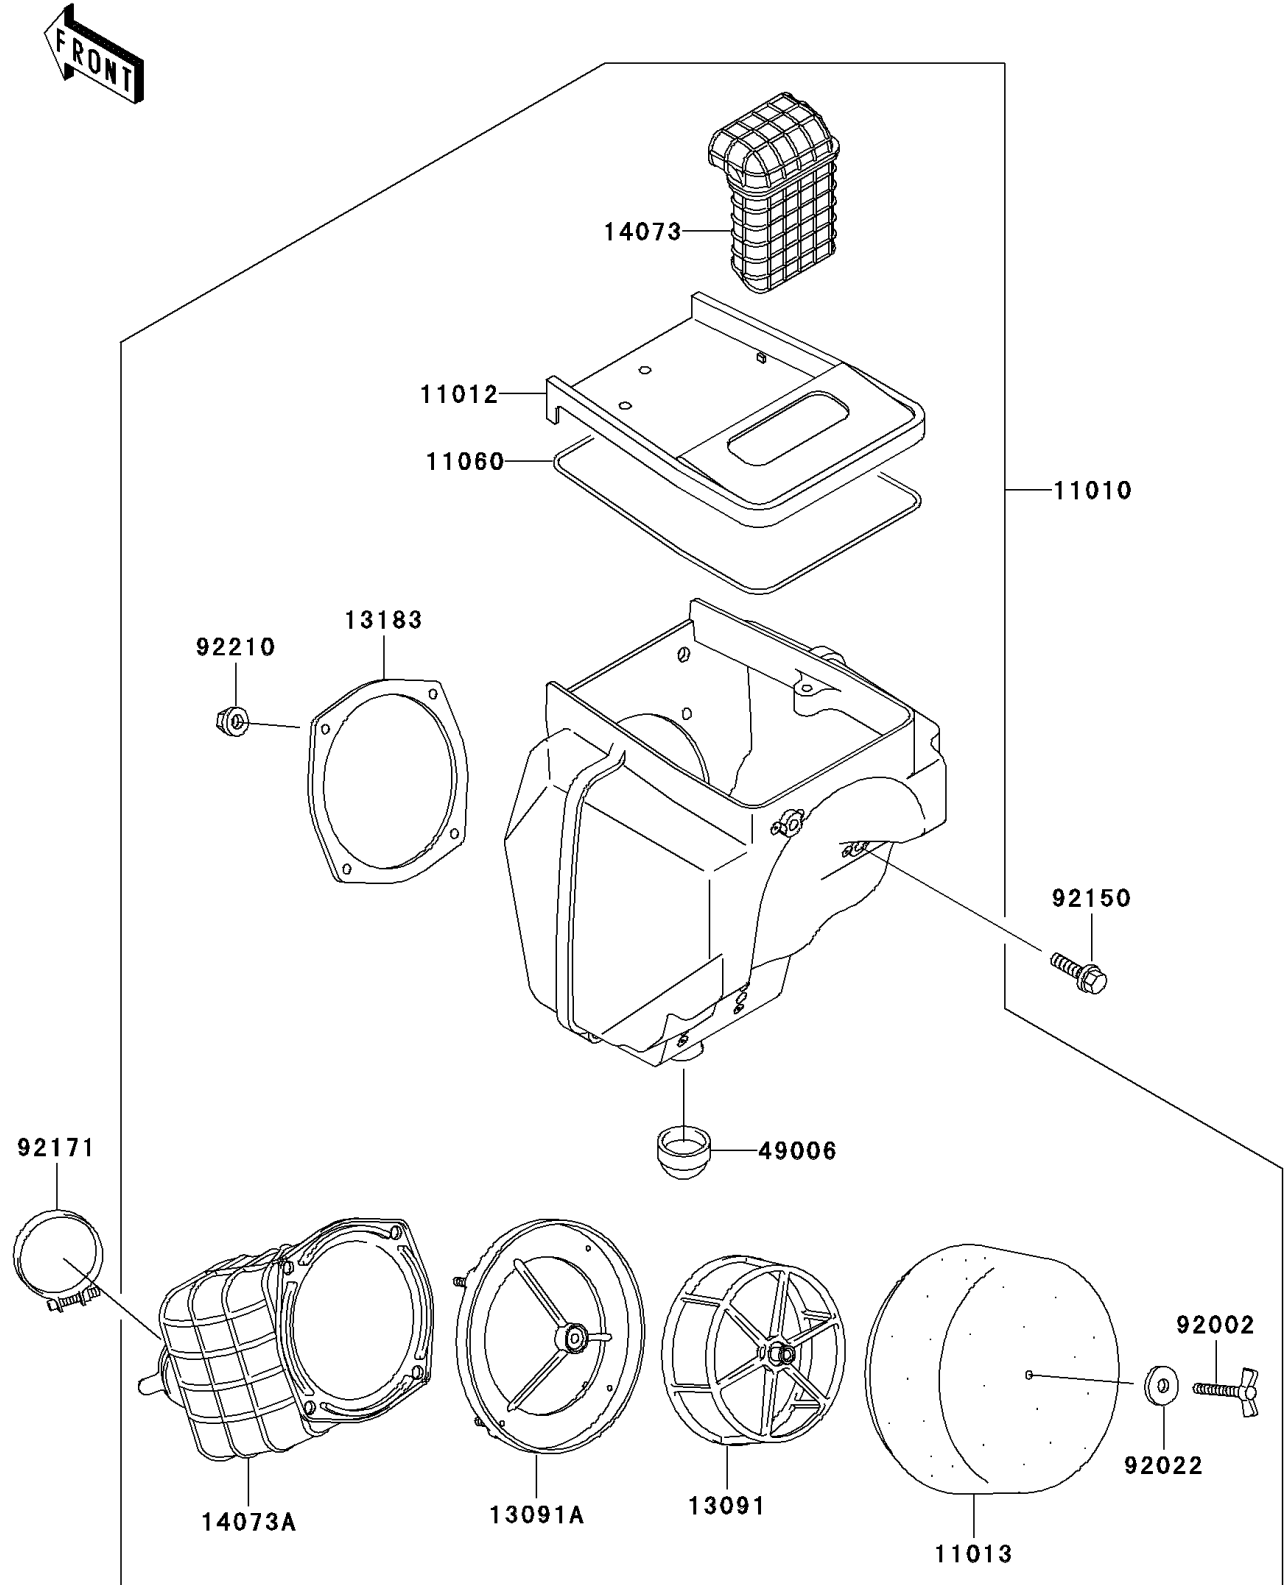

2005 KDX200 PARTS DIAGRAM

Air Cleaner

E1130

2005 KDX200 PARTS LIST

Air Cleaner

ITEM NAME	PART NUMBER	QUANTITY
FILTER-ASSY-AIR (Ref # 11010)	11010-1575	1
CAP,AIR FILTER (Ref # 11012)	11012-1913	1
ELEMENT-AIR FILTER (Ref # 11013)	11013-1260	1
GASKET,AIR FILTER (Ref # 11060)	11060-1664	1
HOLDER,ELEMENT (Ref # 13091)	13091-1454	1
HOLDER (Ref # 13091A)	13091-1951	1
PLATE,DUCT FITTING (Ref # 13183)	13183-1046	1
DUCT,AIR INLET (Ref # 14073)	14073-1577	1
DUCT,AIR FILTER (Ref # 14073A)	14073-1597	1
BOOT (Ref # 49006)	49006-1248	1
BOLT,WING (Ref # 92002)	92002-1719	1
WASHER,6.5X20X1.6 (Ref # 92022)	92022-125	1
BOLT,6X20 (Ref # 92150)	92150-1892	1
CLAMP (Ref # 92171)	92171-1563	1
NUT (Ref # 92210)	92210-1164	1