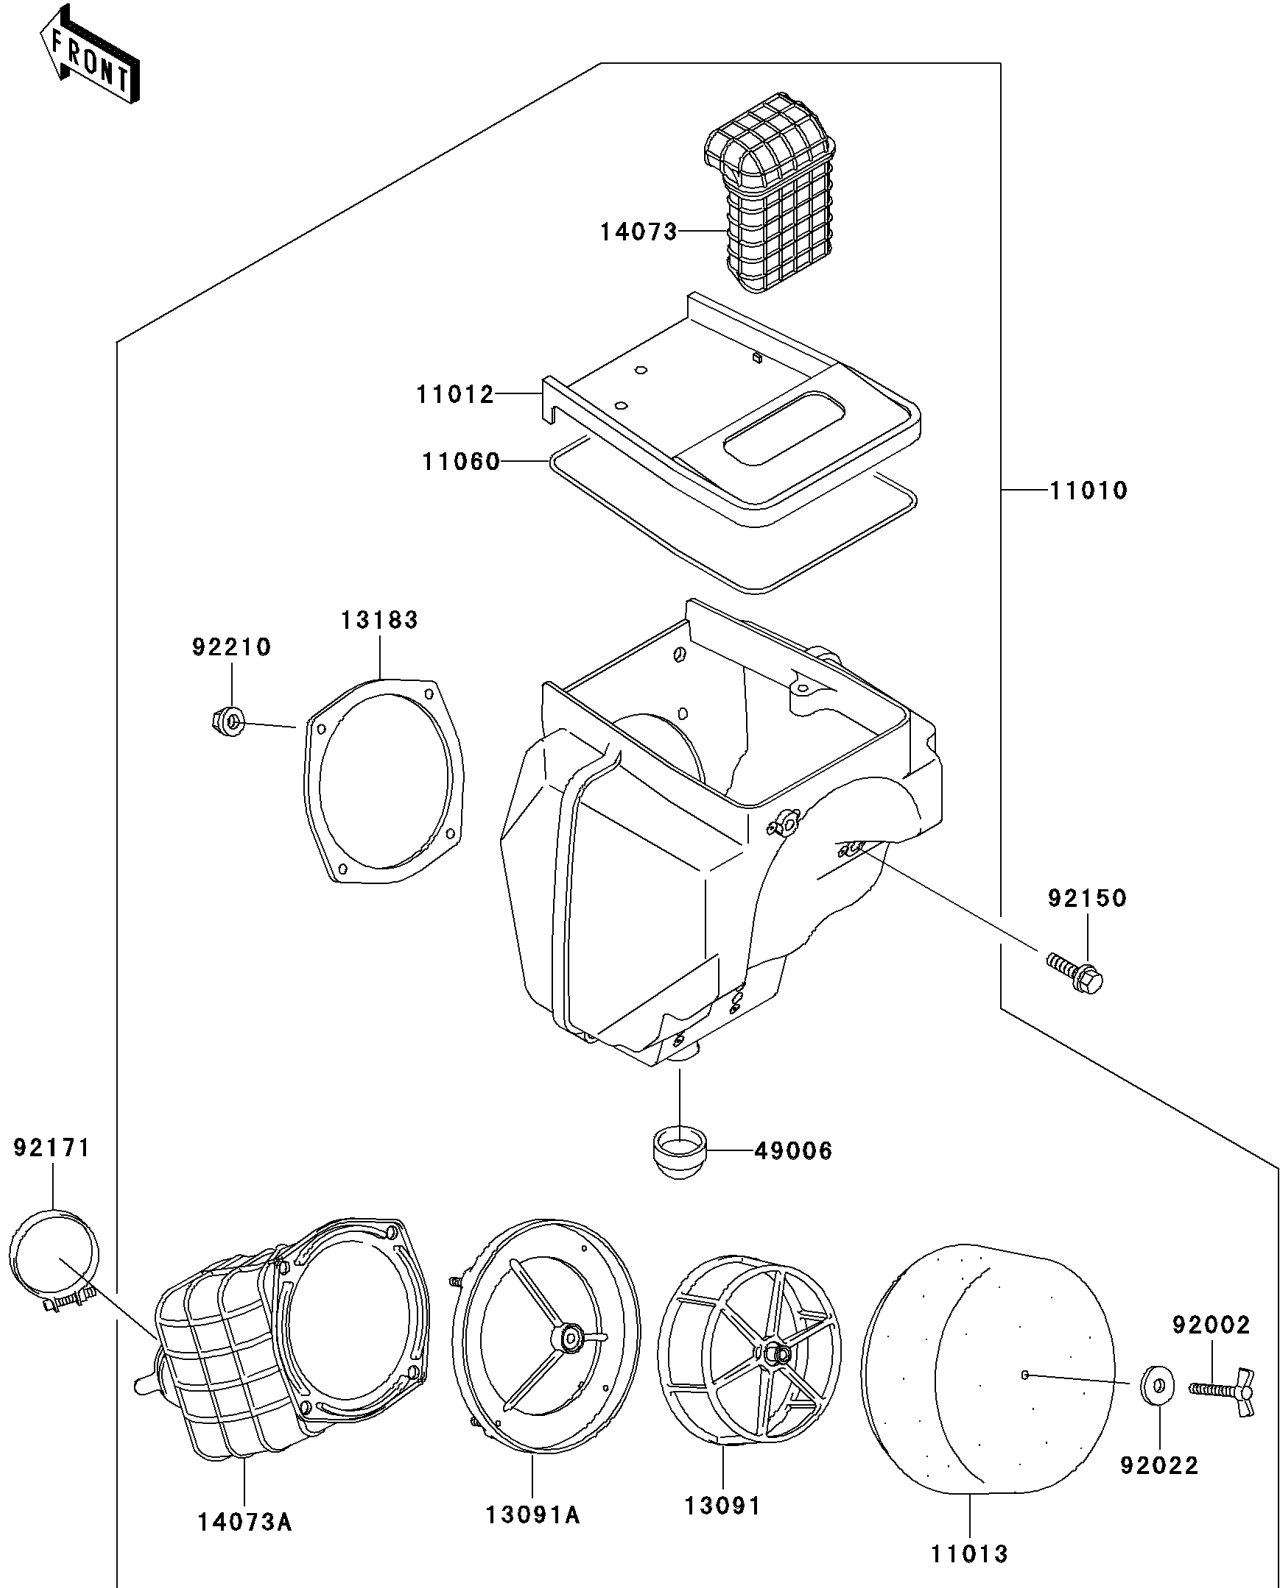

2004 KDX200 PARTS DIAGRAM

Air Cleaner

E1130

2004 KDX200 PARTS LIST

Air Cleaner

ITEM NAME	PART NUMBER	QUANTITY
FILTER-ASSY-AIR (Ref # 11010)	11010-1575	1
CAP,AIR FILTER (Ref # 11012)	11012-1913	1
ELEMENT-AIR FILTER (Ref # 11013)	11013-1260	1
GASKET,AIR FILTER (Ref # 11060)	11060-1664	1
HOLDER,ELEMENT (Ref # 13091)	13091-1454	1
HOLDER (Ref # 13091A)	13091-1951	1
PLATE,DUCT FITTING (Ref # 13183)	13183-1046	1
DUCT,AIR INLET (Ref # 14073)	14073-1577	1
DUCT,AIR FILTER (Ref # 14073A)	14073-1597	1
BOOT (Ref # 49006)	49006-1248	1
BOLT,WING (Ref # 92002)	92002-1719	1
WASHER,6.5X20X1.6 (Ref # 92022)	92022-125	1
BOLT,6X20 (Ref # 92150)	92150-1892	3
CLAMP (Ref # 92171)	92171-1563	1
NUT (Ref # 92210)	92210-1164	4