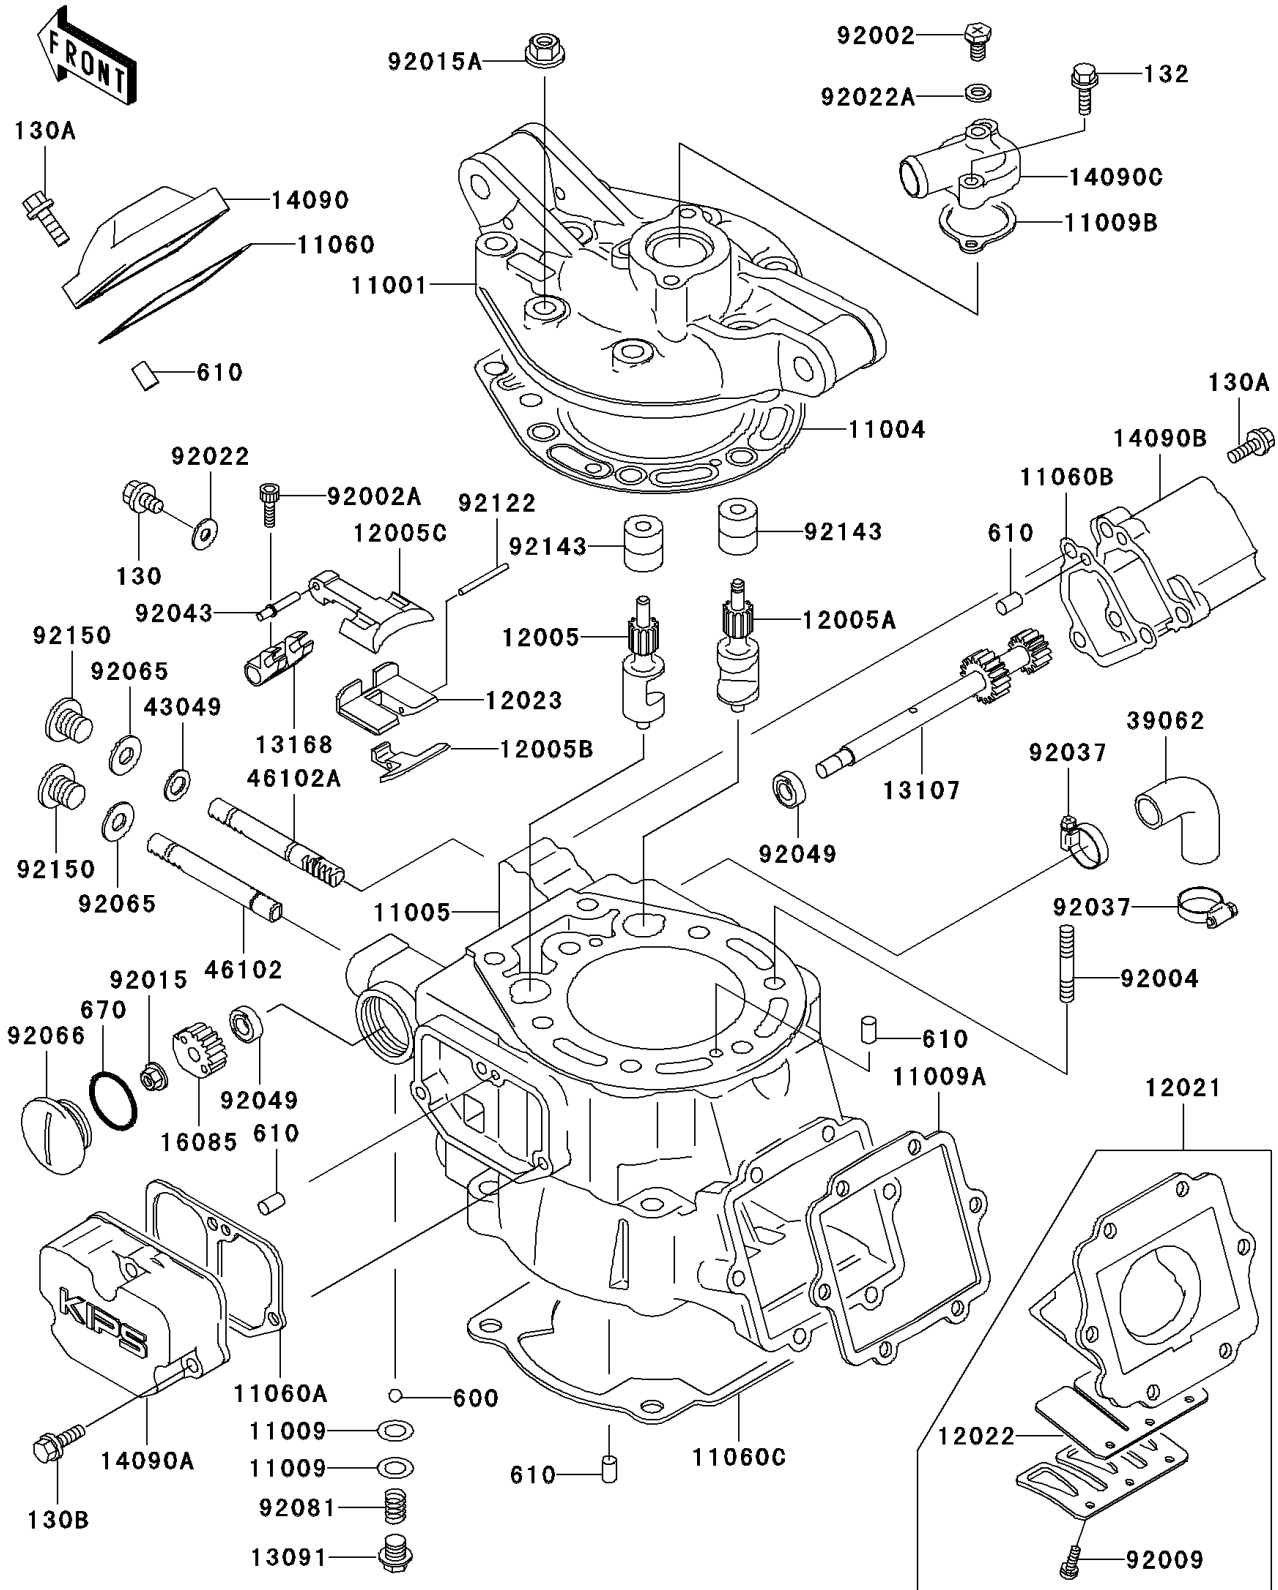

2005 KDX200 PARTS DIAGRAM

Cylinder Head/Cylinder

E1110