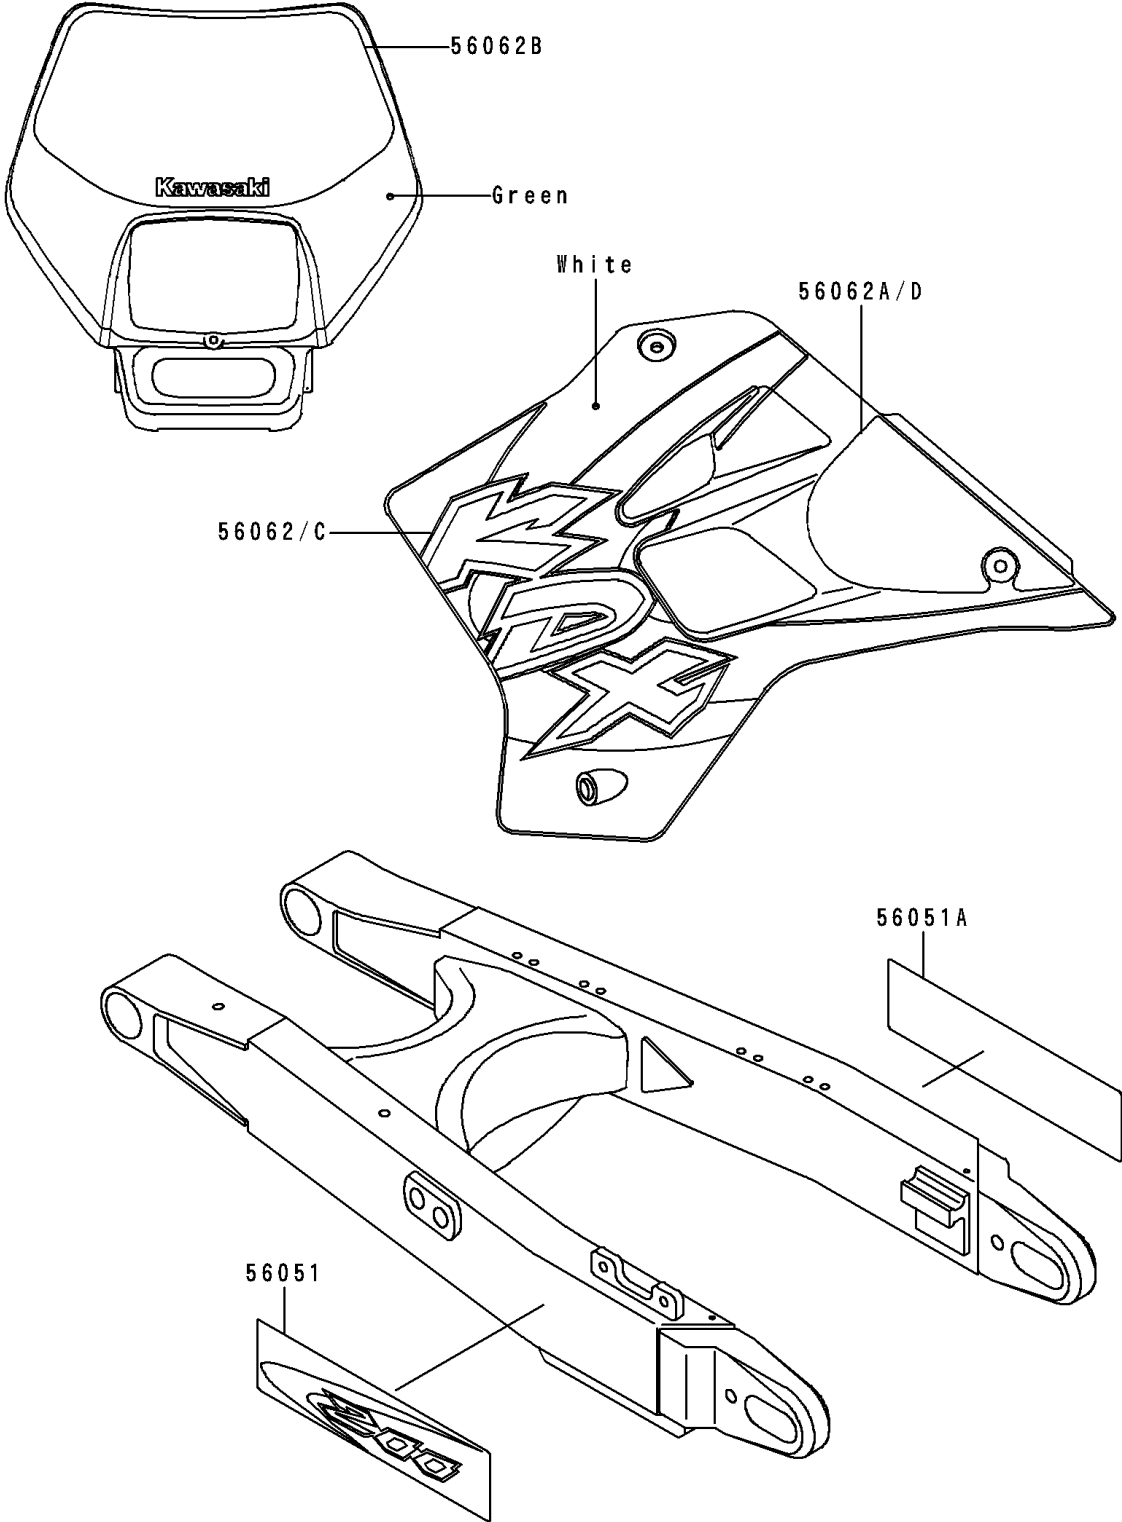

1999 KDX200 PARTS DIAGRAM

Decals(KDX200-H5)

F2861D

1999 KDX200 PARTS LIST

Decals(KDX200-H5)

ITEM NAME	PART NUMBER	QUANTITY
MARK,SWING ARM,LH,200 (Ref # 56051)	56051-1862	1
MARK,SWING ARM,RH,200 (Ref # 56051A)	56051-1880	1
PATTERN,SHROUD,FR,LH (Ref # 56062)	56062-1519	1
PATTERN,SHROUD,RR,LH (Ref # 56062A)	56062-1520	1
PATTERN,HEAD LAMP COVER (Ref # 56062B)	56062-1521	1
PATTERN,SHROUD,FR,RH (Ref # 56062C)	56062-1573	1
PATTERN,SHROUD,RR,RH (Ref # 56062D)	56062-1574	1