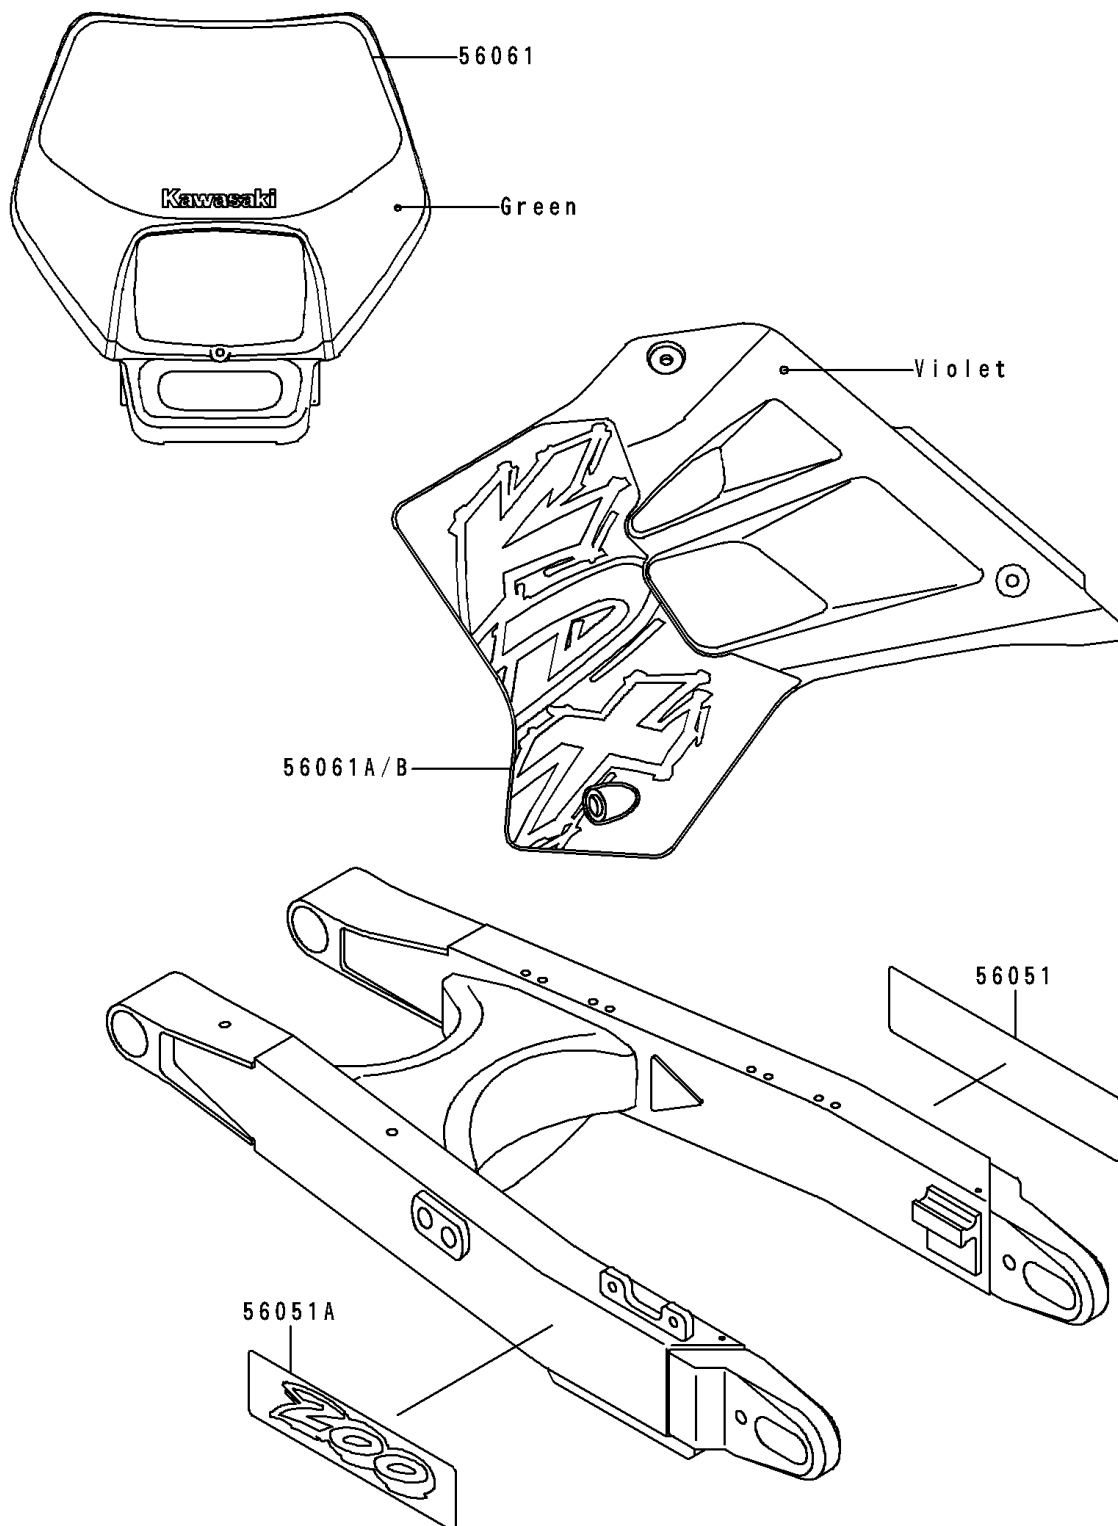

1996 KDX200 PARTS DIAGRAM

Decals(KDX200-H2)

F2861A

1996 KDX200 PARTS LIST

Decals(KDX200-H2)

ITEM NAME	PART NUMBER	QUANTITY
MARK,SWING ARM,200 (Ref # 56051)	56051-1321	1
MARK,SWING ARM,200 (Ref # 56051A)	56051-1408	1
PATTERN,HEAD LAMP COVER (Ref # 56061)	56061-1044	1
PATTERN,SHROUD,LH (Ref # 56061A)	56061-1476	1
PATTERN,SHROUD,RH (Ref # 56061B)	56061-1477	1