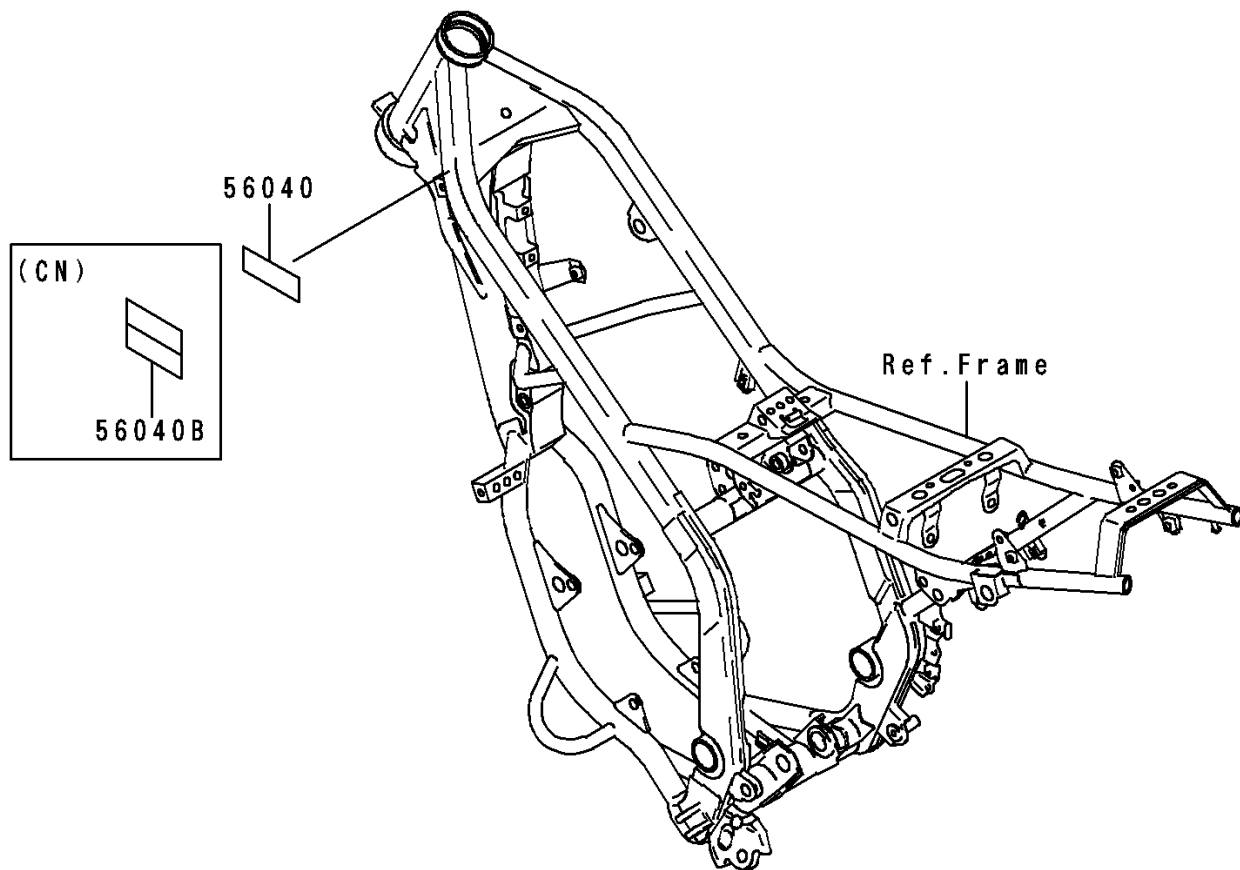

1999 KDX200 PARTS DIAGRAM

Labels

F2860

1999 KDX200 PARTS LIST

Labels

ITEM NAME	PART NUMBER	QUANTITY
LABEL-WARNING,OFF-ROAD VEHICLE (Ref # 56040)	56040-1018	1
LABEL-WARNING,GASOLINE/OIL (Ref # 56040A)	56040-1129	1