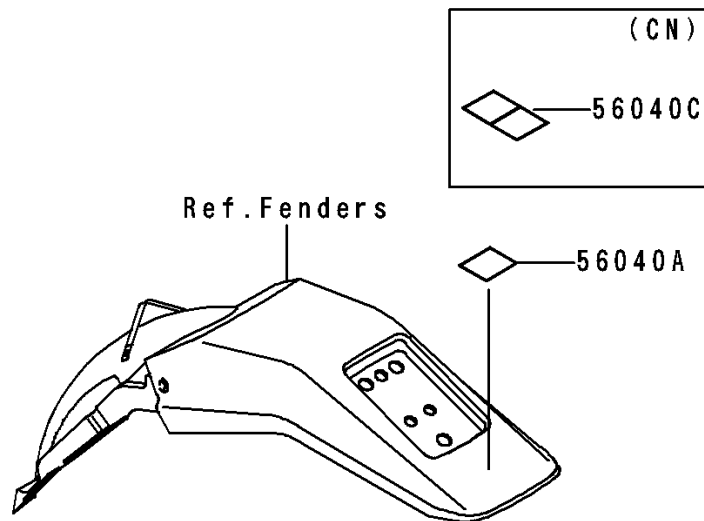

1996 KDX200 PARTS DIAGRAM

Labels

F2860

1996 KDX200 PARTS LIST

Labels

ITEM NAME	PART NUMBER	QUANTITY
LABEL-WARNING,OFF-ROAD VEHICLE (Ref # 56040)	56040-1018	1
LABEL-WARNING,GASOLINE/OIL (Ref # 56040A)	56040-1129	1
LABEL-WARNING,OFF-ROAD VEHICLE (Ref # 56040B)	56040-1304	1
LABEL-WARNING,GASOLINE/OIL (Ref # 56040C)	56040-1306	1