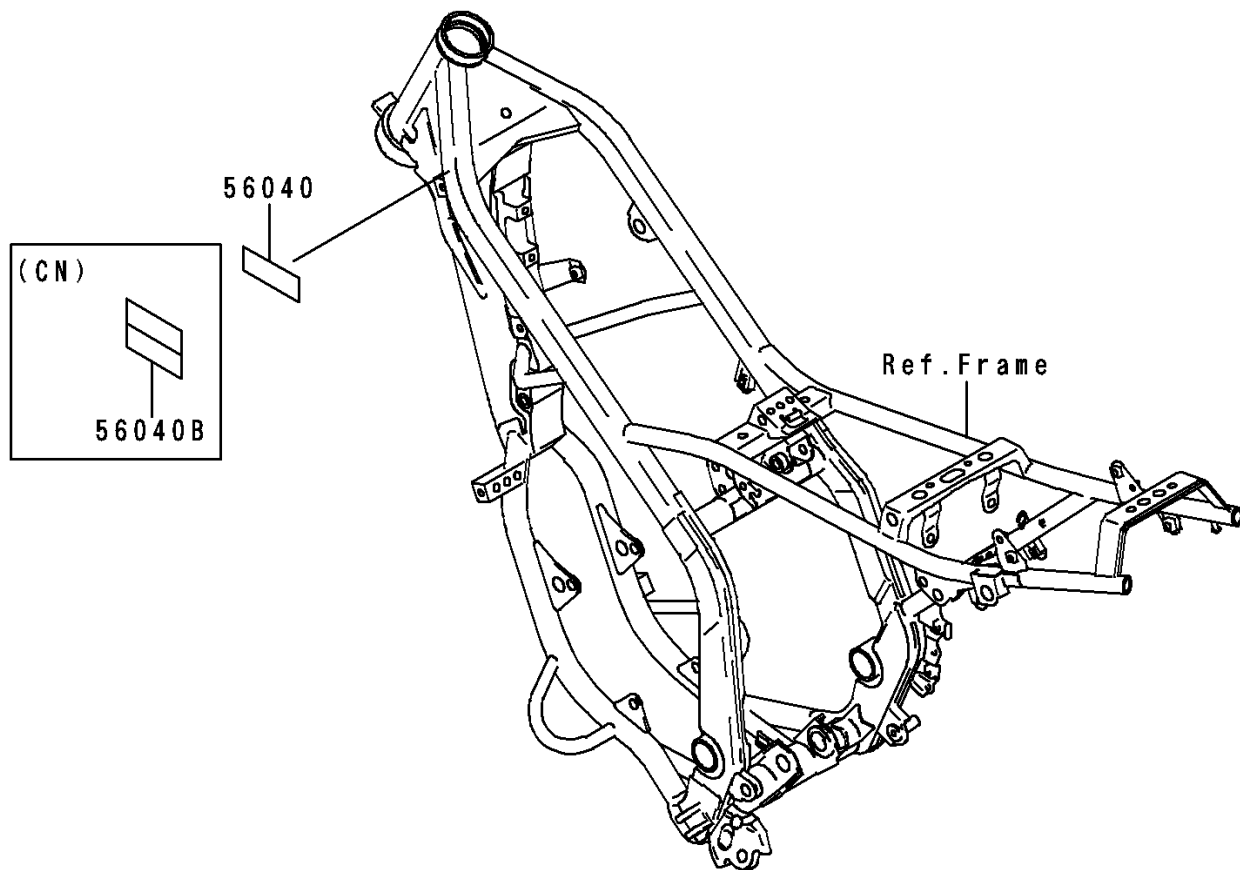

1996 KDX200 PARTS DIAGRAM

Labels

F2860

1996 KDX200 PARTS LIST

Labels

ITEM NAME	PART NUMBER	QUANTITY
LABEL-WARNING,OFF-ROAD VEHICLE (Ref # 56040)	56040-1018	1
LABEL-WARNING,GASOLINE/OIL (Ref # 56040A)	56040-1129	1
LABEL-WARNING,OFF-ROAD VEHICLE (Ref # 56040B)	56040-1304	1
LABEL-WARNING,GASOLINE/OIL (Ref # 56040C)	56040-1306	1