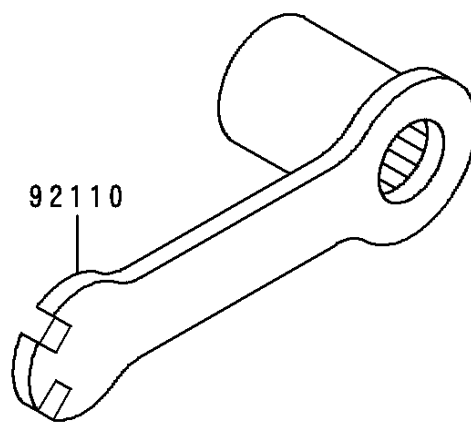

1999 KDX200 PARTS DIAGRAM

Owner's Tools

F2810

1999 KDX200 PARTS LIST

Owner's Tools

ITEM NAME	PART NUMBER	QUANTITY
GASKET-LIQUID,TUBE,100G,SILVER (Ref # 92104)	92104-002	1
TOOL-WRENCH,BOX,21MM&SPOKE (Ref # 92110)	92110-1142	1