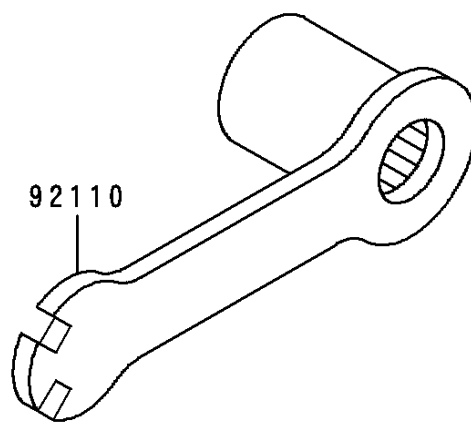

1996 KDX200 PARTS DIAGRAM

Owner's Tools

F2810

1996 KDX200 PARTS LIST

Owner's Tools

ITEM NAME	PART NUMBER	QUANTITY
GASKET-LIQUID,TUBE,100G,SILVER (Ref # 92104)	92104-002	1
TOOL-WRENCH,BOX,21MM&SPOKE (Ref # 92110)	92110-1142	1