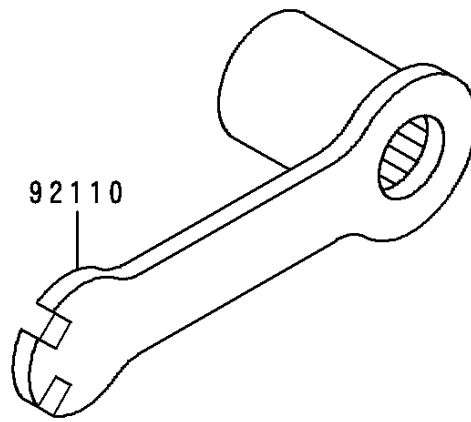

1995 KDX200 PARTS DIAGRAM

Owner's Tools

F2810

1995 KDX200 PARTS LIST

Owner's Tools

ITEM NAME	PART NUMBER	QUANTITY
GASKET-LIQUID,TUBE,100G,SILVER (Ref # 92104)	92104-002	1
TOOL-WRENCH,BOX,21MM&SPOKE (Ref # 92110)	92110-1142	1