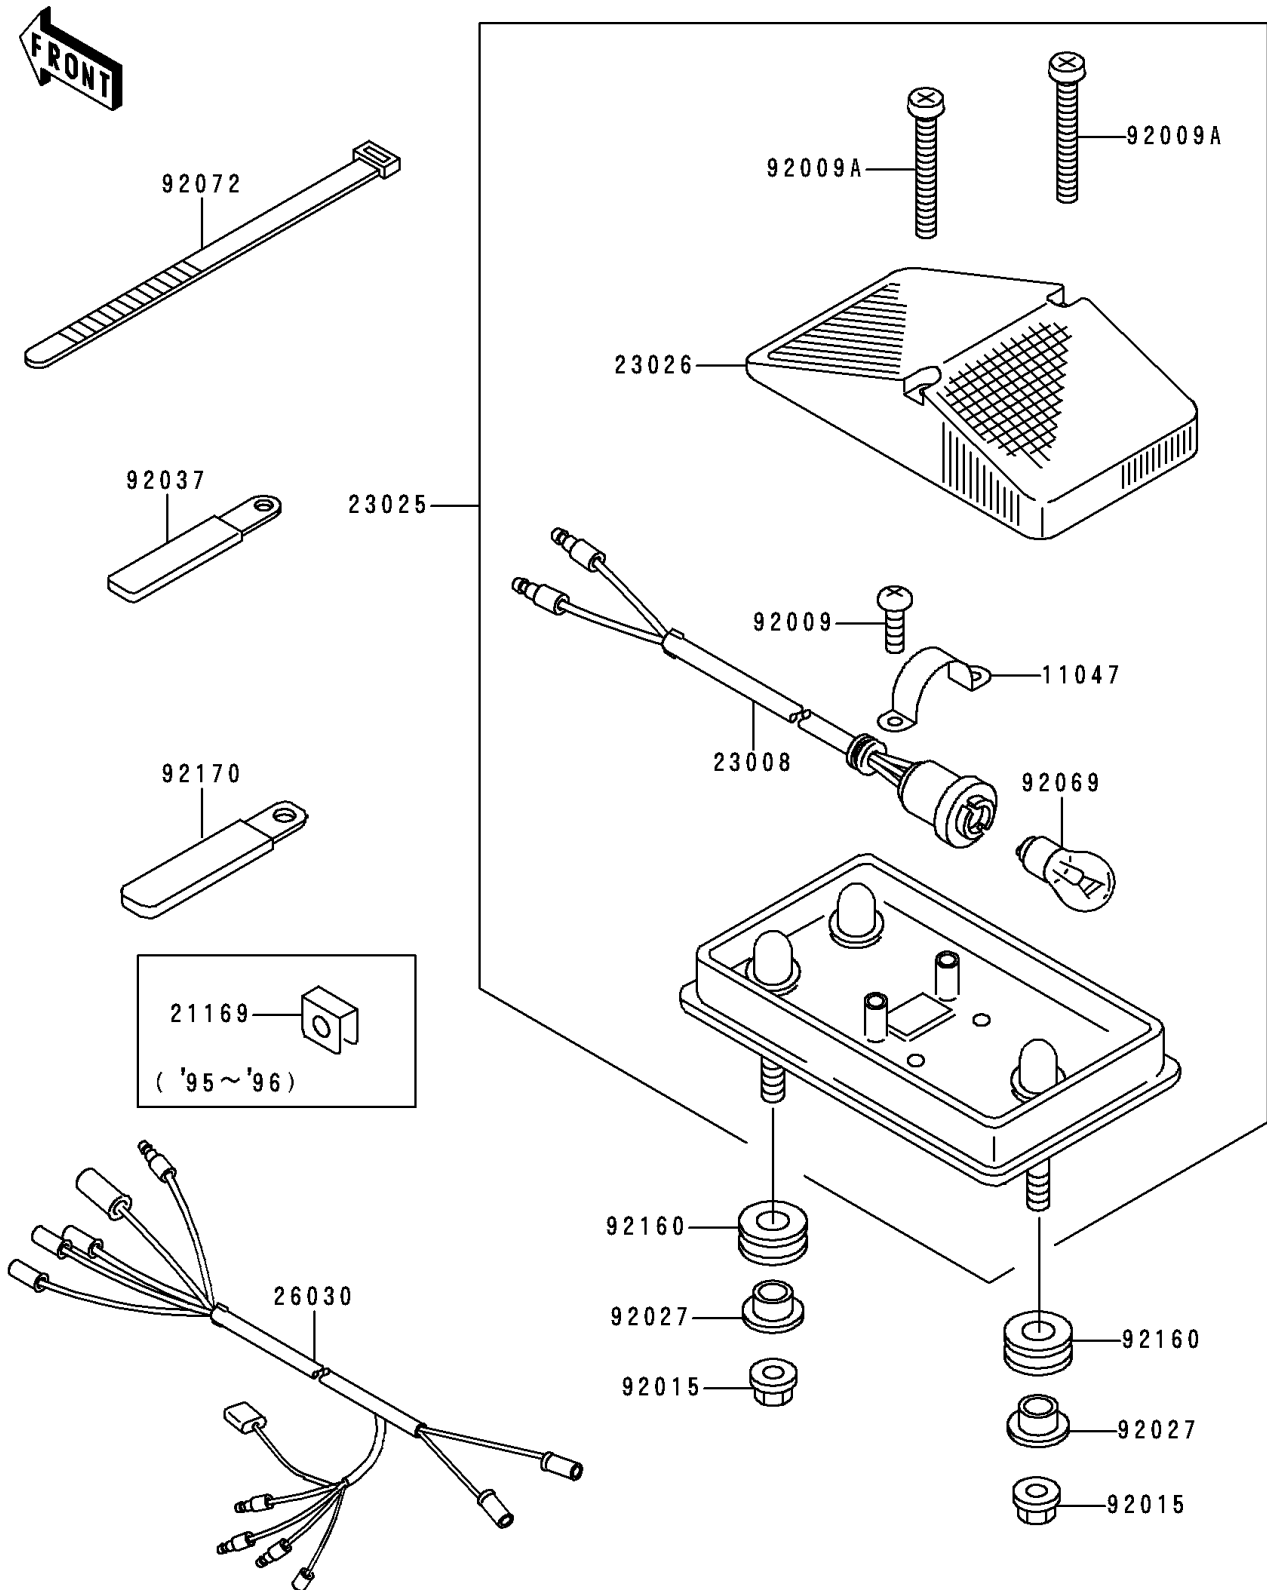

1999 KDX200 PARTS DIAGRAM

Taillight(s)

F2720

1999 KDX200 PARTS LIST

Taillight(s)

ITEM NAME	PART NUMBER	QUANTITY
BRACKET,TAIL LAMP (Ref # 11047)	11047-1238	1
SOCKET-ASSY,TAIL LAMP (Ref # 23008)	23008-1462	1
LAMP-TAIL (Ref # 23025)	23025-1215	1
LENS,TAIL LAMP (Ref # 23026)	23026-1131	1
HARNESS,MAIN (Ref # 26030)	26030-1279	1
SCREW,TAPPING,4X10 (Ref # 92009)	92009-1021	1
SCREW,TAPPING,4X30 (Ref # 92009A)	92009-1647	1
NUT,FLANGED,6MM (Ref # 92015)	92015-1367	1
COLLAR,L=14.1 (Ref # 92027)	92027-1920	1
CLAMP,WIRING HARNESS,L=60 (Ref # 92037)	92037-1069	1
BULB,12V 10W (Ref # 92069)	92069-1072	1
BAND,L=185 (Ref # 92072)	92072-1195	1
DAMPER (Ref # 92160)	92160-1167	1
CLAMP,L=150 (Ref # 92170)	92170-1114	1