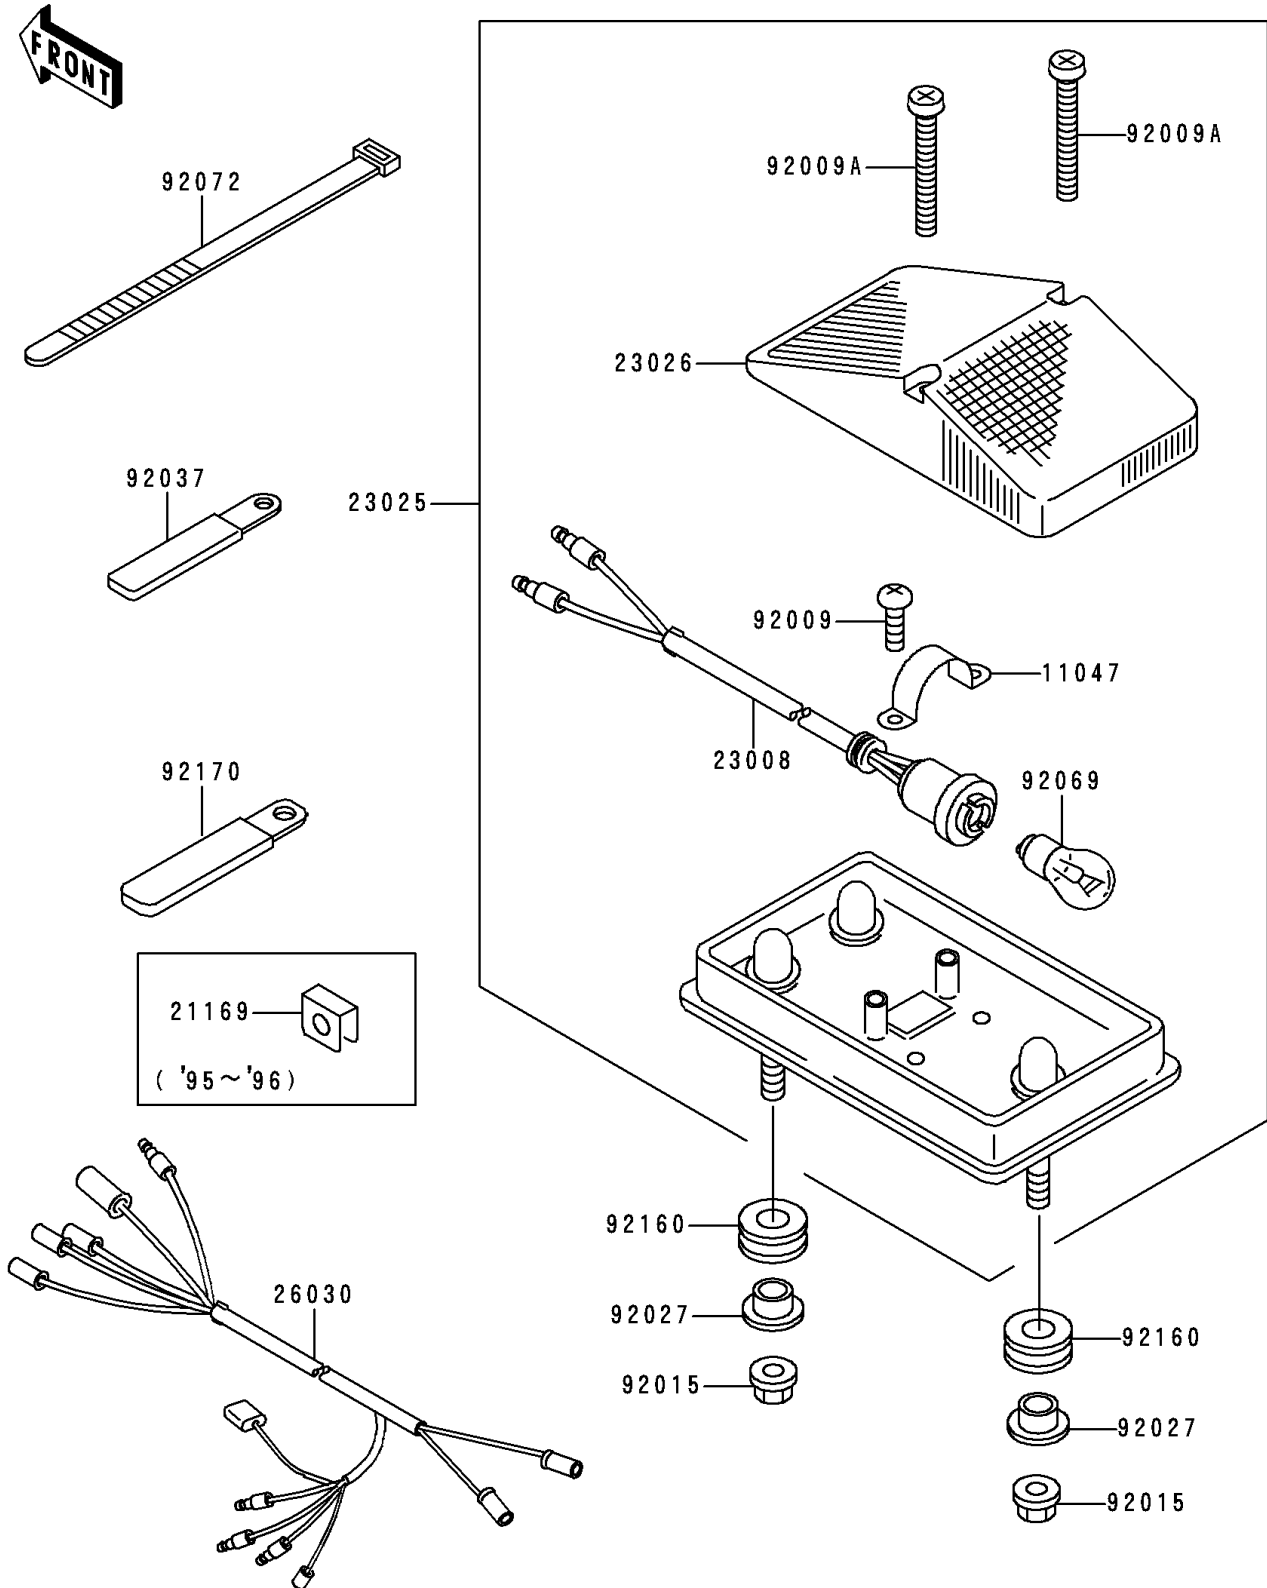

1996 KDX200 PARTS DIAGRAM

Taillight(s)

F2720

1996 KDX200 PARTS LIST

Taillight(s)

ITEM NAME	PART NUMBER	QUANTITY
BRACKET, TAIL LAMP (Ref # 11047)	11047-1238	1
TERMINAL (Ref # 21169)	21169-1066	1
SOCKET-ASSY, TAIL LAMP (Ref # 23008)	23008-1462	1
LAMP-TAIL (Ref # 23025)	23025-1215	1
LENS, TAIL LAMP (Ref # 23026)	23026-1131	1
HARNESS, MAIN (Ref # 26030)	26030-1279	1
SCREW, TAPPING, 4X10 (Ref # 92009)	92009-1021	1
SCREW, TAPPING, 4X30 (Ref # 92009A)	92009-1647	1
NUT, FLANGED, 6MM (Ref # 92015)	92015-1367	1
COLLAR, L=14.1 (Ref # 92027)	92027-1920	1
CLAMP, WIRING HARNESS, L=60 (Ref # 92037)	92037-1069	1
BULB, 12V 10W (Ref # 92069)	92069-1072	1
BAND, L=185 (Ref # 92072)	92072-1195	1
DAMPER (Ref # 92160)	92160-1167	1
CLAMP, L=150 (Ref # 92170)	92170-1114	1