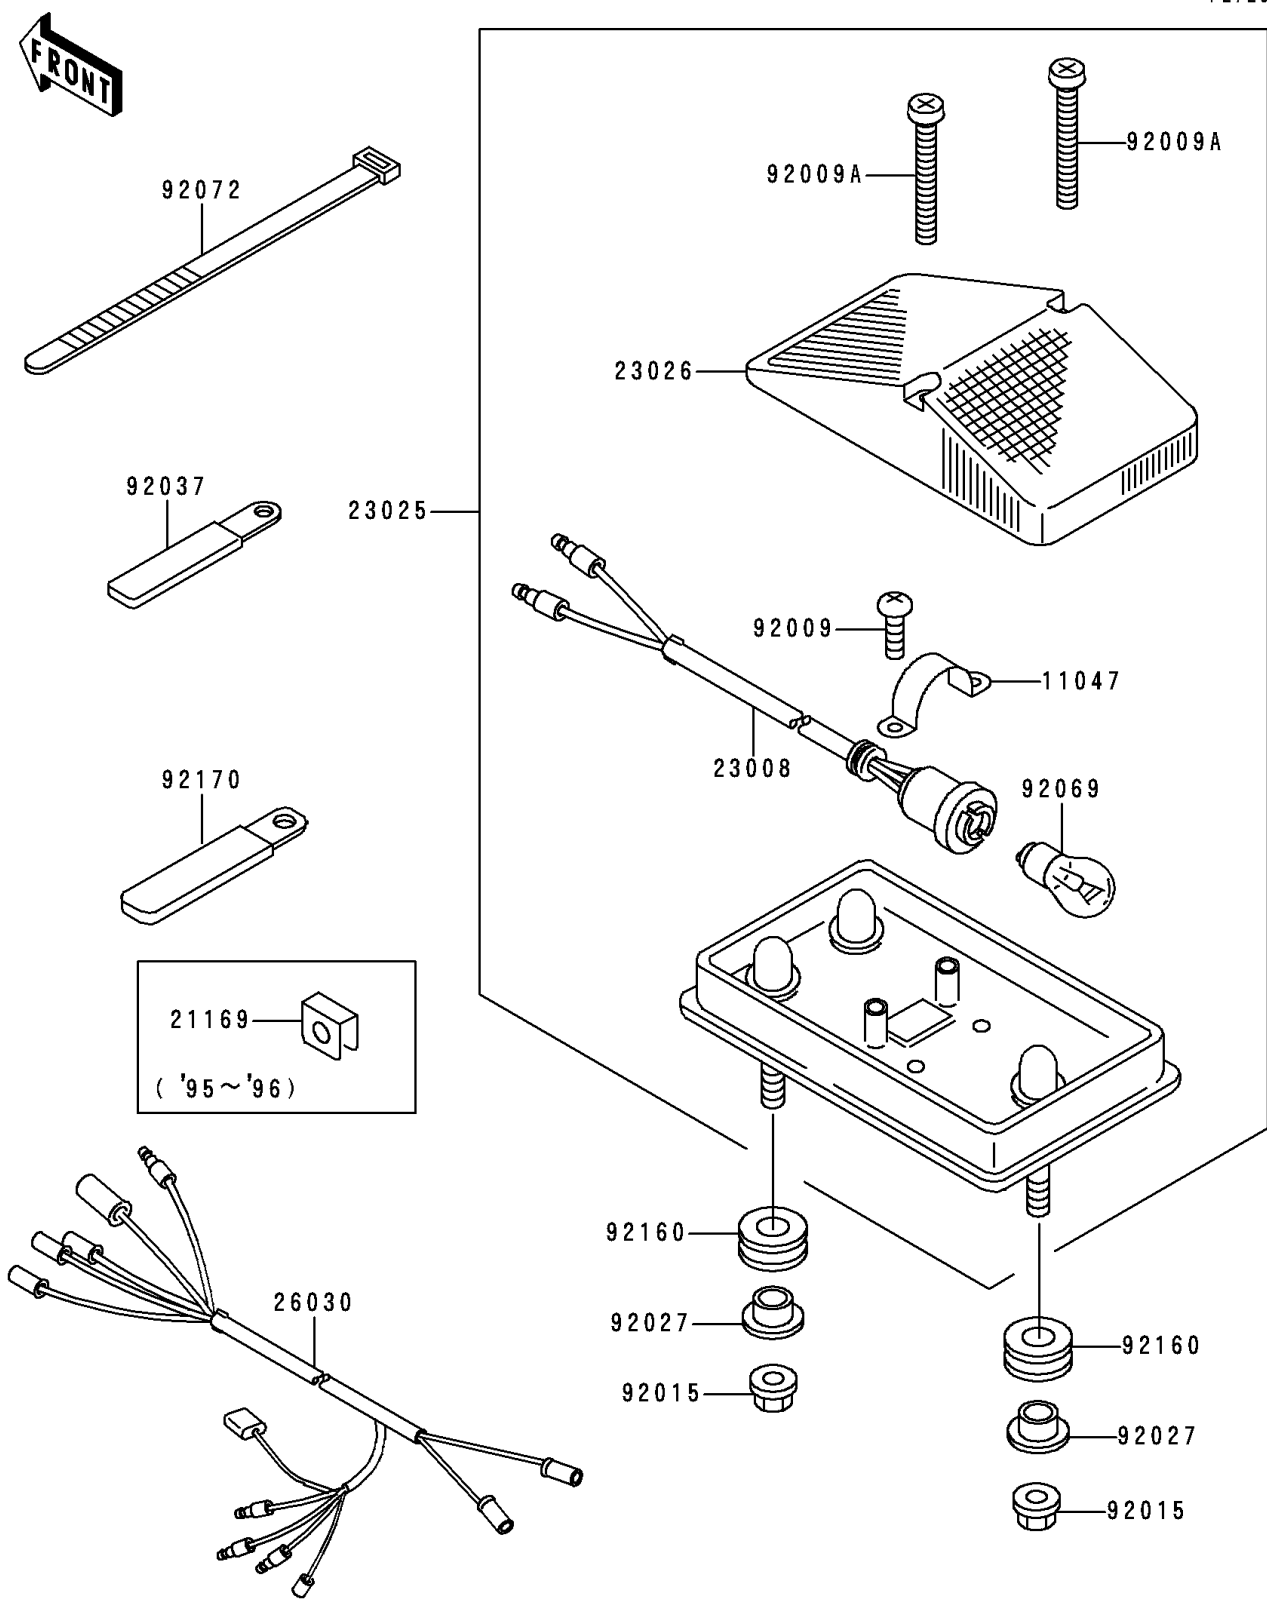

1995 KDX200 PARTS DIAGRAM

Taillight(s)

F2720

1995 KDX200 PARTS LIST

Taillight(s)

ITEM NAME	PART NUMBER	QUANTITY
BRACKET,TAIL LAMP (Ref # 11047)	11047-1238	1
TERMINAL (Ref # 21169)	21169-1066	1
SOCKET-ASSY,TAIL LAMP (Ref # 23008)	23008-1462	1
LAMP-TAIL (Ref # 23025)	23025-1215	1
LENS,TAIL LAMP (Ref # 23026)	23026-1131	1
HARNESS,MAIN (Ref # 26030)	26030-1279	1
SCREW,TAPPING,4X10 (Ref # 92009)	92009-1021	2
SCREW,TAPPING,4X30 (Ref # 92009A)	92009-1647	2
NUT,FLANGED,6MM (Ref # 92015)	92015-1367	3
COLLAR,L=14.1 (Ref # 92027)	92027-1920	3
CLAMP,WIRING HARNESS,L=60 (Ref # 92037)	92037-1069	1
BULB,12V 10W (Ref # 92069)	92069-1072	1
BAND,L=185 (Ref # 92072)	92072-1195	5
DAMPER (Ref # 92160)	92160-1167	3
CLAMP,L=150 (Ref # 92170)	92170-1114	1