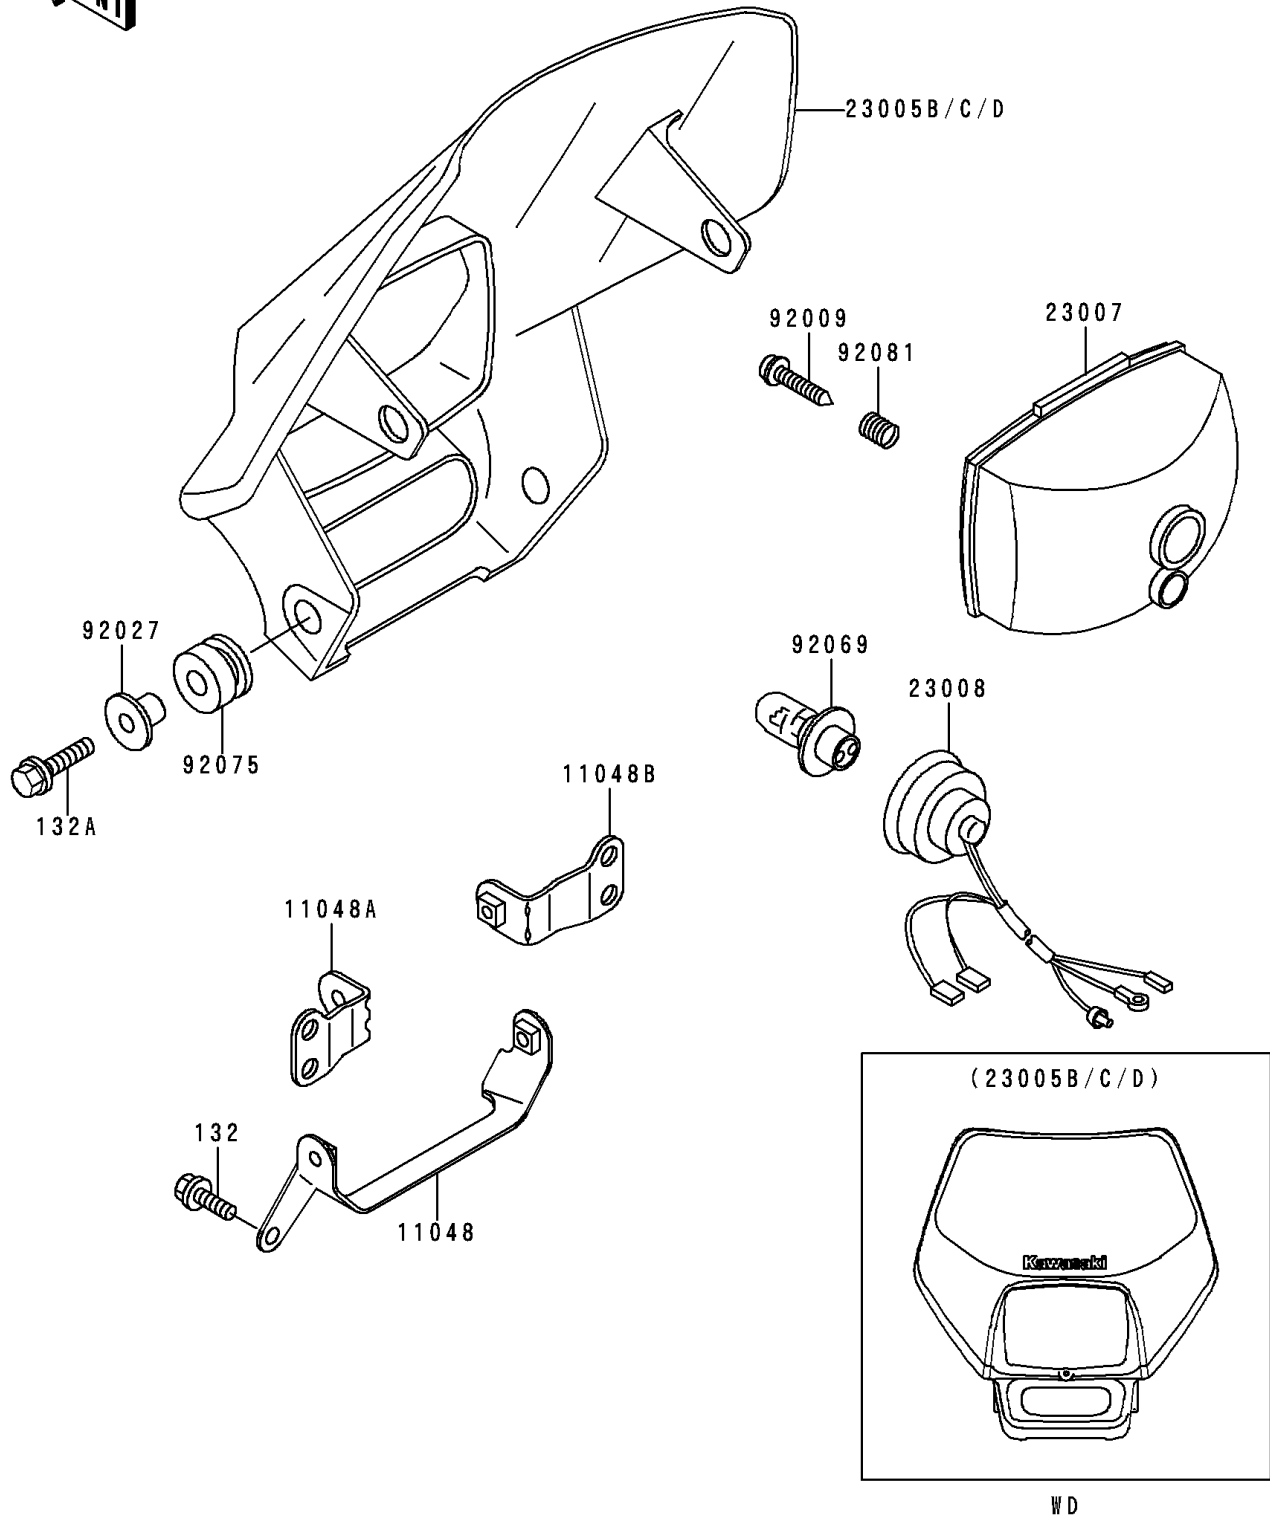

## 1999 KDX200 PARTS DIAGRAM

Headlight(s)

F2710

## 1999 KDX200 PARTS LIST

Headlight(s)

ITEM NAME	PART NUMBER	QUANTITY
BOLT-FLANGED-SMALL (Ref # 132)	132G0612	1
BOLT-FLANGED-SMALL (Ref # 132A)	132G0620	1
BRACKET,HEAD LAMP,LWR (Ref # 11048)	11048-1089	1
BRACKET,HEAD LAMP,UPP,LH (Ref # 11048A)	11048-1534	1
BRACKET,HEAD LAMP,UPP,RH (Ref # 11048B)	11048-1535	1
BODY-COMP-HEAD LAMP,L.GREEN (Ref # 23005D)	23005-5040-6W	1
LENS-COMP,HEAD LAMP (Ref # 23007)	23007-1246	1
SOCKET-ASSY,HEAD LAMP (Ref # 23008)	23008-1513	1
SCREW,TAPPING (Ref # 92009)	92009-1695	1
COLLAR (Ref # 92027)	92027-1183	1
BULB,12V 30/30W (Ref # 92069)	92069-1080	1
DAMPER,RUBBER (Ref # 92075)	92075-1123	1
SPRING,FOUCUS ADJUSTING (Ref # 92081)	92081-1519	1