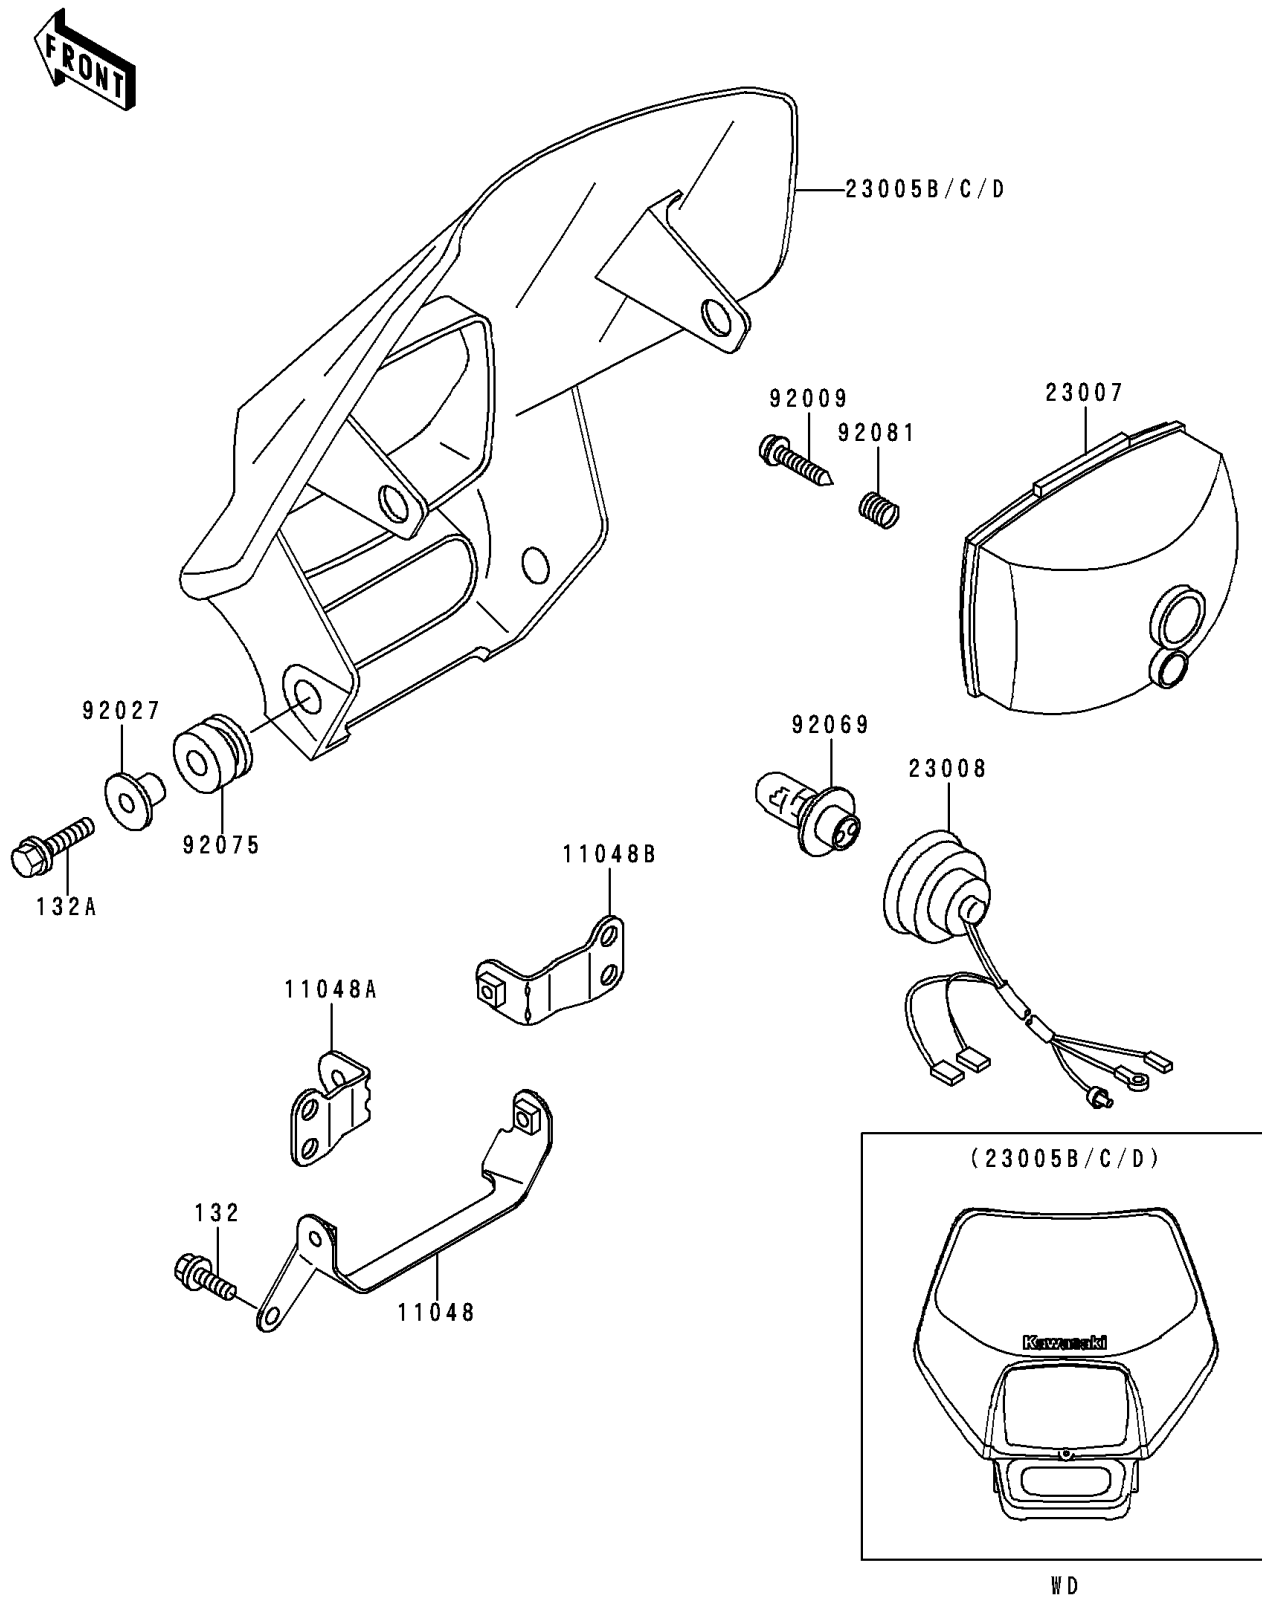

## 1996 KDX200 PARTS DIAGRAM

Headlight(s)

F2710

## 1996 KDX200 PARTS LIST

Headlight(s)

ITEM NAME	PART NUMBER	QUANTITY
BOLT-FLANGED-SMALL (Ref # 132)	132G0612	1
BOLT-FLANGED-SMALL (Ref # 132A)	132G0620	1
BRACKET,HEAD LAMP,LWR (Ref # 11048)	11048-1089	1
BRACKET,HEAD LAMP,UPP,LH (Ref # 11048A)	11048-1534	1
BRACKET,HEAD LAMP,UPP,RH (Ref # 11048B)	11048-1535	1
BODY-COMP-HEAD LAMP,L.GREEN (Ref # 23005B)	23005-5032-6W	1
LENS-COMP,HEAD LAMP (Ref # 23007)	23007-1246	1
SOCKET-ASSY,HEAD LAMP (Ref # 23008)	23008-1513	1
SCREW,TAPPING (Ref # 92009)	92009-1695	1
COLLAR (Ref # 92027)	92027-1183	1
BULB,12V 30/30W (Ref # 92069)	92069-1080	1
DAMPER,RUBBER (Ref # 92075)	92075-1123	1
SPRING,FOUCUS ADJUSTING (Ref # 92081)	92081-1519	1