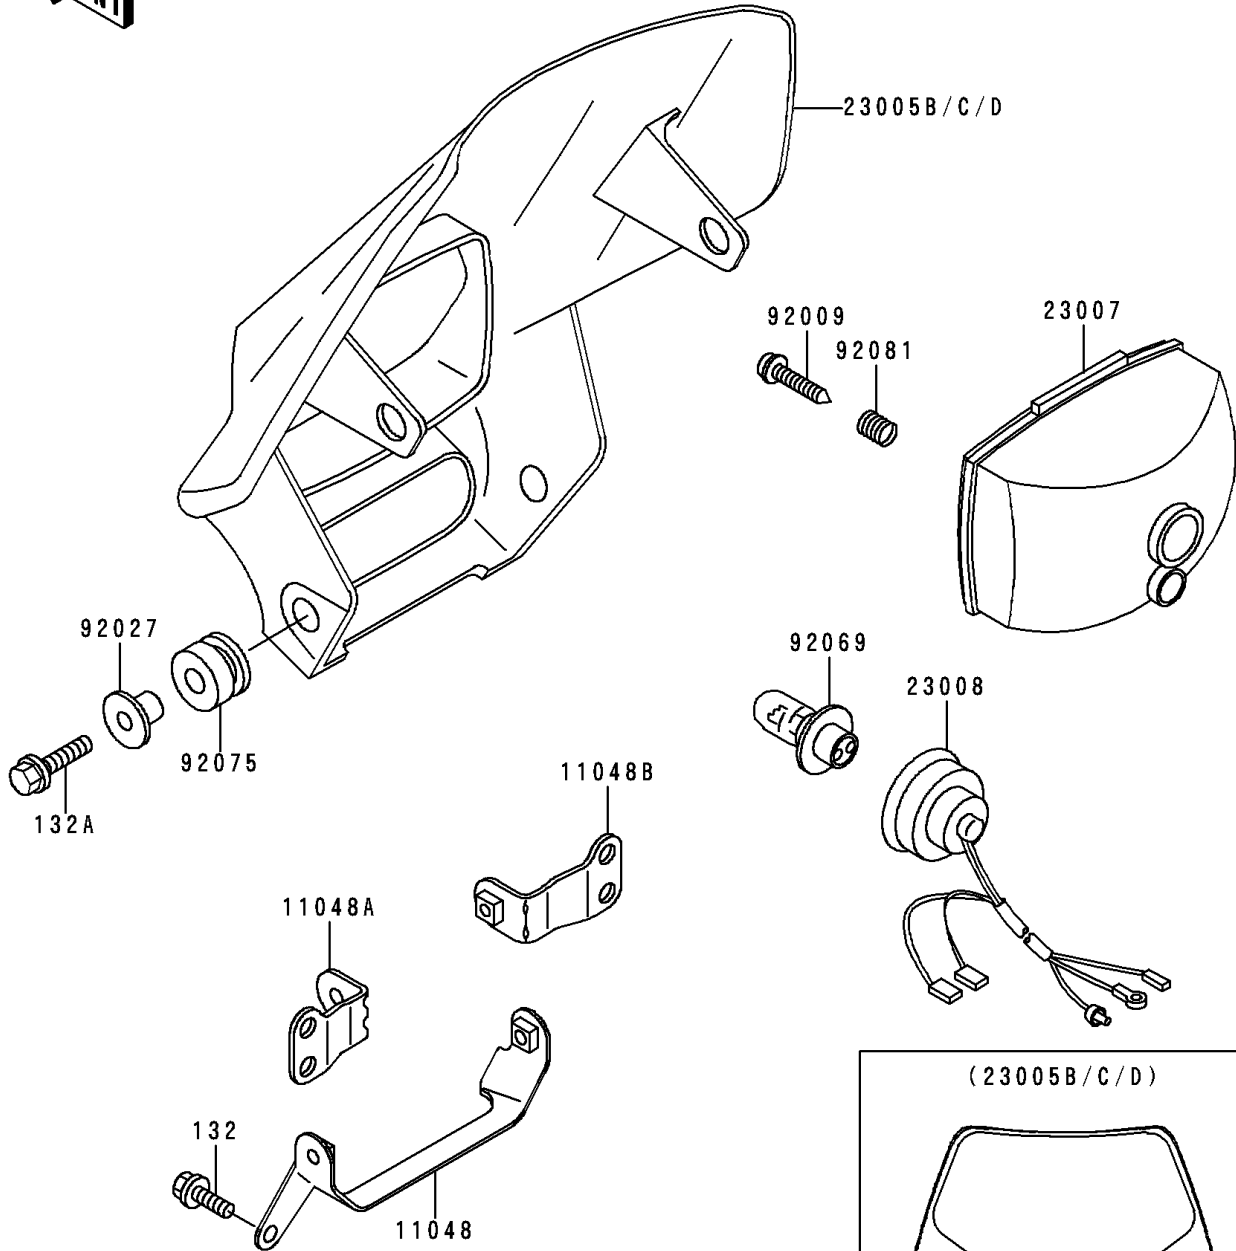

1995 KDX200 PARTS DIAGRAM

Headlight(s)

F2710

WD

1995 KDX200 PARTS LIST

Headlight(s)

ITEM NAME	PART NUMBER	QUANTITY
BOLT-FLANGED-SMALL (Ref # 132)	132G0612	2
BOLT-FLANGED-SMALL (Ref # 132A)	132G0620	4
BRACKET,HEAD LAMP,LWR (Ref # 11048)	11048-1089	1
BRACKET,HEAD LAMP,UPP,LH (Ref # 11048A)	11048-1534	1
BRACKET,HEAD LAMP,UPP,RH (Ref # 11048B)	11048-1535	1
BODY-COMP-HEAD LAMP,L.GREEN (Ref # 23005C)	23005-5036-6W	1
LENS-COMP,HEAD LAMP (Ref # 23007)	23007-1246	1
SOCKET-ASSY,HEAD LAMP (Ref # 23008)	23008-1513	1
SCREW,TAPPING (Ref # 92009)	92009-1695	1
COLLAR (Ref # 92027)	92027-1183	4
BULB,12V 30/30W (Ref # 92069)	92069-1080	1
DAMPER,RUBBER (Ref # 92075)	92075-1123	4
SPRING,FOUCUS ADJUSTING (Ref # 92081)	92081-1519	1