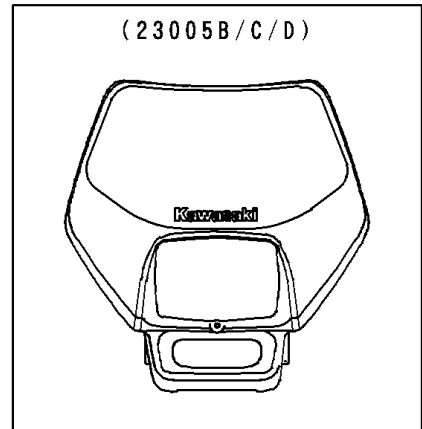

1995 KDX200 PARTS DIAGRAM

Headlight(s)

F2710

WD

1995 KDX200 PARTS LIST

Headlight(s)

ITEM NAME	PART NUMBER	QUANTITY
BOLT-FLANGED-SMALL (Ref # 132)	132G0612	2
BOLT-FLANGED-SMALL (Ref # 132A)	132G0620	4
BRACKET,HEAD LAMP,LWR (Ref # 11048)	11048-1089	1
BRACKET,HEAD LAMP,UPP,LH (Ref # 11048A)	11048-1534	1
BRACKET,HEAD LAMP,UPP,RH (Ref # 11048B)	11048-1535	1
BODY-COMP-HEAD LAMP,L.GREEN (Ref # 23005C)	23005-5036-6W	1
LENS-COMP,HEAD LAMP (Ref # 23007)	23007-1246	1
SOCKET-ASSY,HEAD LAMP (Ref # 23008)	23008-1513	1
SCREW,TAPPING (Ref # 92009)	92009-1695	1
COLLAR (Ref # 92027)	92027-1183	4
BULB,12V 30/30W (Ref # 92069)	92069-1080	1
DAMPER,RUBBER (Ref # 92075)	92075-1123	4
SPRING,FOUCUS ADJUSTING (Ref # 92081)	92081-1519	1