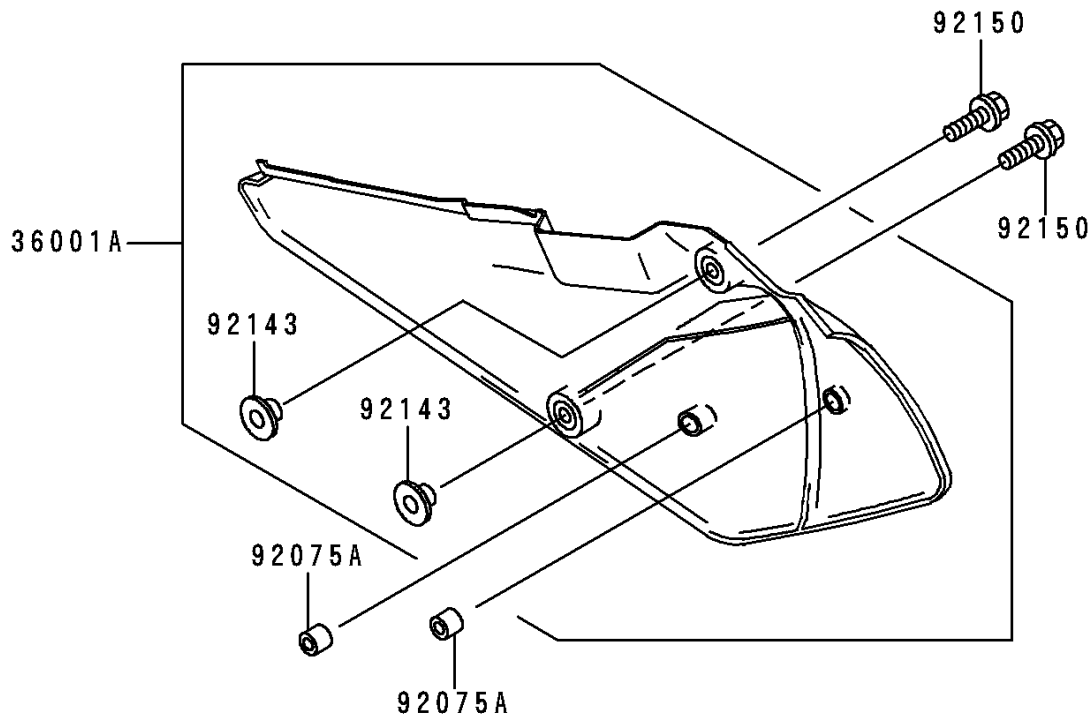

## 1999 KDX200 PARTS DIAGRAM

Side Covers/Chain Cover

F 2610

## 1999 KDX200 PARTS LIST

Side Covers/Chain Cover

ITEM NAME	PART NUMBER	QUANTITY
SCREW-ASSY (Ref # 23013)	23013-1051	1
COVER-SIDE,LH,P.WHITE (Ref # 36001)	36001-1526-6F	1
COVER-SIDE,RH,P.WHITE (Ref # 36001A)	36001-1527-6F	1
GROMMET (Ref # 92071)	92071-056	1
DAMPER (Ref # 92075)	92075-1967	1
DAMPER,AIR FILTER (Ref # 92075A)	92075-217	1
COLLAR (Ref # 92143)	92143-1196	1
BOLT,6X20 (Ref # 92150)	92150-1339	1