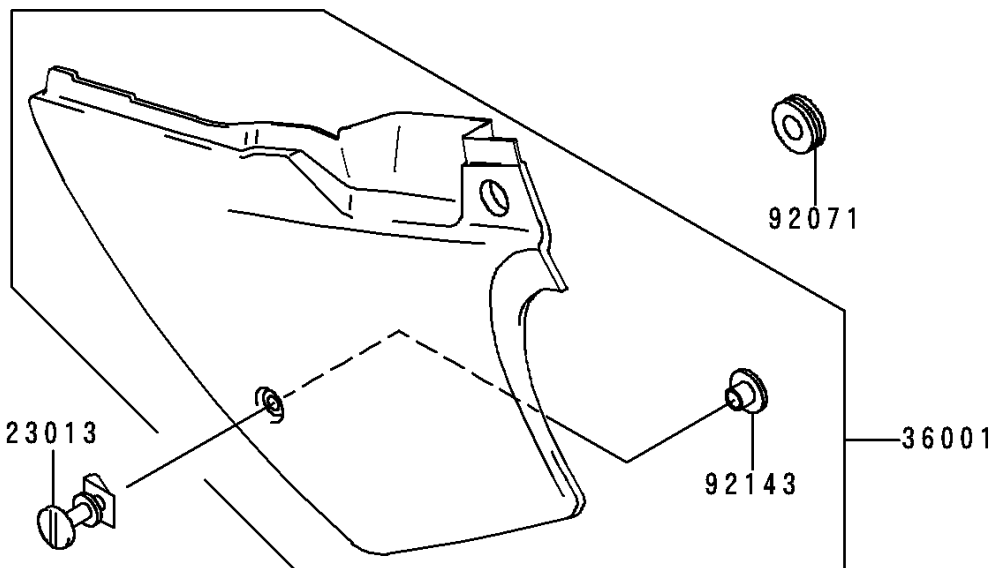

## 1999 KDX200 PARTS DIAGRAM

Side Covers/Chain Cover

F 2610

## 1999 KDX200 PARTS LIST

Side Covers/Chain Cover

ITEM NAME	PART NUMBER	QUANTITY
SCREW-ASSY (Ref # 23013)	23013-1051	1
COVER-SIDE,LH,P.WHITE (Ref # 36001)	36001-1526-6F	1
COVER-SIDE,RH,P.WHITE (Ref # 36001A)	36001-1527-6F	1
GROMMET (Ref # 92071)	92071-056	1
DAMPER (Ref # 92075)	92075-1967	1
DAMPER,AIR FILTER (Ref # 92075A)	92075-217	1
COLLAR (Ref # 92143)	92143-1196	1
BOLT,6X20 (Ref # 92150)	92150-1339	1