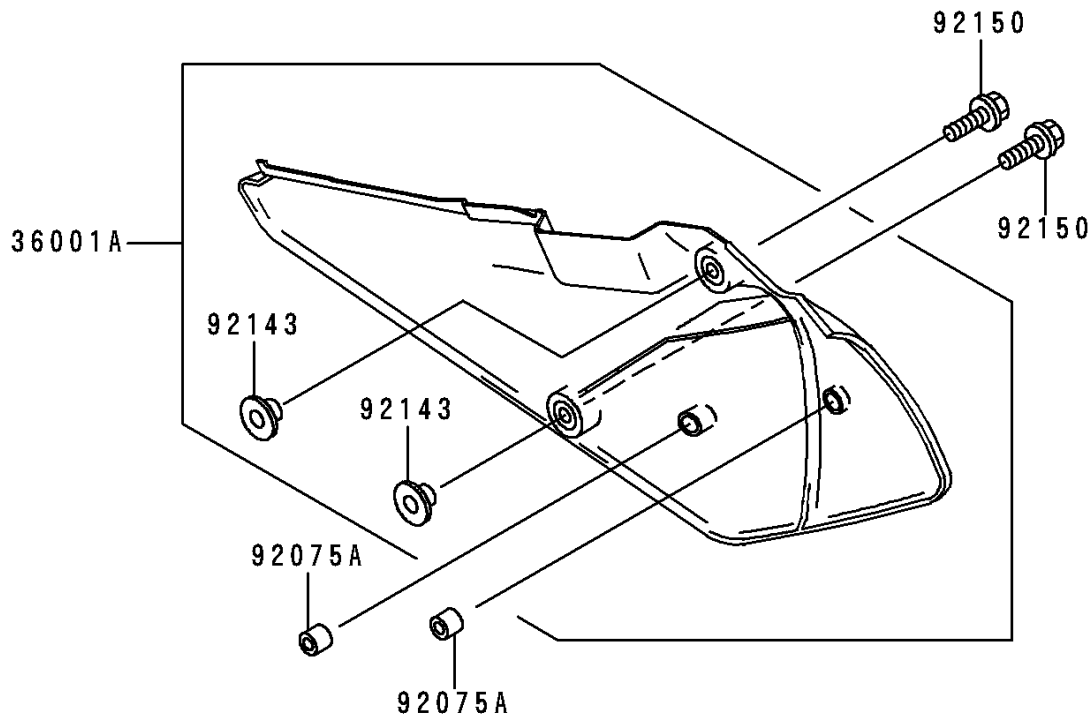

1996 KDX200 PARTS DIAGRAM

Side Covers/Chain Cover

F 2610

1996 KDX200 PARTS LIST

Side Covers/Chain Cover

ITEM NAME	PART NUMBER	QUANTITY
SCREW-ASSY (Ref # 23013)	23013-1051	1
COVER-SIDE,LH,P.WHITE (Ref # 36001)	36001-1526-6F	1
COVER-SIDE,RH,P.WHITE (Ref # 36001A)	36001-1527-6F	1
GROMMET (Ref # 92071)	92071-056	1
DAMPER (Ref # 92075)	92075-1967	1
DAMPER,AIR FILTER (Ref # 92075A)	92075-217	1
COLLAR (Ref # 92143)	92143-1196	1
BOLT,6X20 (Ref # 92150)	92150-1339	1