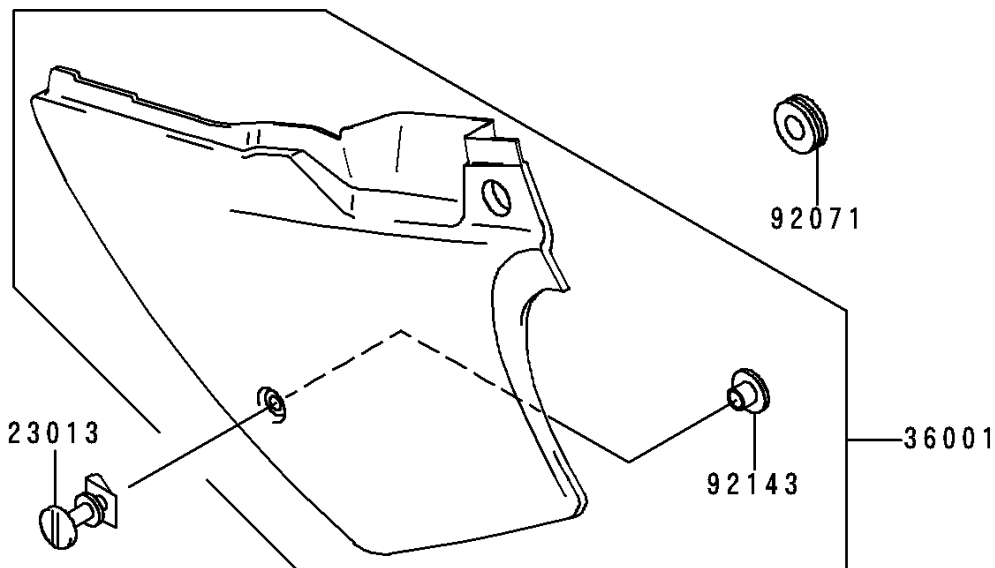

1996 KDX200 PARTS DIAGRAM

Side Covers/Chain Cover

F 2610

1996 KDX200 PARTS LIST

Side Covers/Chain Cover

ITEM NAME	PART NUMBER	QUANTITY
SCREW-ASSY (Ref # 23013)	23013-1051	1
COVER-SIDE,LH,P.WHITE (Ref # 36001)	36001-1526-6F	1
COVER-SIDE,RH,P.WHITE (Ref # 36001A)	36001-1527-6F	1
GROMMET (Ref # 92071)	92071-056	1
DAMPER (Ref # 92075)	92075-1967	1
DAMPER,AIR FILTER (Ref # 92075A)	92075-217	1
COLLAR (Ref # 92143)	92143-1196	1
BOLT,6X20 (Ref # 92150)	92150-1339	1