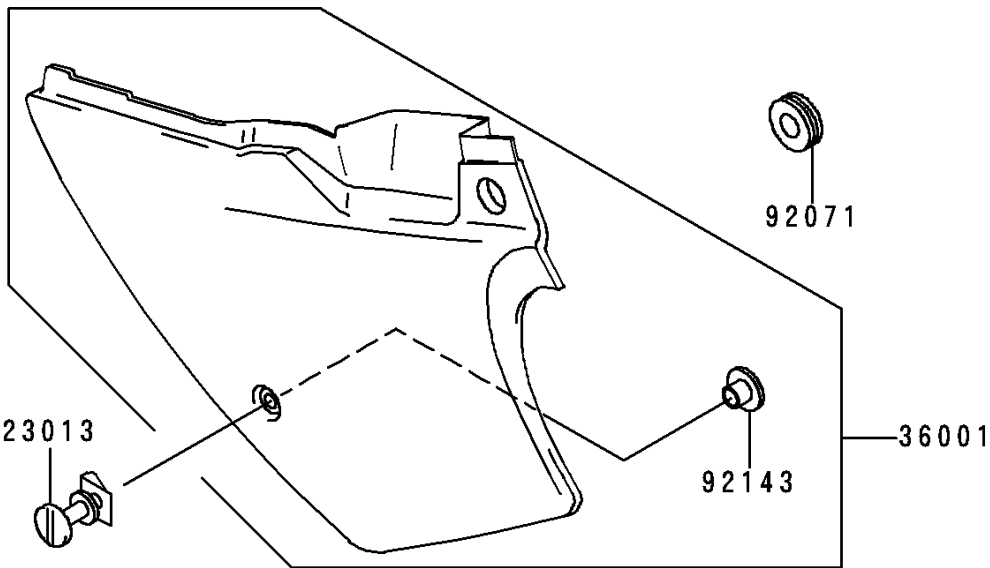

1995 KDX200 PARTS DIAGRAM

Side Covers/Chain Cover

F2610

1995 KDX200 PARTS LIST

Side Covers/Chain Cover

ITEM NAME	PART NUMBER	QUANTITY
SCREW-ASSY (Ref # 23013)	23013-1051	1
COVER-SIDE,LH,P.WHITE (Ref # 36001)	36001-1526-6F	1
COVER-SIDE,RH,P.WHITE (Ref # 36001A)	36001-1527-6F	1
GROMMET (Ref # 92071)	92071-056	1
DAMPER (Ref # 92075)	92075-1967	1
DAMPER,AIR FILTER (Ref # 92075A)	92075-217	2
COLLAR (Ref # 92143)	92143-1196	3
BOLT,6X20 (Ref # 92150)	92150-1339	2