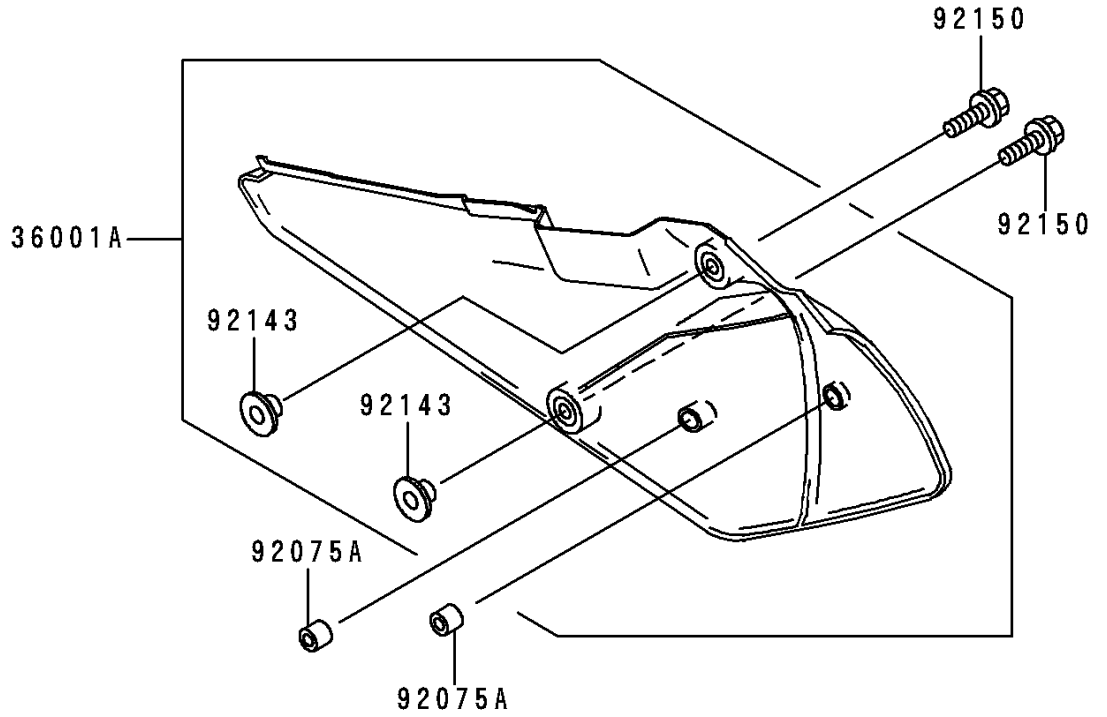

1995 KDX200 PARTS DIAGRAM

Side Covers/Chain Cover

F2610

1995 KDX200 PARTS LIST

Side Covers/Chain Cover

ITEM NAME	PART NUMBER	QUANTITY
SCREW-ASSY (Ref # 23013)	23013-1051	1
COVER-SIDE,LH,P.WHITE (Ref # 36001)	36001-1526-6F	1
COVER-SIDE,RH,P.WHITE (Ref # 36001A)	36001-1527-6F	1
GROMMET (Ref # 92071)	92071-056	1
DAMPER (Ref # 92075)	92075-1967	1
DAMPER,AIR FILTER (Ref # 92075A)	92075-217	2
COLLAR (Ref # 92143)	92143-1196	3
BOLT,6X20 (Ref # 92150)	92150-1339	2