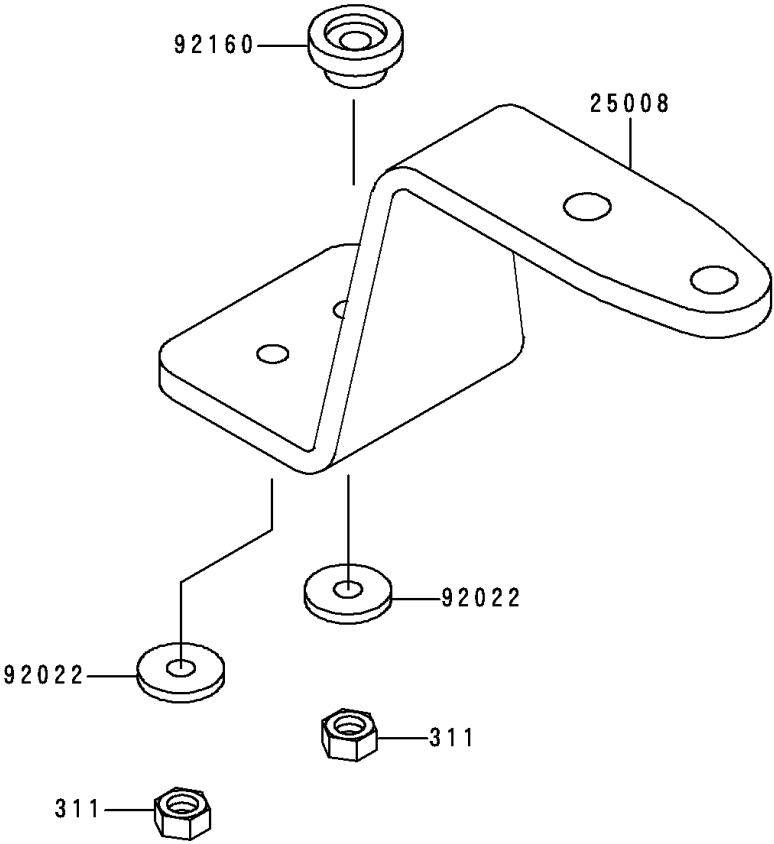

1996 KDX200 PARTS DIAGRAM

Meter(s)

F2530

1996 KDX200 PARTS LIST

Meter(s)

| ITEM NAME | PART NUMBER | QUANTITY |
|---------------------------------------|-------------|----------|
| NUT-HEX (Ref # 311) | 311B0400 | 1 |
| SPEEDOMETER,TRIP(KM) (Ref # 25005) | 25005-1572 | 1 |
| SPEEDOMETER,TRIP(MILE) (Ref # 25005A) | 25005-1573 | 1 |
| BRACKET-METER (Ref # 25008) | 25008-1196 | 1 |
| WASHER,4.3X12.5X1 (Ref # 92022) | 92022-1888 | 1 |
| KNOB,TRIP (Ref # 92077) | 92077-1114 | 1 |
| DAMPER (Ref # 92160) | 92160-1569 | 1 |