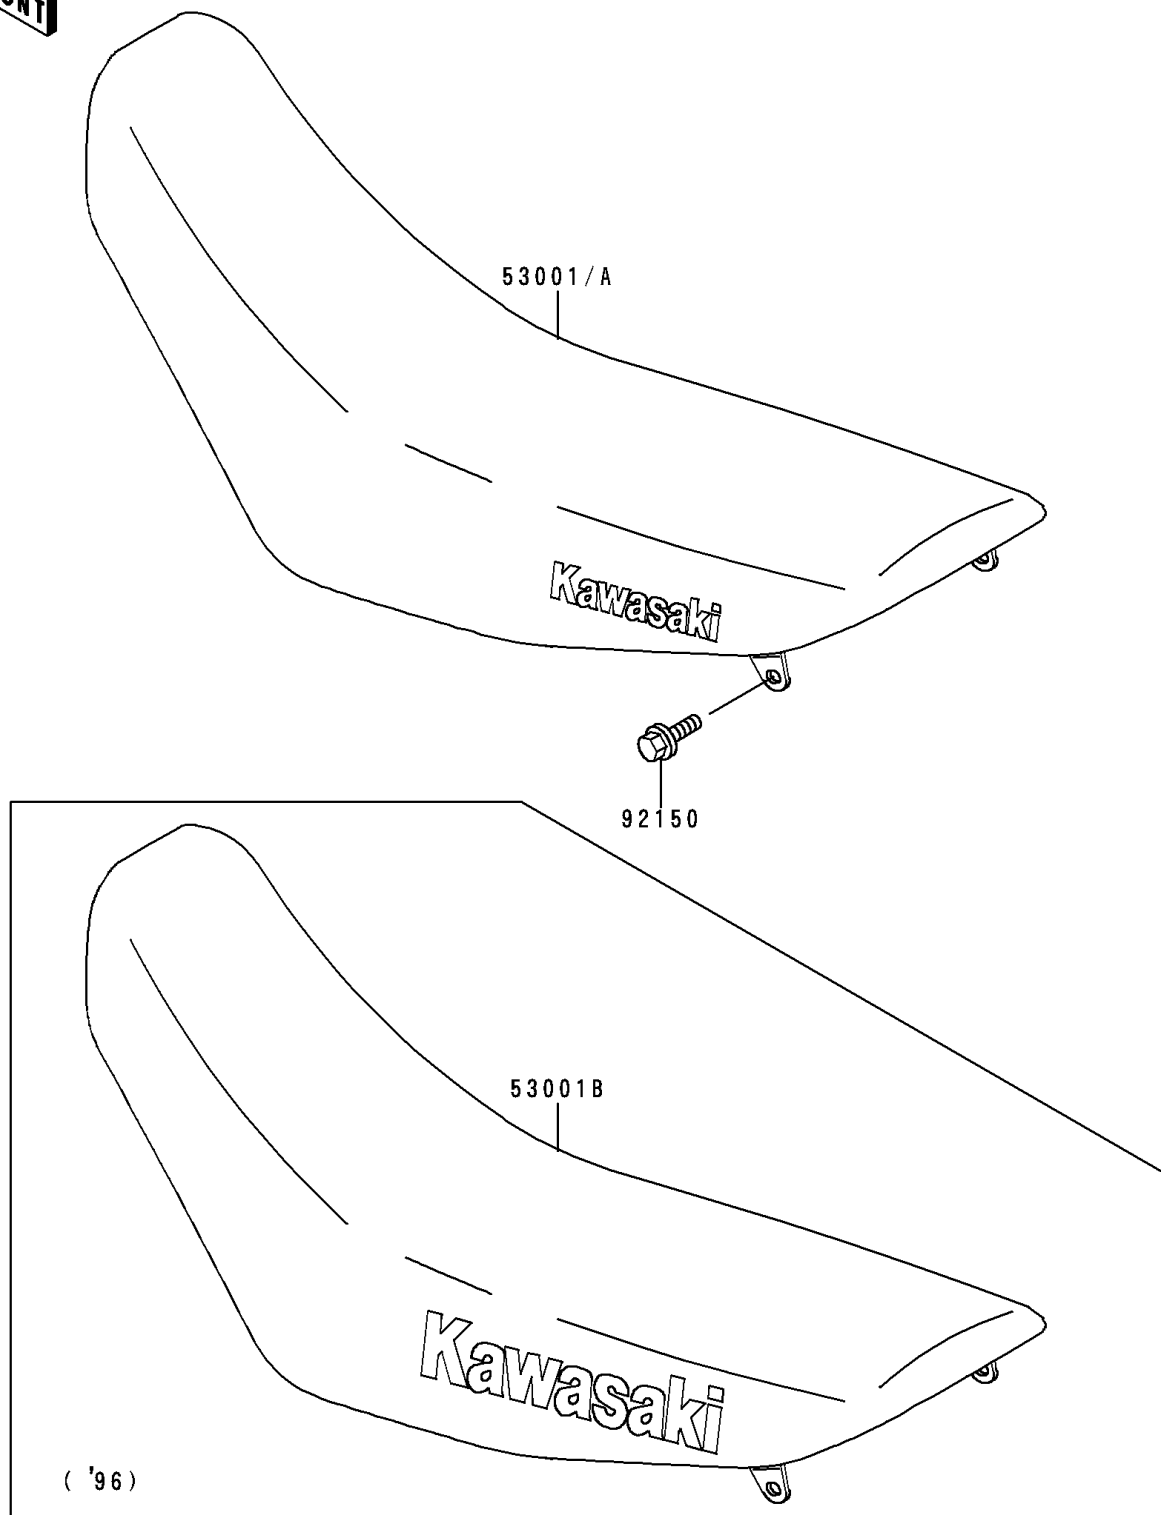

1999 KDX200 PARTS DIAGRAM

Seat

F2510

1999 KDX200 PARTS LIST

Seat

ITEM NAME	PART NUMBER	QUANTITY
SEAT-ASSY,DUAL,BLACK (Ref # 53001A)	53001-1745-MW	1
BOLT,6X14 (Ref # 92150)	92150-1340	1