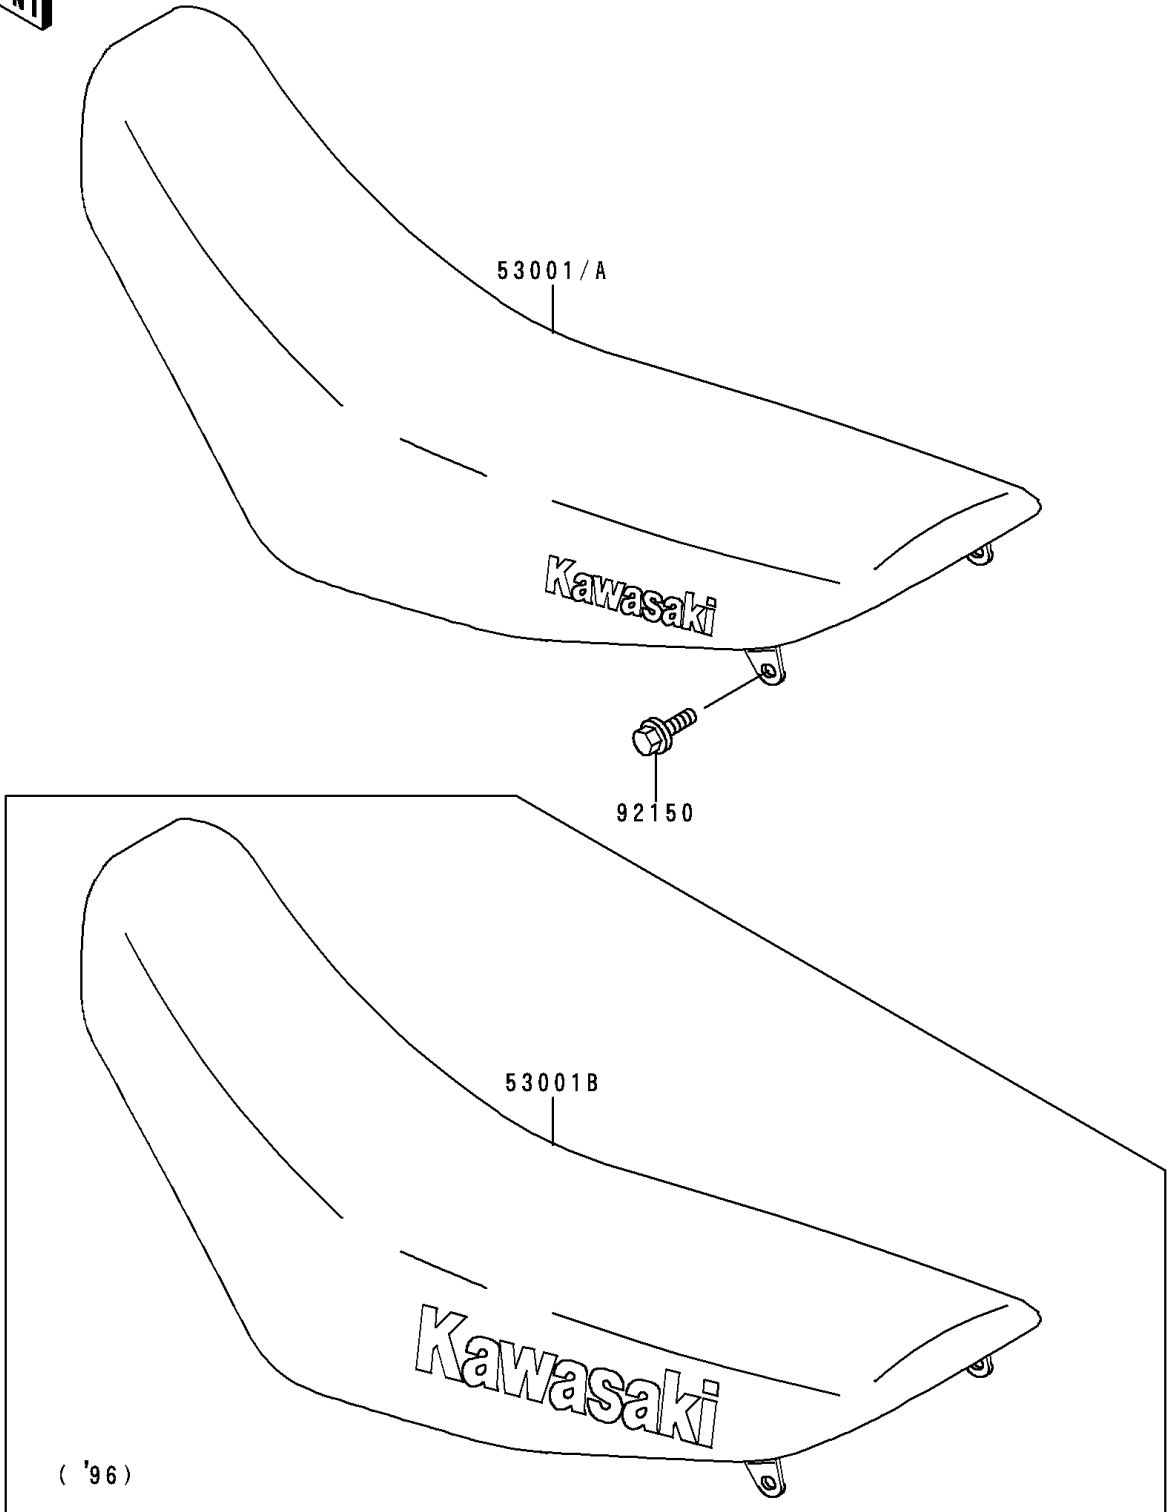

1996 KDX200 PARTS DIAGRAM

Seat

F2510

1996 KDX200 PARTS LIST

Seat

ITEM NAME	PART NUMBER	QUANTITY
SEAT-ASSY,DUAL,J.VIOLET (Ref # 53001B)	53001-1800-LW	1
BOLT,6X14 (Ref # 92150)	92150-1340	1