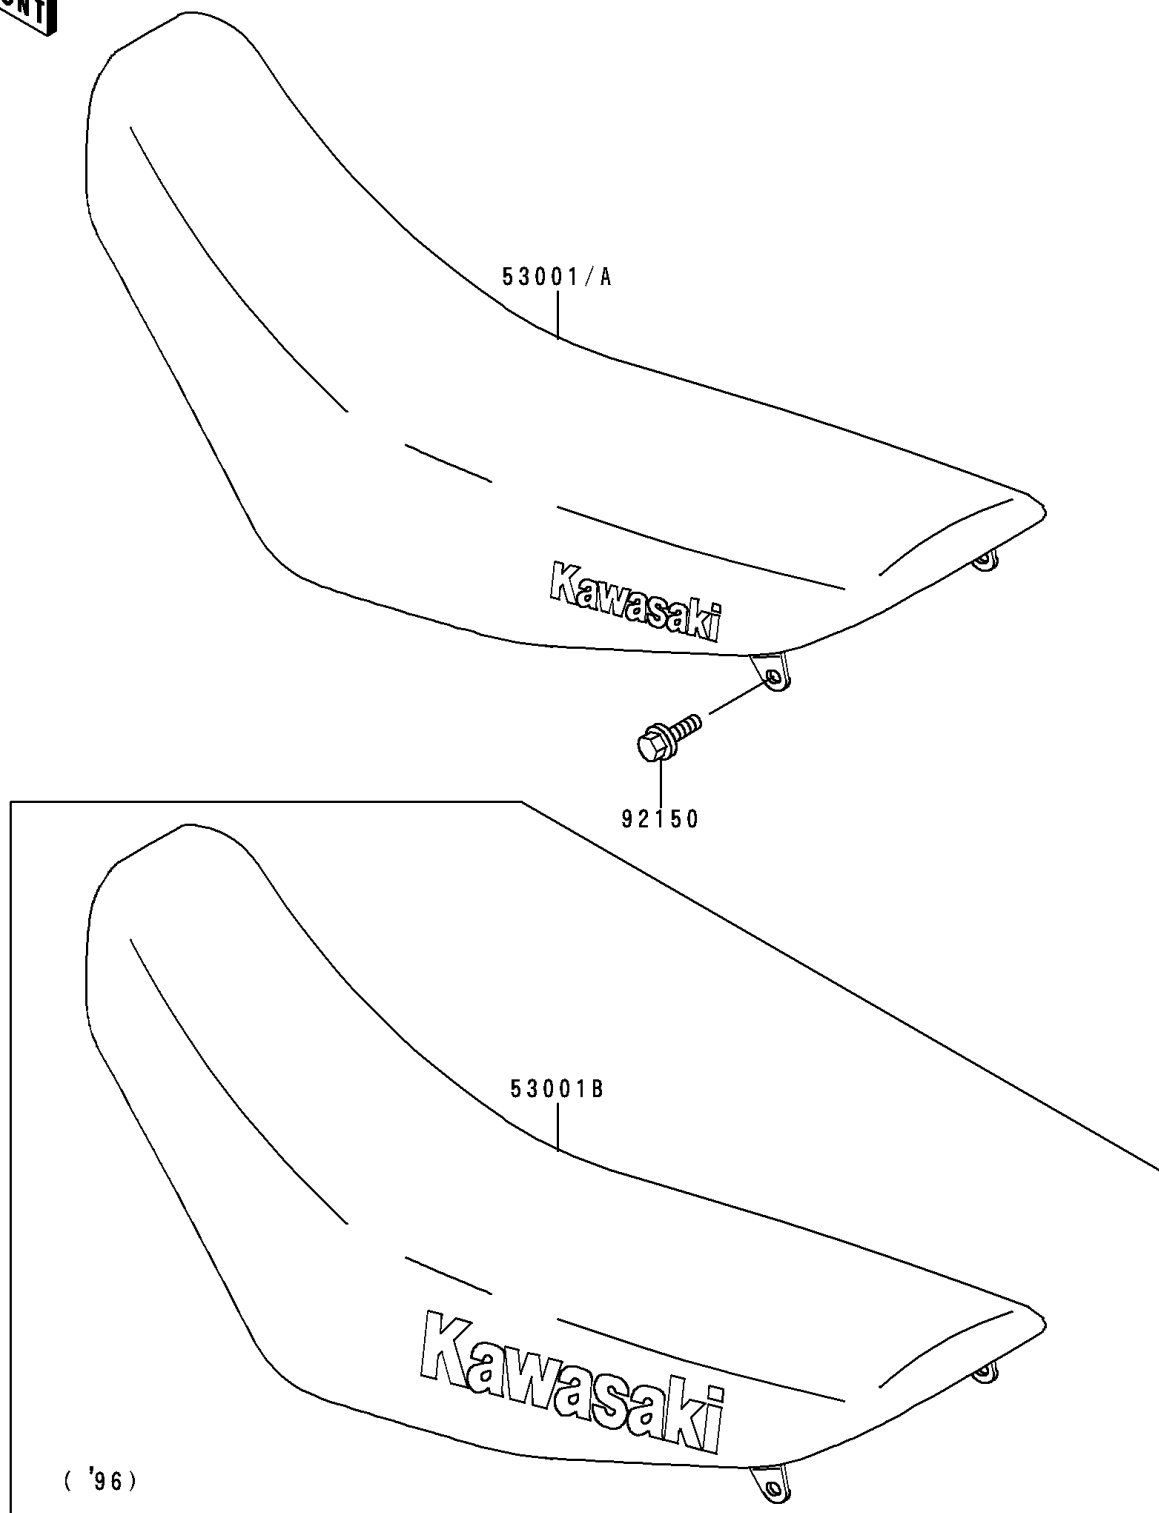

## 1996 KDX200 PARTS DIAGRAM

Seat

F2510

## 1996 KDX200 PARTS LIST

Seat

ITEM NAME	PART NUMBER	QUANTITY
SEAT-ASSY,DUAL,J.VIOLET (Ref # 53001B)	53001-1800-LW	1
BOLT,6X14 (Ref # 92150)	92150-1340	1