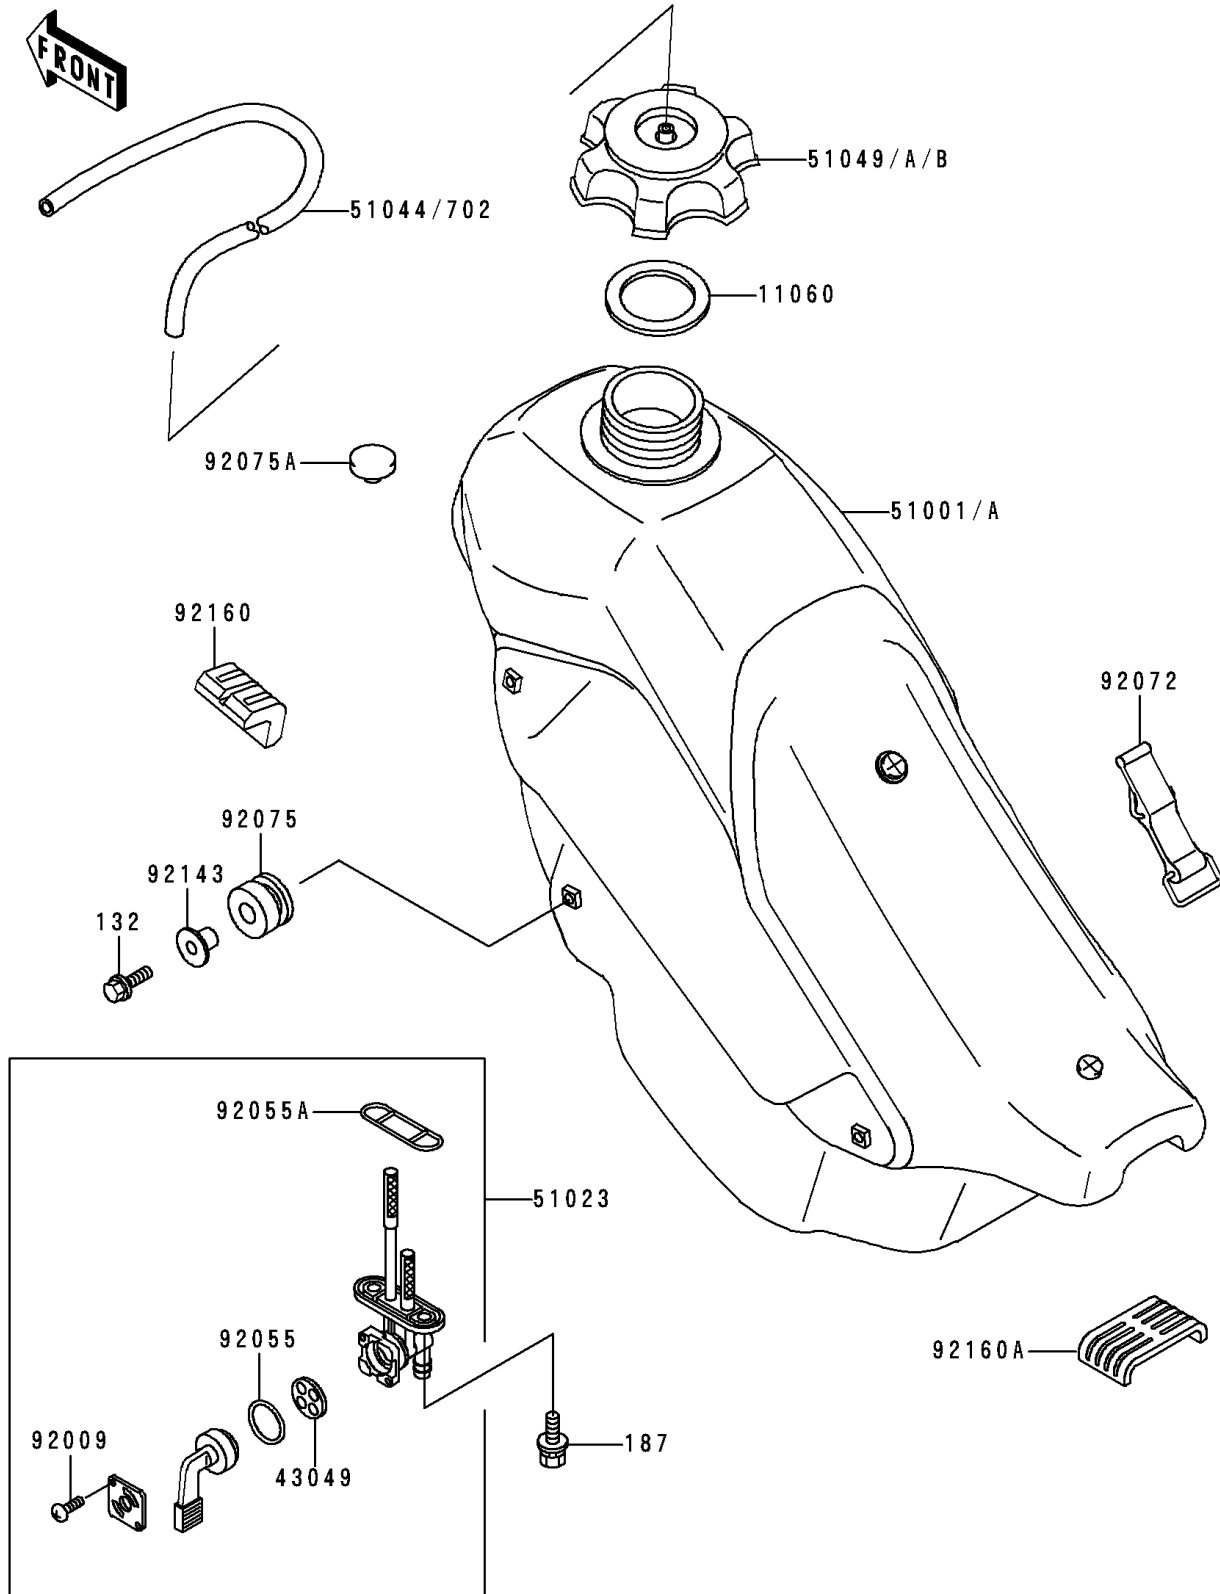

1999 KDX200 PARTS DIAGRAM

Fuel Tank

F2410

1999 KDX200 PARTS LIST

Fuel Tank

ITEM NAME	PART NUMBER	QUANTITY
BOLT-FLANGED-SMALL (Ref # 132)	132G0620	1
BOLT-UPSET-WSP (Ref # 187)	187B0616	1
GASKET,FUEL TANK CAP (Ref # 11060)	11060-1340	1
PACKING,FUEL TAP LEVER (Ref # 43049)	43049-1017	1
TANK-COMP-FUEL,L.GREEN (Ref # 51001A)	51001-1456-6W	1
TAP-ASSY,FUEL (Ref # 51023)	51023-1214	1
TUBE-ASSY (Ref # 51044)	51044-1185	1
CAP-TANK,FUEL (Ref # 51049B)	51049-1108	1
SCREW,3X5 (Ref # 92009)	92009-1123	1
RING-O,FUEL TAP LEVER (Ref # 92055)	92055-1111	1
RING-O,FUEL TAP PACKING (Ref # 92055A)	92055-1348	1
BAND,FUEL TANK (Ref # 92072)	92072-1229	1
DAMPER,RUBBER (Ref # 92075)	92075-1123	1
DAMPER (Ref # 92075A)	92075-281	1
COLLAR (Ref # 92143)	92143-1353	1
DAMPER,FUEL TANK (Ref # 92160)	92160-1328	1
DAMPER,FUEL TANK,RR (Ref # 92160A)	92160-1397	1