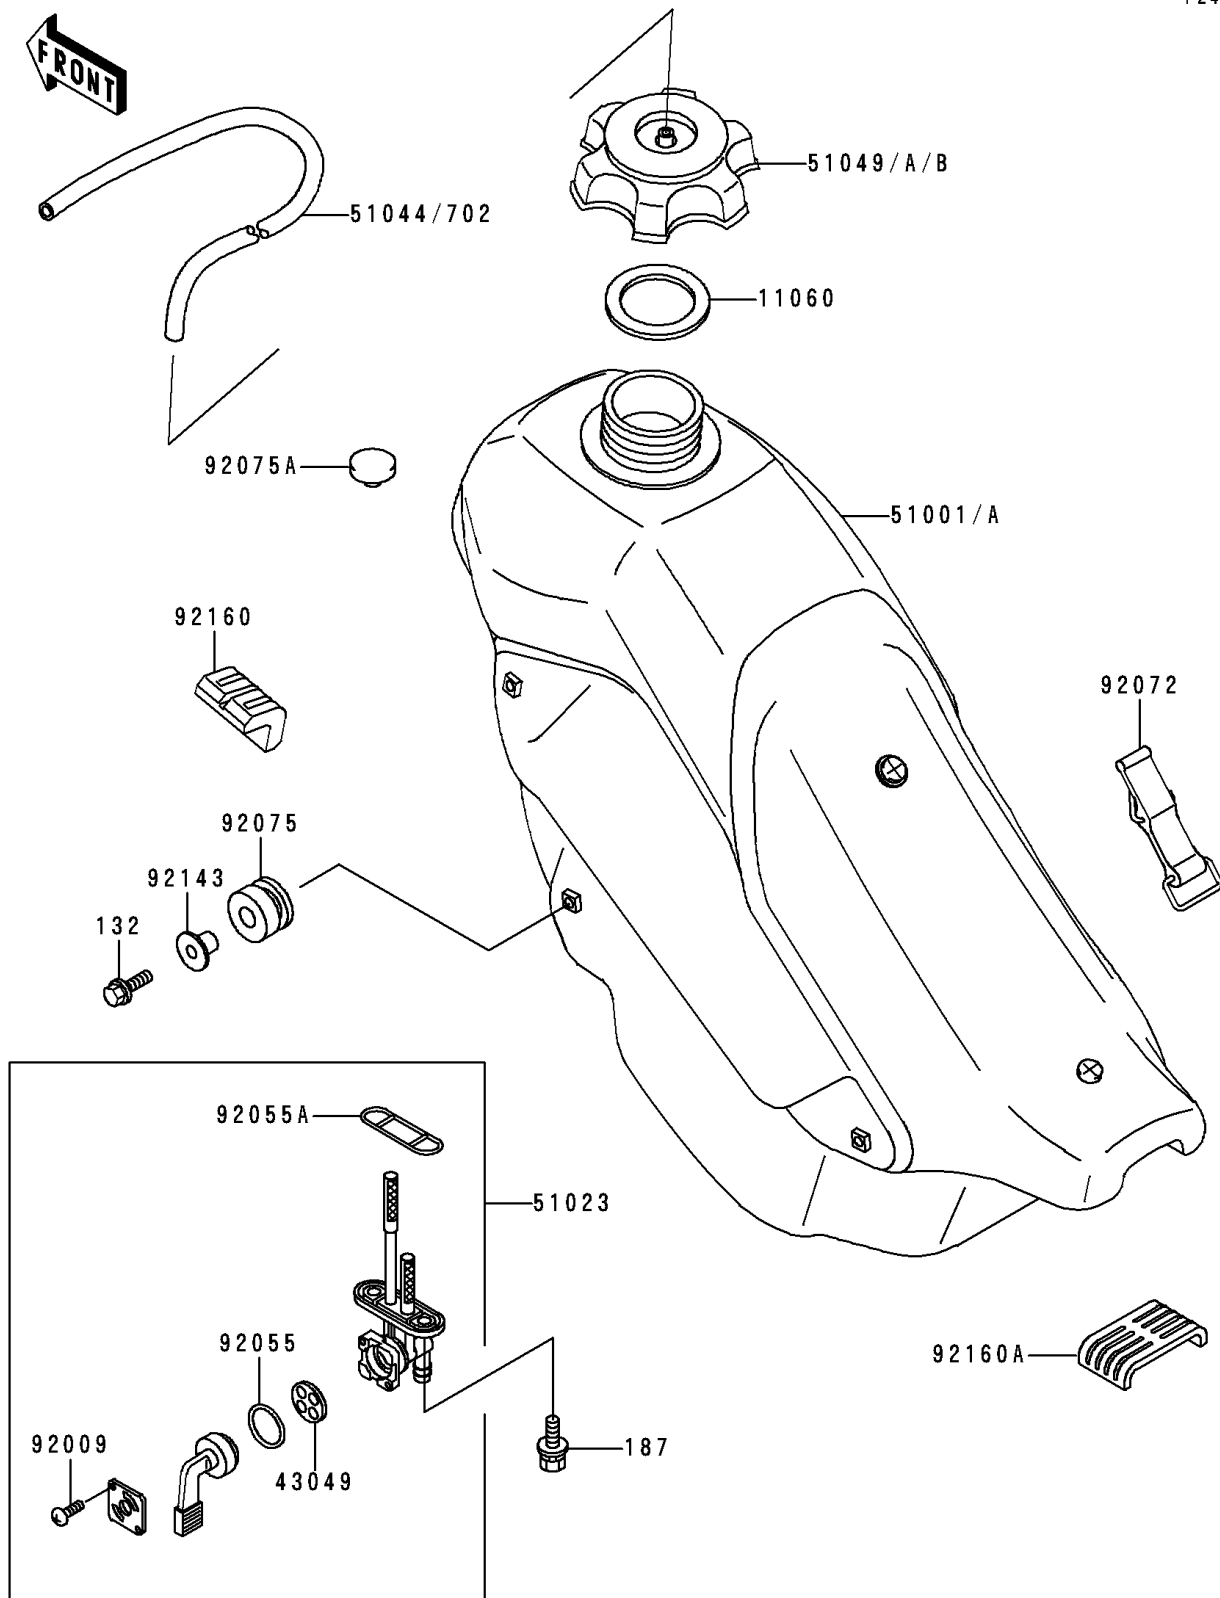

1996 KDX200 PARTS DIAGRAM

Fuel Tank

F2410

1996 KDX200 PARTS LIST

Fuel Tank

ITEM NAME	PART NUMBER	QUANTITY
BOLT-FLANGED-SMALL (Ref # 132)	132G0620	1
BOLT-UPSET-WSP (Ref # 187)	187B0616	1
TUBE-RUBBER,5X350 (Ref # 702)	702A05350	1
GASKET,FUEL TANK CAP (Ref # 11060)	11060-1340	1
PACKING,FUEL TAP LEVER (Ref # 43049)	43049-1017	1
TANK-COMP-FUEL,J.S.VIOLET (Ref # 51001)	51001-1456-RE	1
TAP-ASSY,FUEL (Ref # 51023)	51023-1214	1
CAP-TANK,FUEL (Ref # 51049A)	51049-1104	1
SCREW,3X5 (Ref # 92009)	92009-1123	1
RING-O,FUEL TAP LEVER (Ref # 92055)	92055-1111	1
RING-O,FUEL TAP PACKING (Ref # 92055A)	92055-1348	1
BAND,FUEL TANK (Ref # 92072)	92072-1229	1
DAMPER,RUBBER (Ref # 92075)	92075-1123	1
DAMPER (Ref # 92075A)	92075-281	1
COLLAR (Ref # 92143)	92143-1353	1
DAMPER,FUEL TANK (Ref # 92160)	92160-1328	1
DAMPER,FUEL TANK,RR (Ref # 92160A)	92160-1397	1