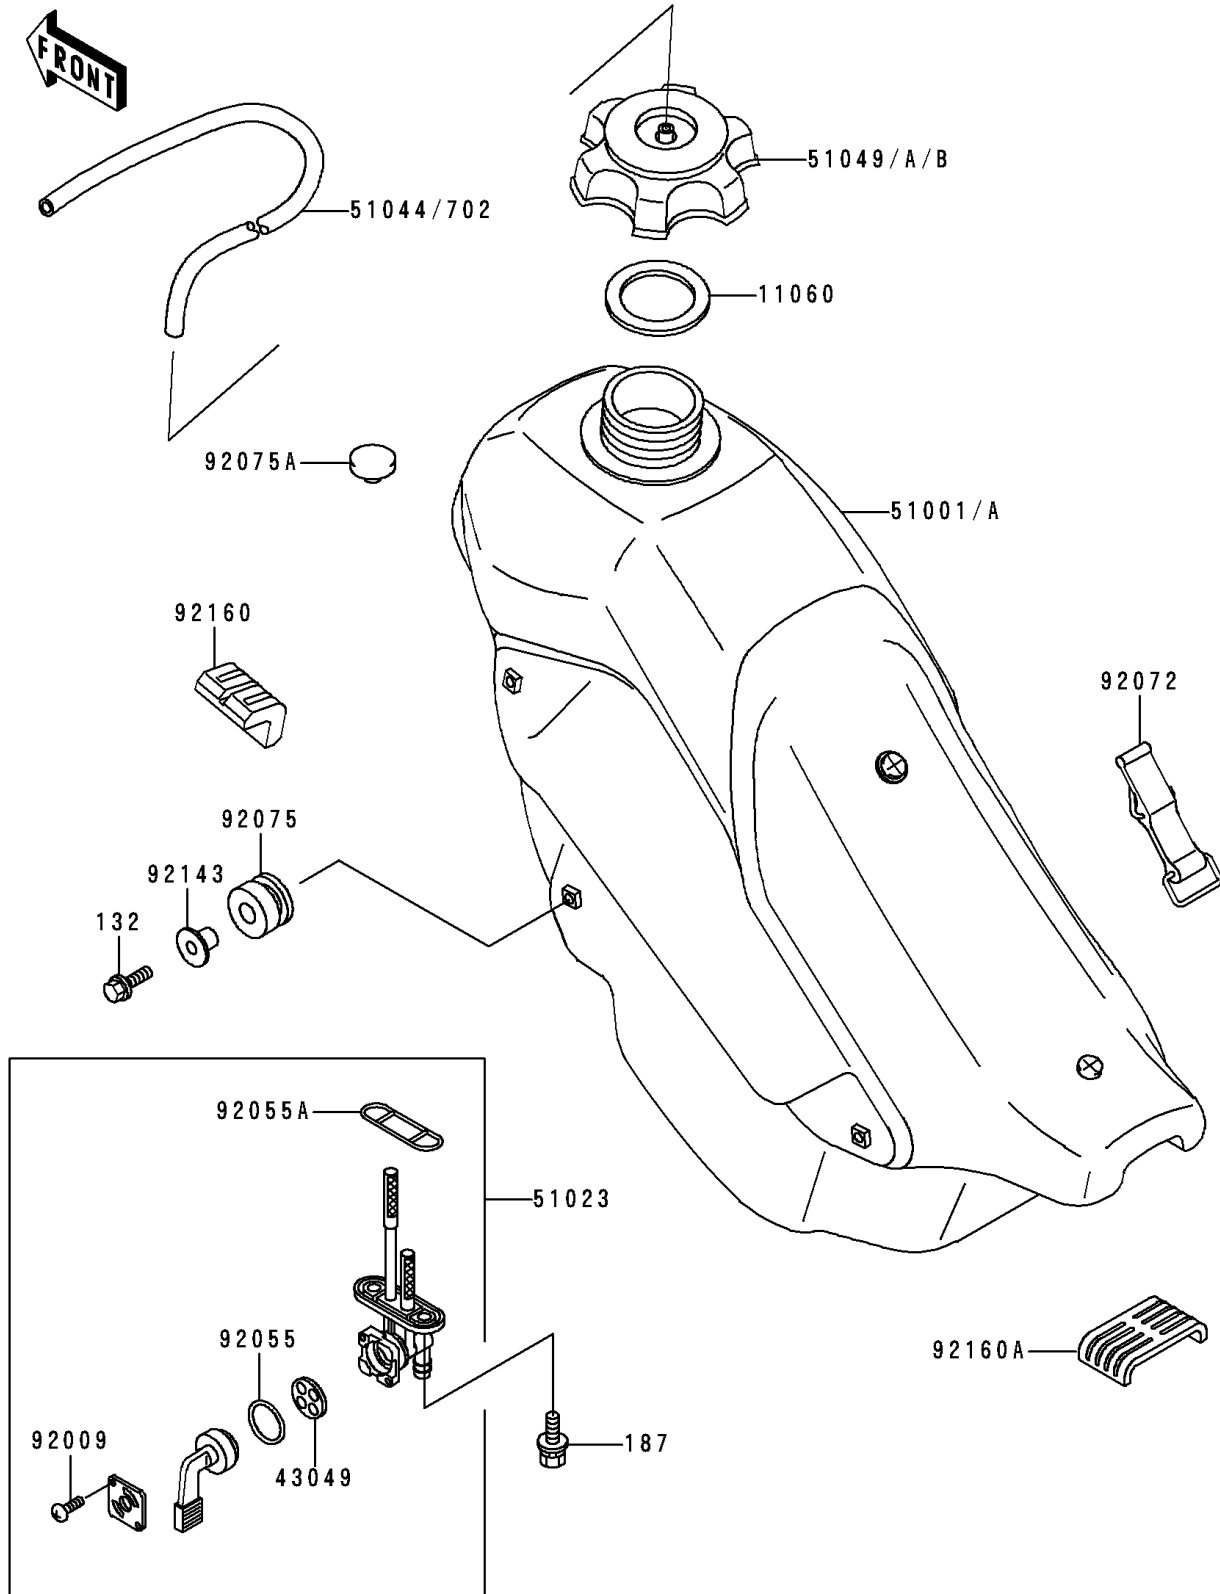

1995 KDX200 PARTS DIAGRAM

Fuel Tank

F2410

1995 KDX200 PARTS LIST

Fuel Tank

ITEM NAME	PART NUMBER	QUANTITY
BOLT-FLANGED-SMALL (Ref # 132)	132G0620	2
BOLT-UPSET-WSP (Ref # 187)	187B0616	2
TUBE-RUBBER,5X350 (Ref # 702)	702A05350	1
GASKET,FUEL TANK CAP (Ref # 11060)	11060-1340	1
PACKING,FUEL TAP LEVER (Ref # 43049)	43049-1017	1
TANK-COMP-FUEL,L.GREEN (Ref # 51001A)	51001-1456-6W	1
TAP-ASSY,FUEL (Ref # 51023)	51023-1214	1
CAP-TANK,FUEL (Ref # 51049)	51049-1089	1
SCREW,3X5 (Ref # 92009)	92009-1123	2
RING-O,FUEL TAP LEVER (Ref # 92055)	92055-1111	1
RING-O,FUEL TAP PACKING (Ref # 92055A)	92055-1348	1
BAND,FUEL TANK (Ref # 92072)	92072-1229	1
DAMPER,RUBBER (Ref # 92075)	92075-1123	2
DAMPER (Ref # 92075A)	92075-281	1
COLLAR (Ref # 92143)	92143-1353	2
DAMPER,FUEL TANK (Ref # 92160)	92160-1328	4
DAMPER,FUEL TANK,RR (Ref # 92160A)	92160-1397	1