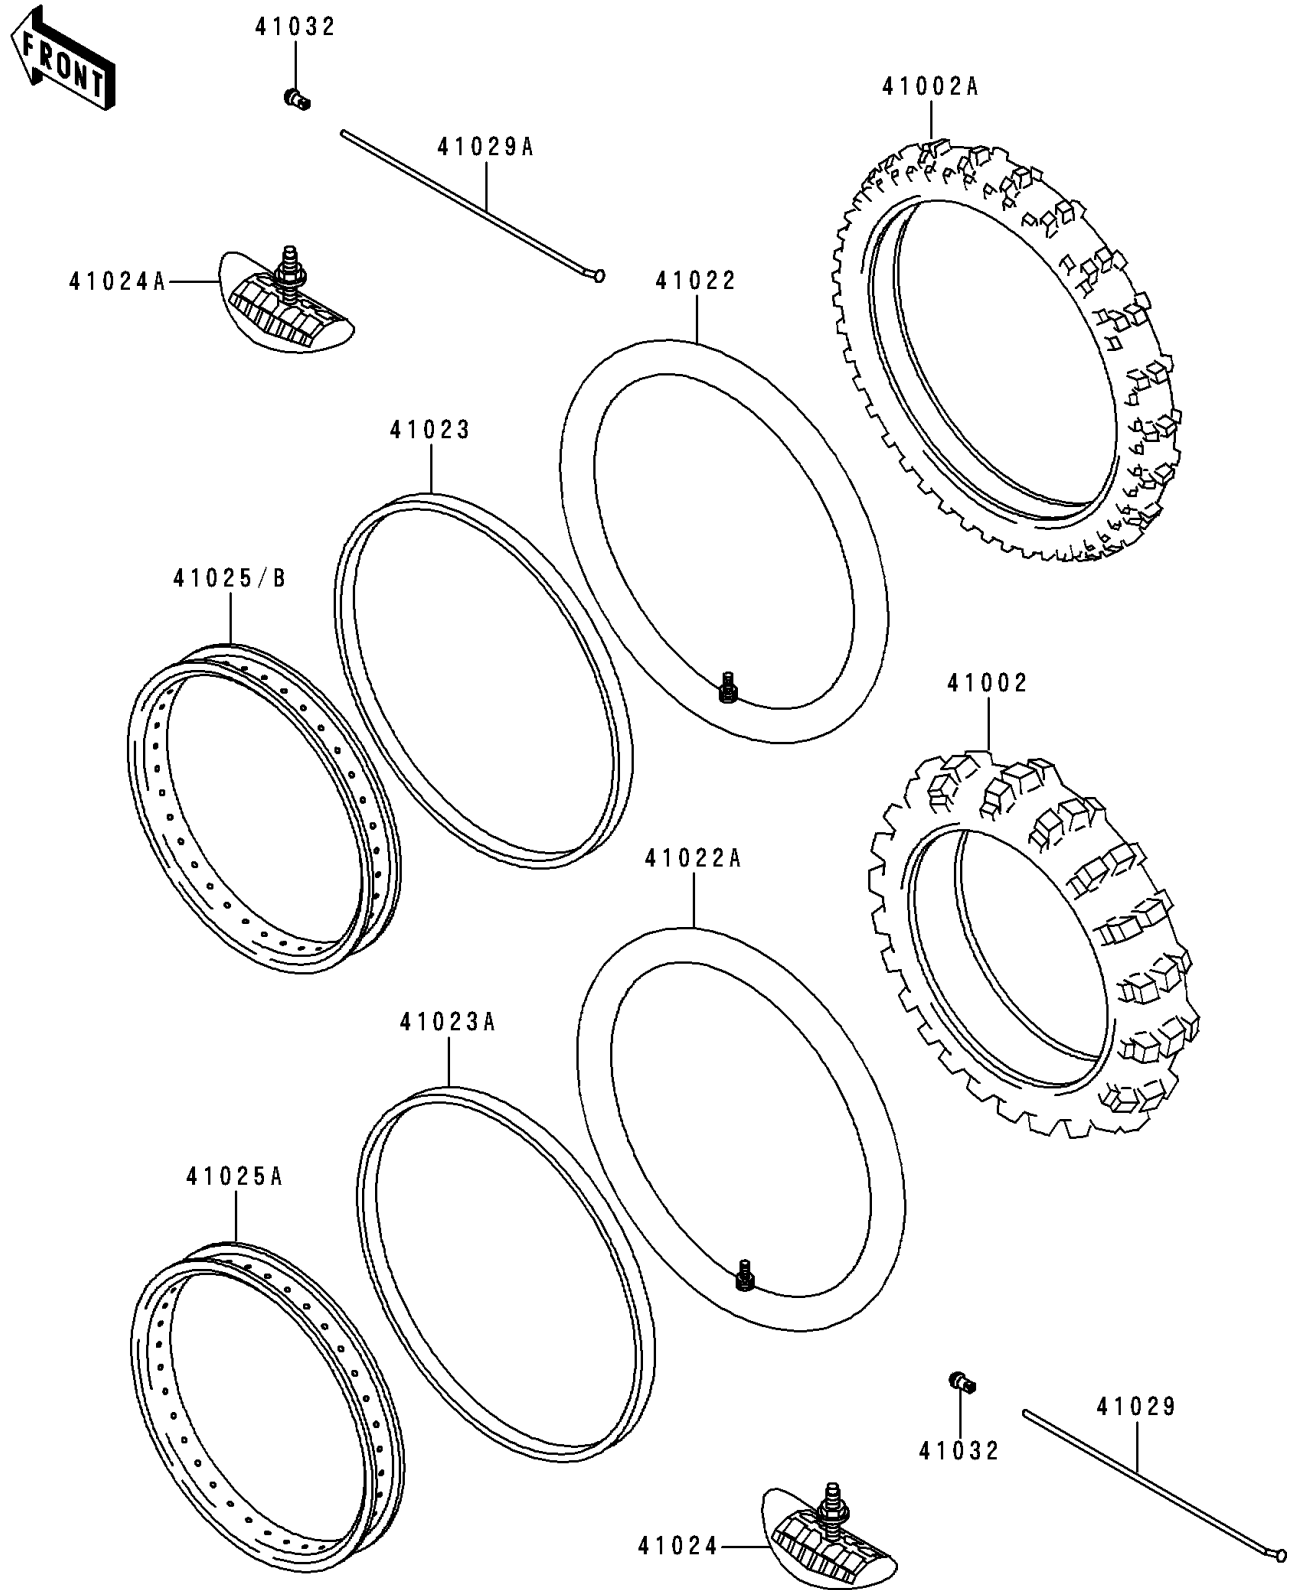

## 1999 KDX200 PARTS DIAGRAM

Wheels/Tires

F2210

## 1999 KDX200 PARTS LIST

Wheels/Tires

ITEM NAME	PART NUMBER	QUANTITY
TIRE,RR,100/100-18 59M,K695(D) (Ref # 41002)	41002-1753	1
TIRE,FR,80/100-21 51M,K490J(D) (Ref # 41002A)	41002-1803	1
TUBE-TIRE,80/100-21(D) (Ref # 41022)	41022-1118	1
TUBE-TIRE,100/100-18(D) (Ref # 41022A)	41022-1119	1
BAND-RIM,80/100-21(D) (Ref # 41023)	41023-1069	1
BAND-RIM,100/100-18(D) (Ref # 41023A)	41023-1070	1
STOPPER-RIM,2.15-M(DUNLOP) (Ref # 41024)	41024-009	1
STOPPER-RIM,1.60-M(DUNLOP) (Ref # 41024A)	41024-010	1
RIM,RR,2.15X18 (Ref # 41025A)	41025-1287	1
RIM,FR,1.60X21,SILVER (Ref # 41025B)	41025-1365-WA	1
SPOKE-INNER,RR,189MMX160D (Ref # 41029)	41029-1199	1
SPOKE-INNER,FR,228MMX165D (Ref # 41029A)	41029-1206	1
NIPPLE-SPOKE (Ref # 41032)	41032-1061	1