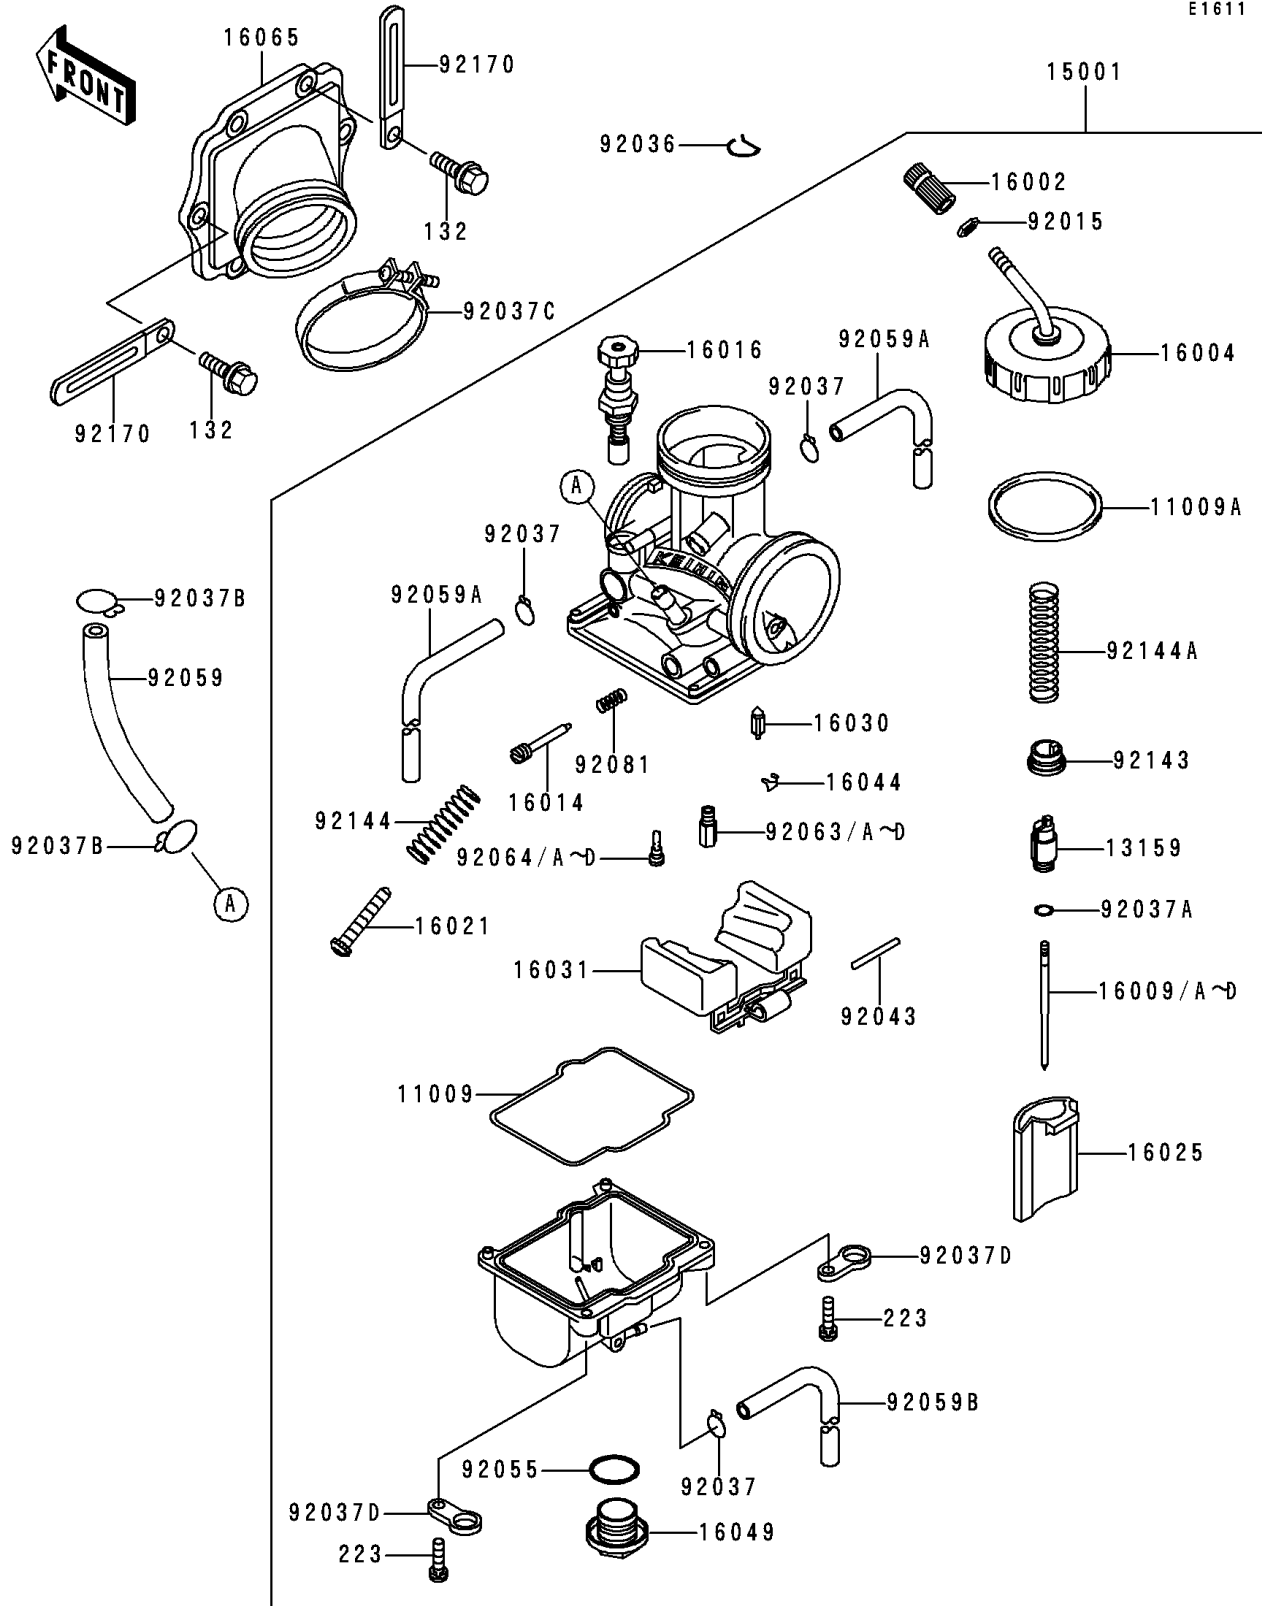

1999 KDX200 PARTS DIAGRAM

Carburetor

E1611