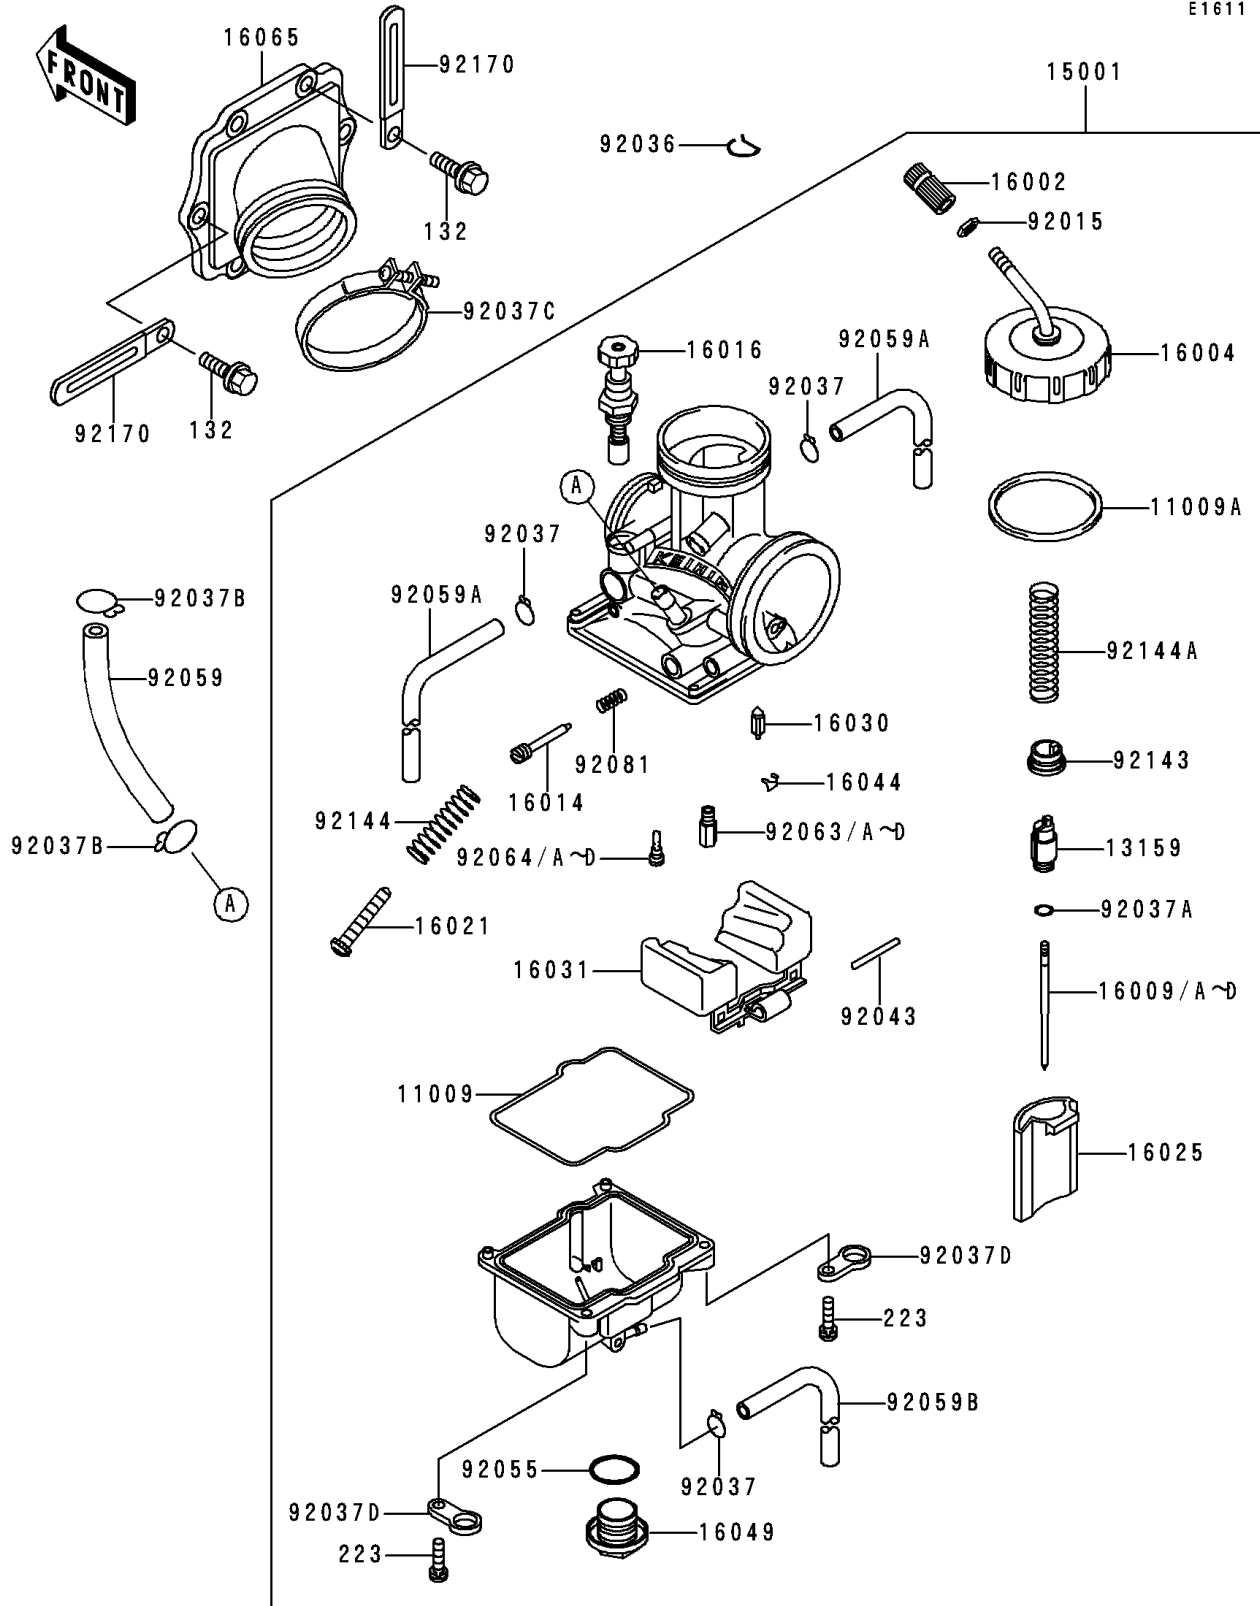

1996 KDX200 PARTS DIAGRAM

Carburetor

E1611