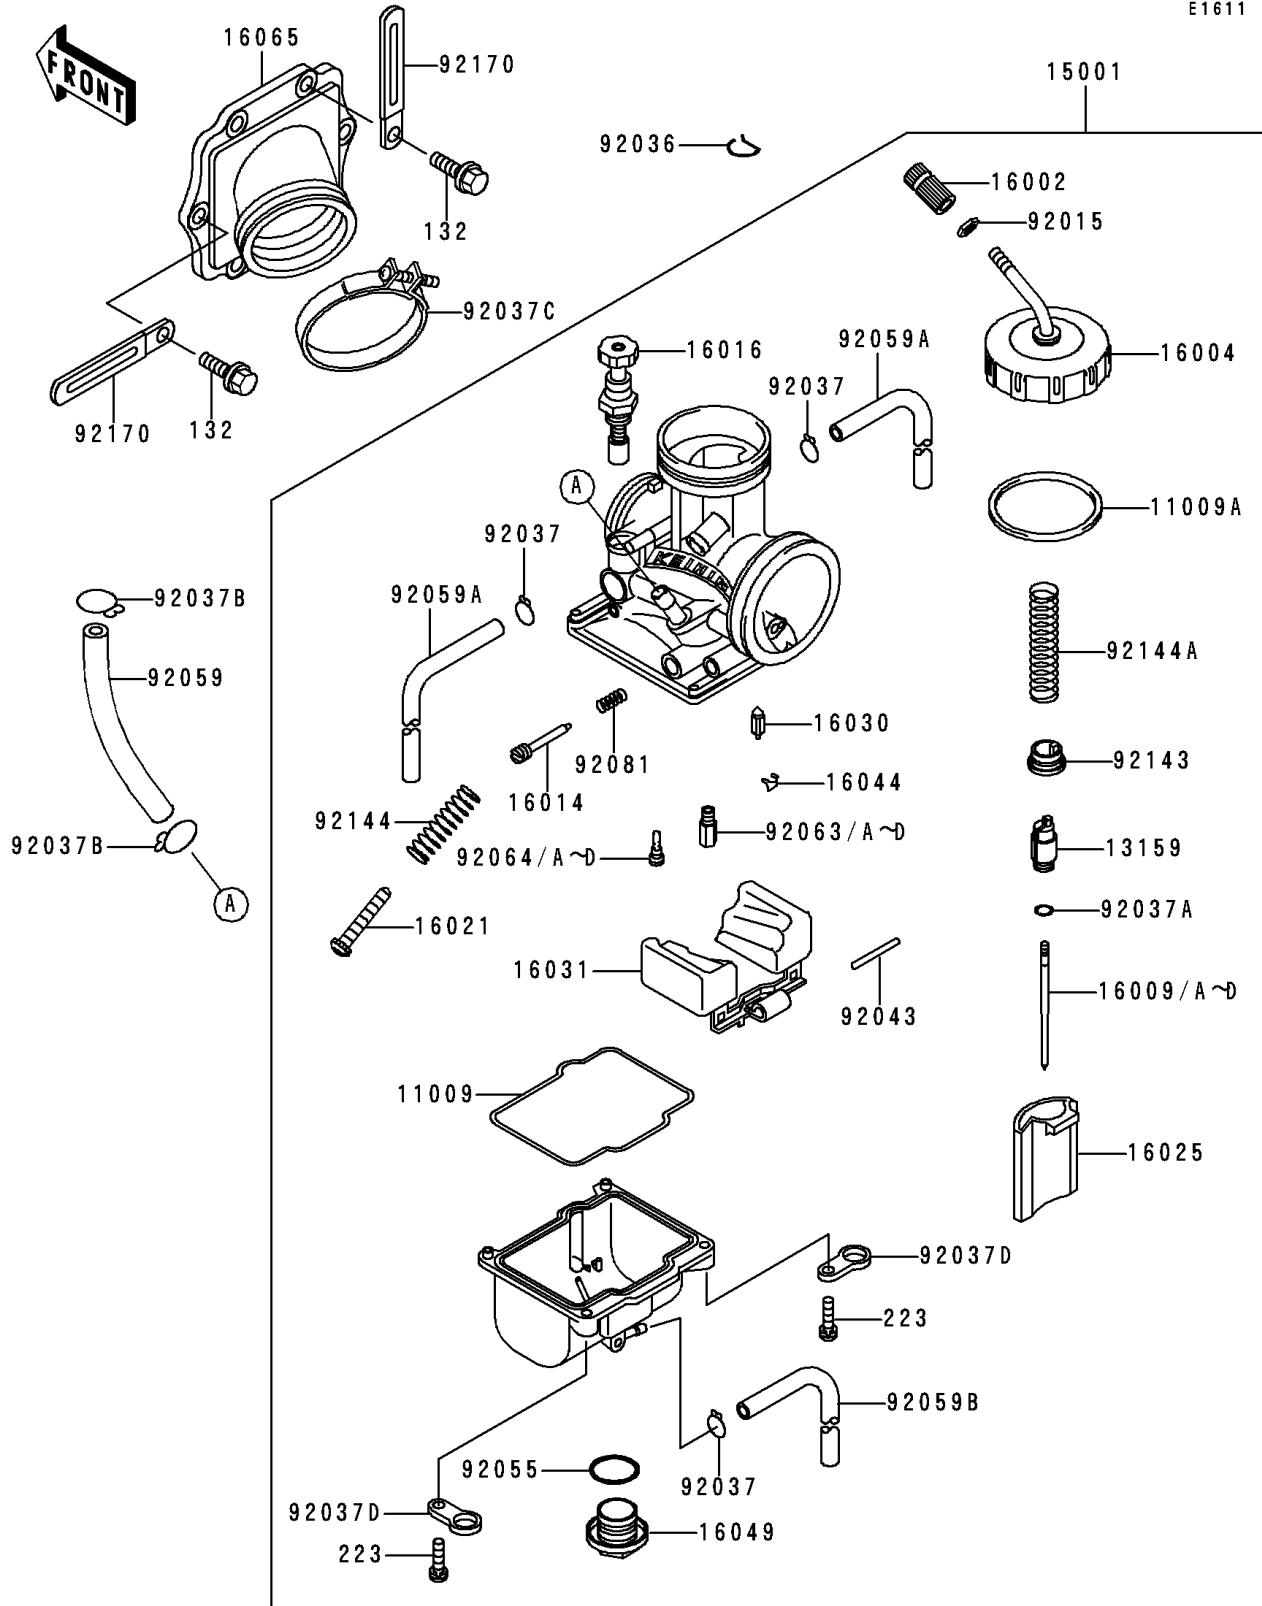

1995 KDX200 PARTS DIAGRAM

Carburetor

E1611