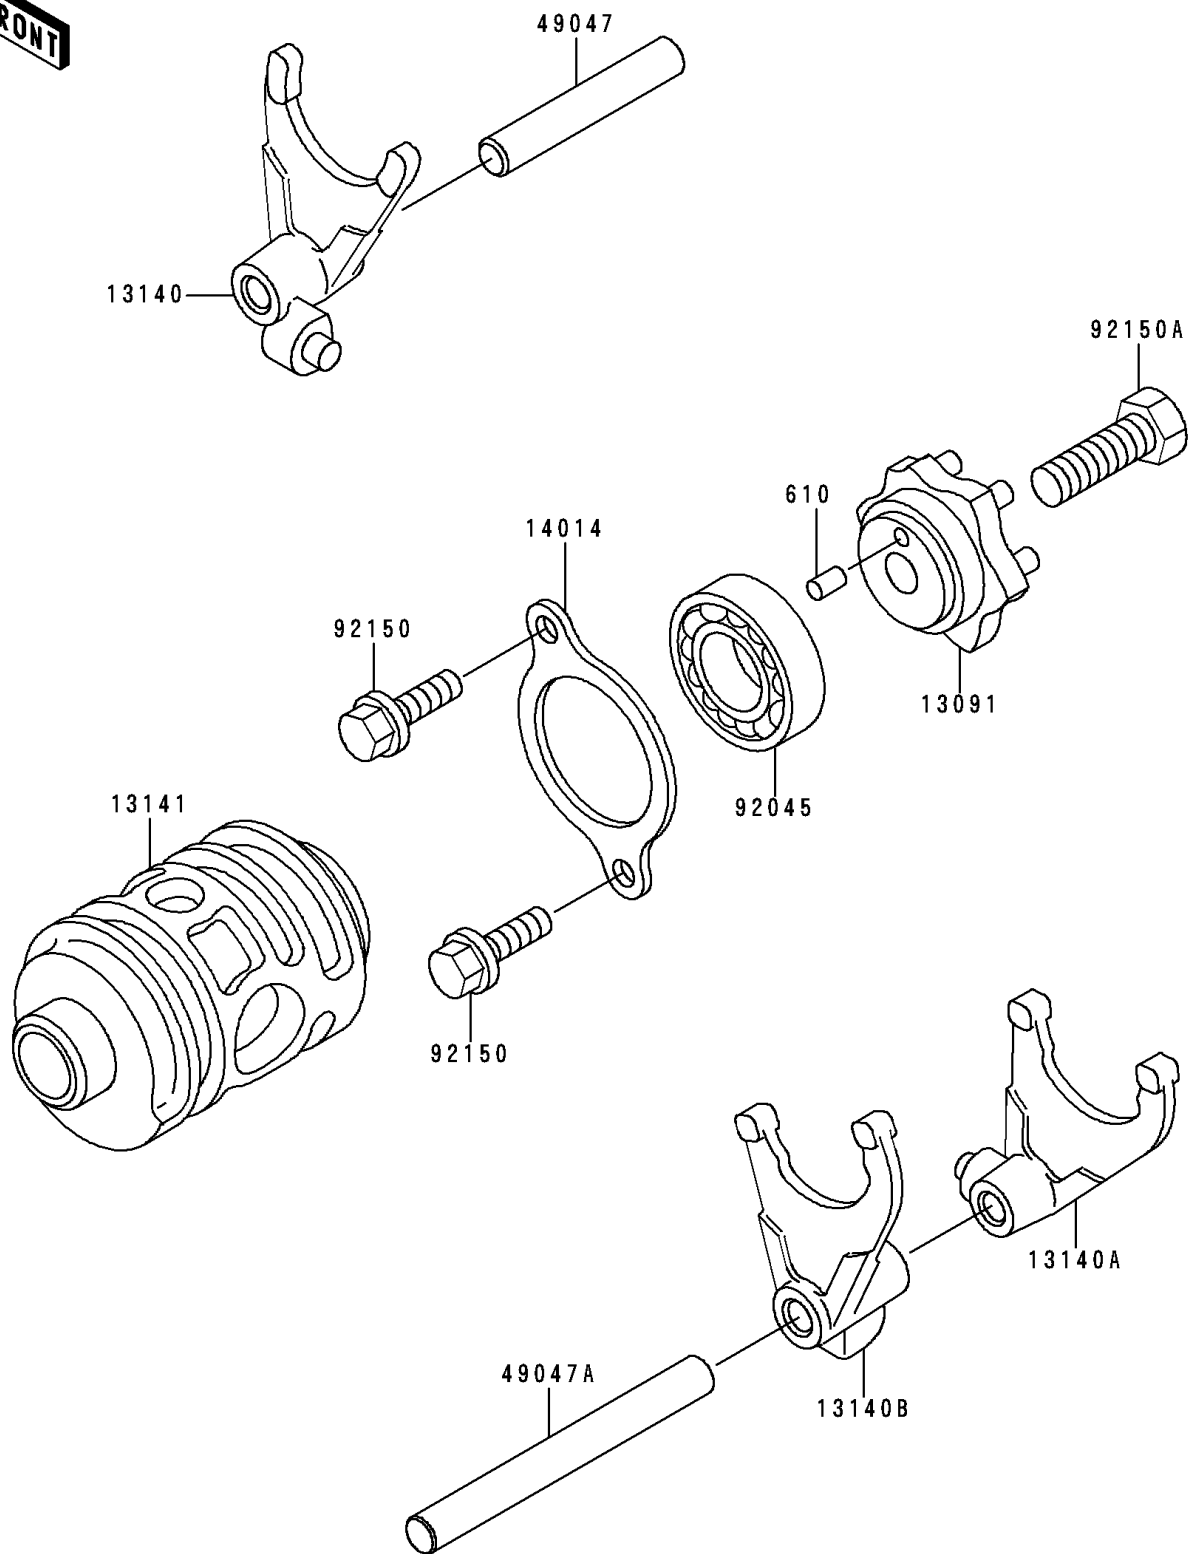

1999 KDX200 PARTS DIAGRAM

Gear Change Drum/Shift Fork(s)

E1362

1999 KDX200 PARTS LIST

Gear Change Drum/Shift Fork(s)

ITEM NAME	PART NUMBER	QUANTITY
ROLLER,4X8 (Ref # 610)	610A0408	1
HOLDER,CHANGE DRUM (Ref # 13091)	13091-1364	1
FORK-SHIFT,5TH&TOP (Ref # 13140)	13140-1074	1
FORK-SHIFT,LOW&4TH (Ref # 13140A)	13140-1243	1
FORK-SHIFT,2ND&3RD (Ref # 13140B)	13140-1244	1
DRUM-CHANGE (Ref # 13141)	13141-1117	1
PLATE-POSITION (Ref # 14014)	14014-1020	1
ROD-SHIFT,8X58 (Ref # 49047)	49047-1089	1
ROD-SHIFT,8X82.5 (Ref # 49047A)	49047-1090	1
BEARING-BALL (Ref # 92045)	92045-1319	1
BOLT,6X12 (Ref # 92150)	92150-1868	1
BOLT,8X25 (Ref # 92150A)	92150-1911	1