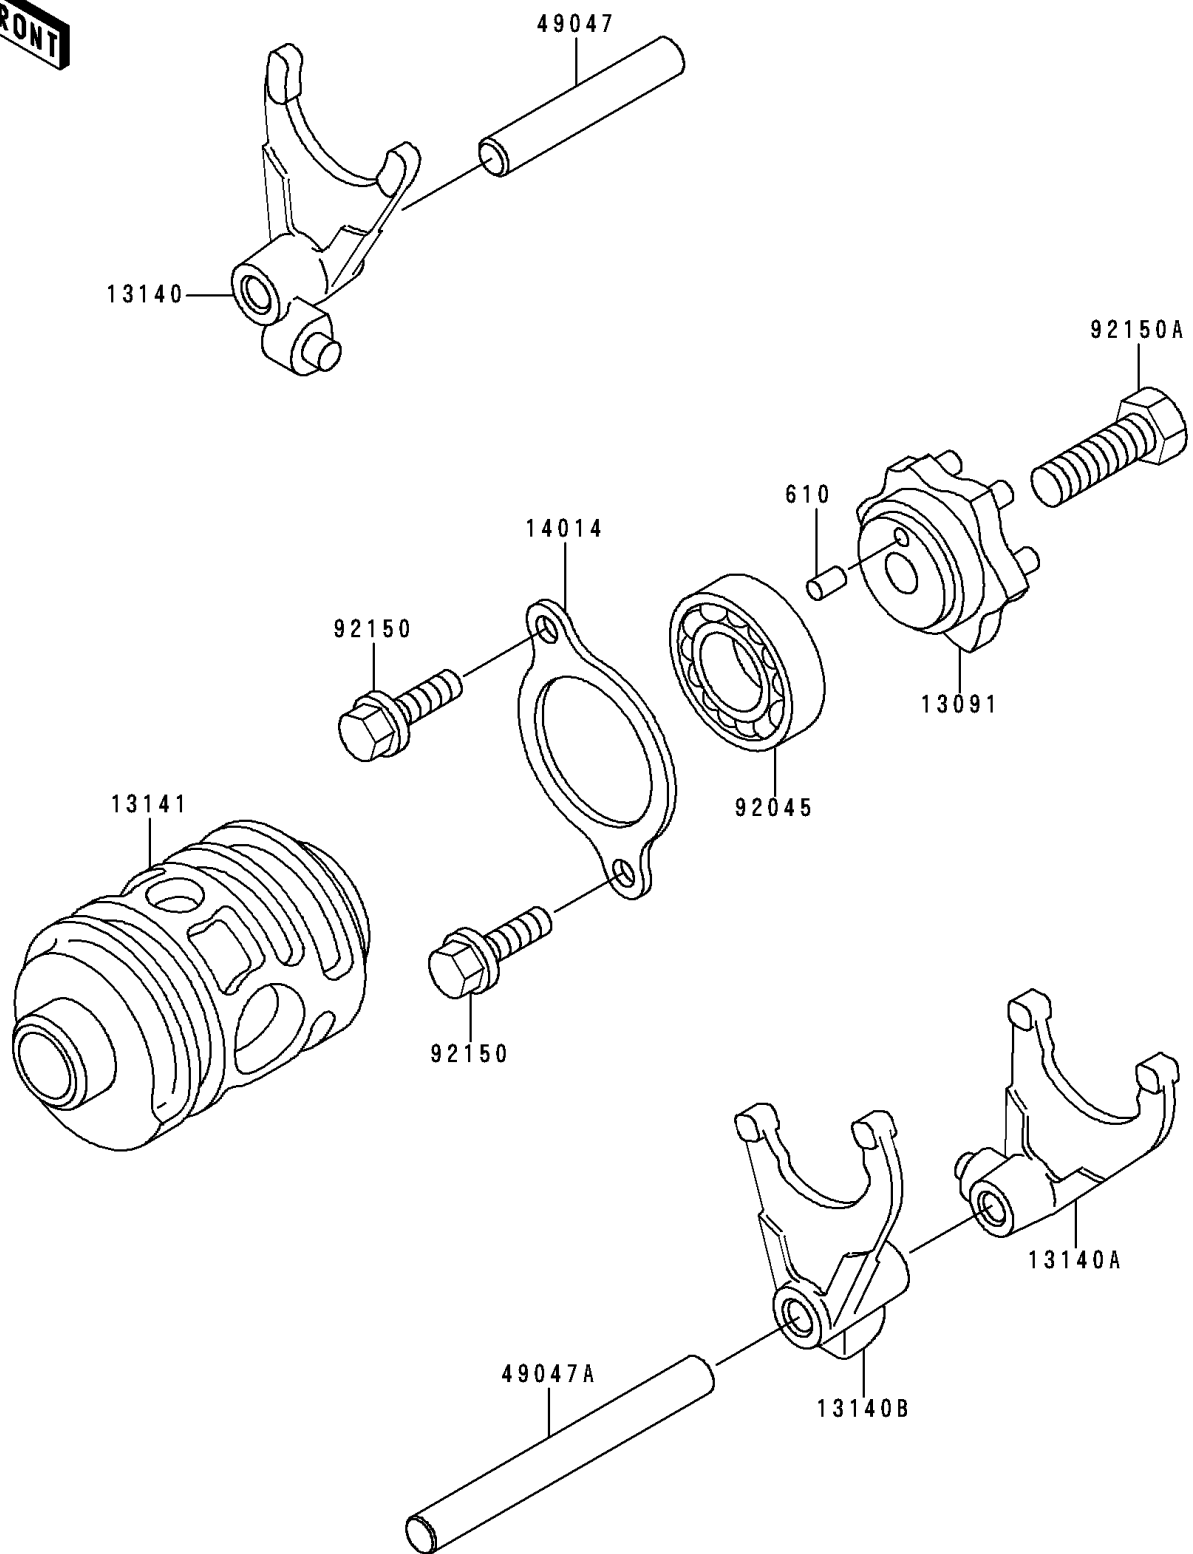

## 1996 KDX200 PARTS DIAGRAM

Gear Change Drum/Shift Fork(s)

E1362

## 1996 KDX200 PARTS LIST

Gear Change Drum/Shift Fork(s)

ITEM NAME	PART NUMBER	QUANTITY
ROLLER,4X8 (Ref # 610)	610A0408	1
HOLDER,CHANGE DRUM (Ref # 13091)	13091-1364	1
FORK-SHIFT,5TH&TOP (Ref # 13140)	13140-1074	1
FORK-SHIFT,LOW&4TH (Ref # 13140A)	13140-1243	1
FORK-SHIFT,2ND&3RD (Ref # 13140B)	13140-1244	1
DRUM-CHANGE (Ref # 13141)	13141-1117	1
PLATE-POSITION (Ref # 14014)	14014-1020	1
ROD-SHIFT,8X58 (Ref # 49047)	49047-1089	1
ROD-SHIFT,8X82.5 (Ref # 49047A)	49047-1090	1
BEARING-BALL (Ref # 92045)	92045-1319	1
BOLT,6X12 (Ref # 92150)	92150-1868	1
BOLT,8X25 (Ref # 92150A)	92150-1911	1