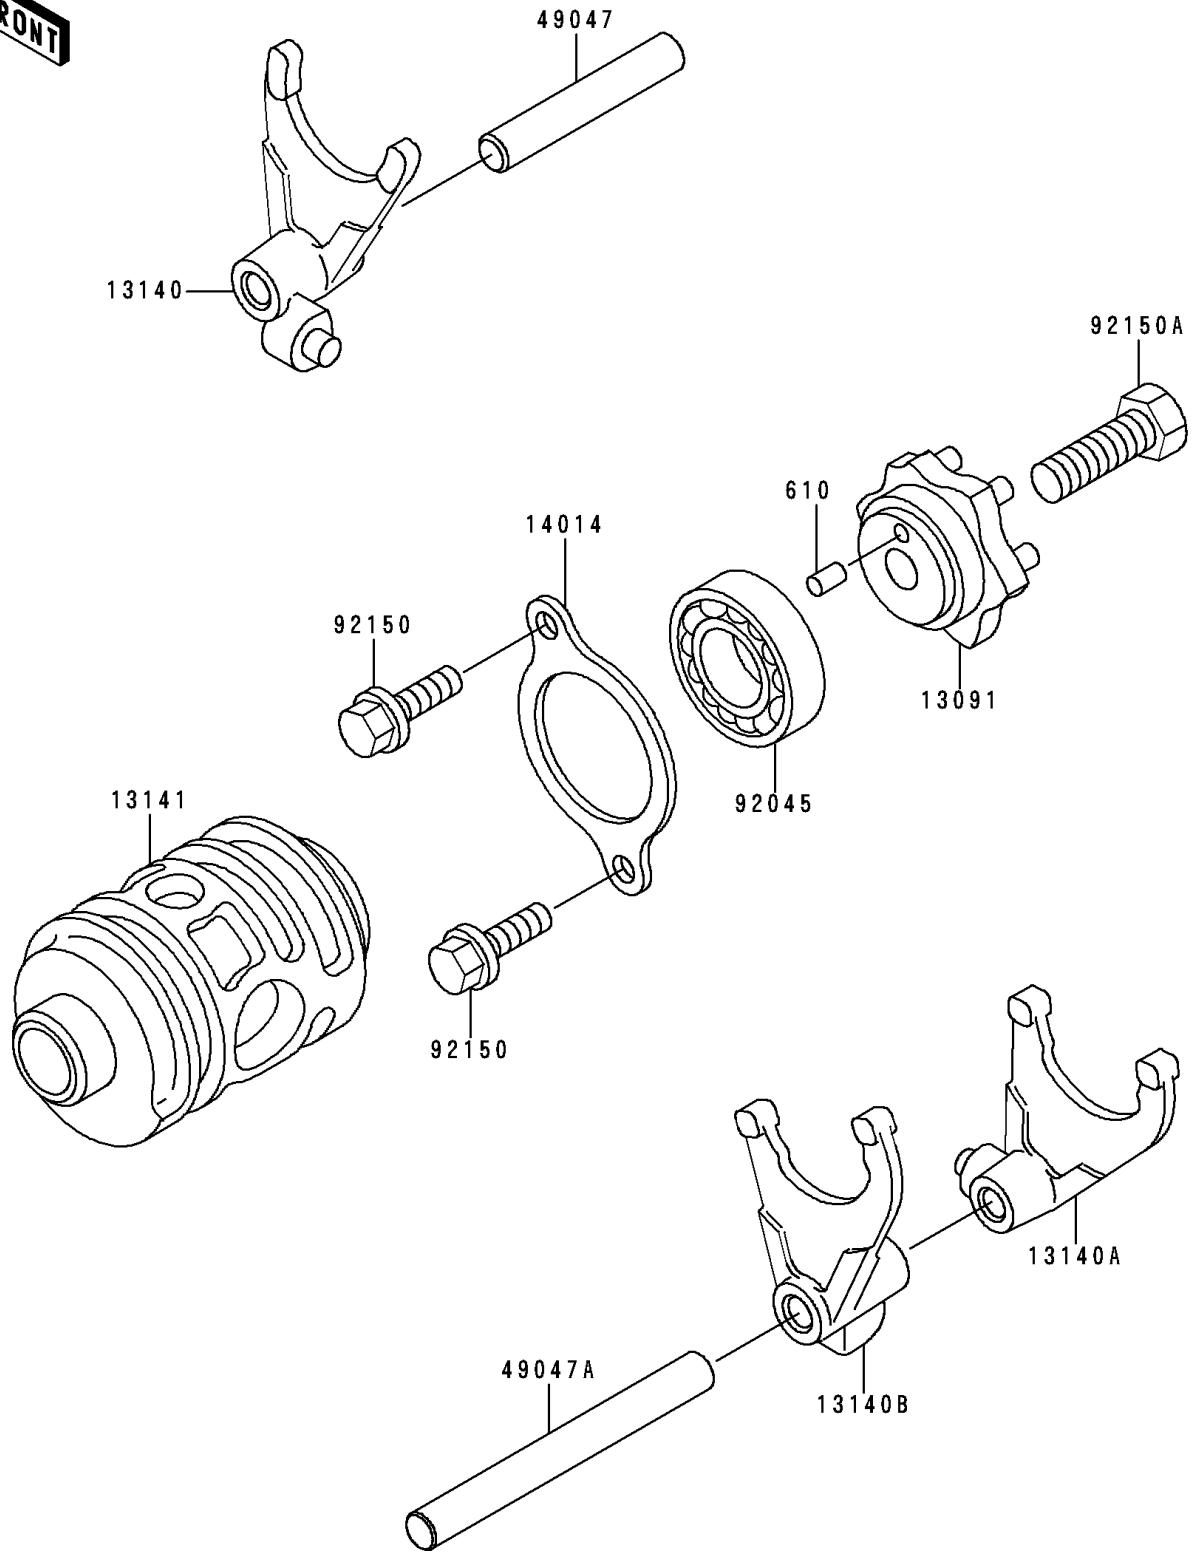

1995 KDX200 PARTS DIAGRAM

Gear Change Drum/Shift Fork(s)

E1362

1995 KDX200 PARTS LIST

Gear Change Drum/Shift Fork(s)

ITEM NAME	PART NUMBER	QUANTITY
ROLLER,4X8 (Ref # 610)	610A0408	1
HOLDER,CHANGE DRUM (Ref # 13091)	13091-1364	1
FORK-SHIFT,5TH&TOP (Ref # 13140)	13140-1074	1
FORK-SHIFT,LOW&4TH (Ref # 13140A)	13140-1243	1
FORK-SHIFT,2ND&3RD (Ref # 13140B)	13140-1244	1
DRUM-CHANGE (Ref # 13141)	13141-1117	1
PLATE-POSITION (Ref # 14014)	14014-1020	1
ROD-SHIFT,8X58 (Ref # 49047)	49047-1089	1
ROD-SHIFT,8X82.5 (Ref # 49047A)	49047-1090	1
BEARING-BALL (Ref # 92045)	92045-1319	1
BOLT,6X12 (Ref # 92150)	92150-1868	2
BOLT,8X25 (Ref # 92150A)	92150-1911	1