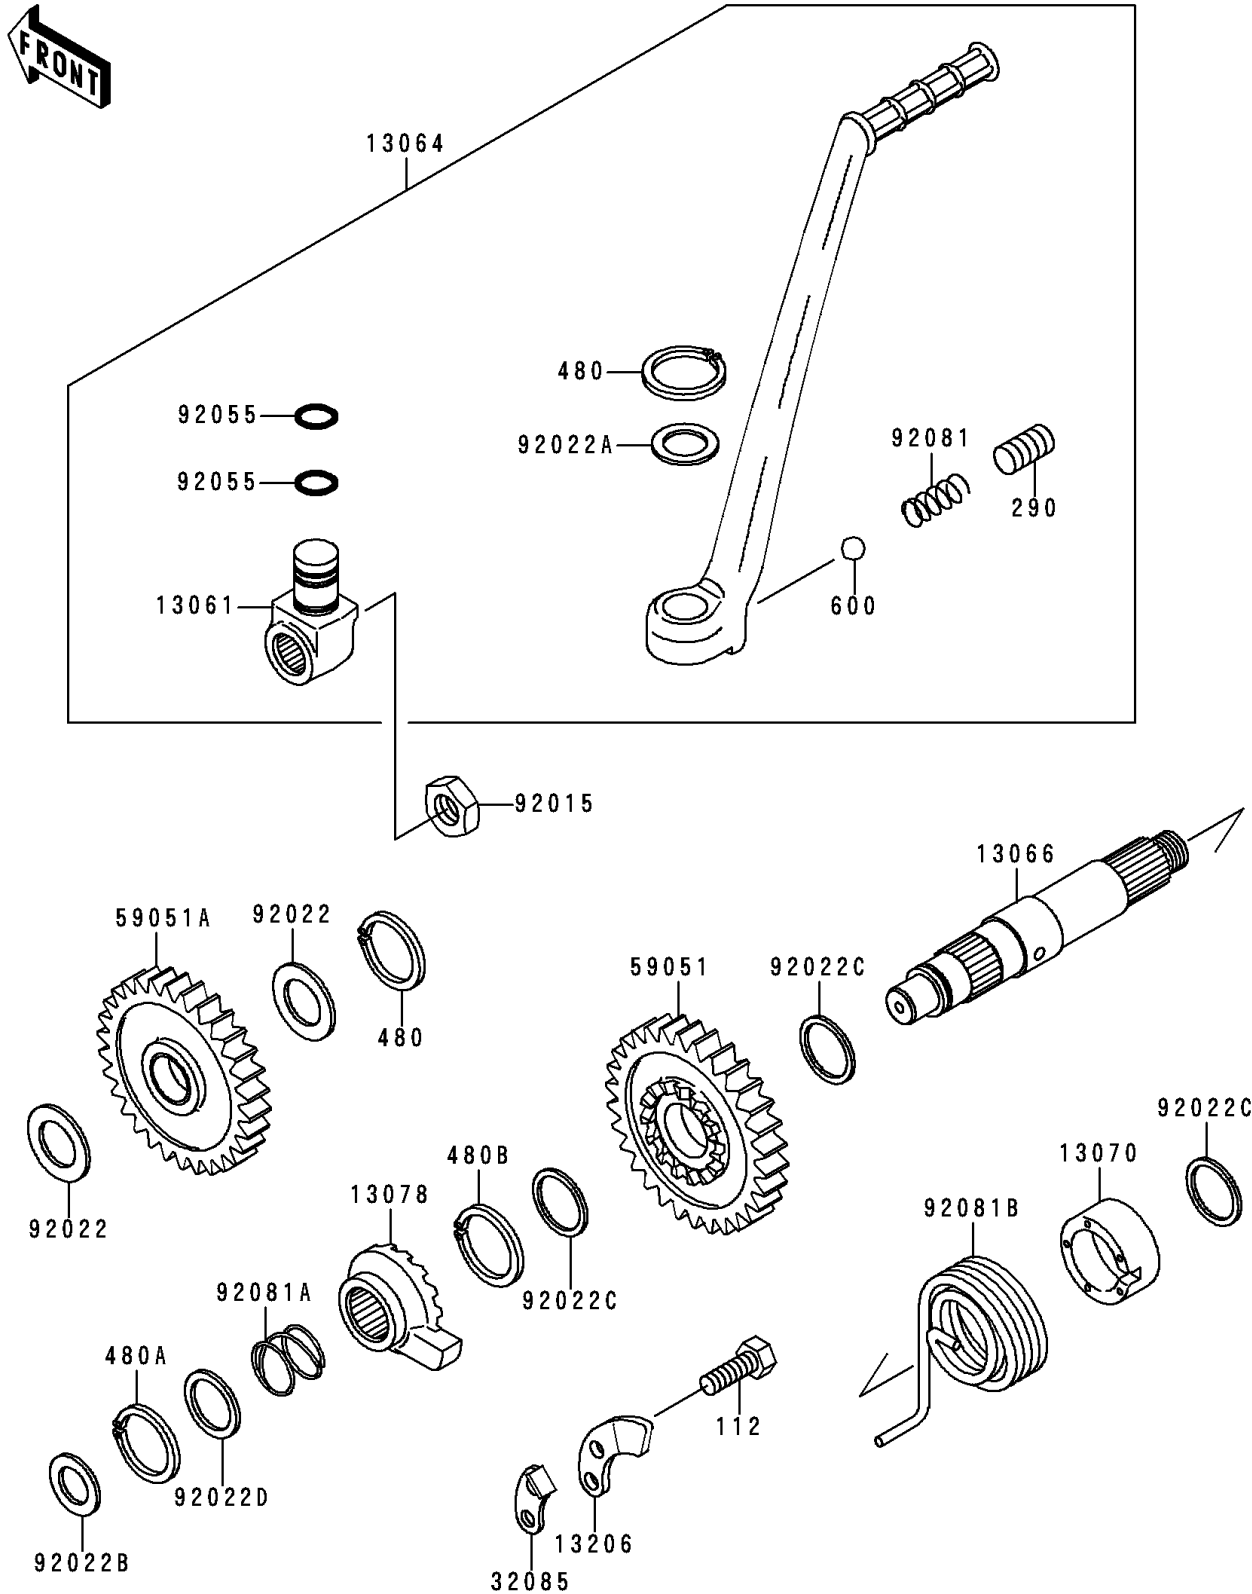

1996 KDX200 PARTS DIAGRAM

Kickstarter Mechanism

E1340

1996 KDX200 PARTS LIST

Kickstarter Mechanism

ITEM NAME	PART NUMBER	QUANTITY
BOLT-UPSET (Ref # 112)	112Y0618	1
SCREW-SET-SOCKET,8X8 (Ref # 290)	290Q0808	1
CIRCLIP-TYPE-C,15MM (Ref # 480)	480J1500	1
CIRCLIP-TYPE-C,16MM (Ref # 480A)	480J1600	1
CIRCLIP-TYPE-C,18MM (Ref # 480B)	480J1800	1
BALL-STEEL,1/4" (Ref # 600)	600A0800	1
BOSS,KICK PEDAL (Ref # 13061)	13061-1487	1
LEVER-ASSY-KICK,PEDAL (Ref # 13064)	13064-1174	1
SHAFT-KICK (Ref # 13066)	13066-1071	1
GUIDE,KICK SPRING (Ref # 13070)	13070-1063	1
RATCHET (Ref # 13078)	13078-1063	1
GUIDE-KICK (Ref # 13206)	13206-1061	1
STOPPER,KICKSTARTER (Ref # 32085)	32085-1016	1
GEAR-SPUR,KICKSTARTER (Ref # 59051)	59051-1224	1
GEAR-SPUR,KICK,30T (Ref # 59051A)	59051-1309	1
NUT,12MM (Ref # 92015)	92015-1958	1
WASHER,15.3X25X0.5 (Ref # 92022)	92022-1045	1
WASHER,16.3X24X1 (Ref # 92022A)	92022-1205	1
WASHER,12.3X20X0.5 (Ref # 92022B)	92022-269	1
WASHER,18.3X22X0.5 (Ref # 92022C)	92022-271	1
WASHER,16.8X22X0.5 (Ref # 92022D)	92022-315	1
RING-O,10X1.5 (Ref # 92055)	92055-061	1
SPRING,KICK PEDAL (Ref # 92081)	92081-020	1
SPRING,RATCHET (Ref # 92081A)	92081-122	1
SPRING,KICKSTARTER (Ref # 92081B)	92081-1926	1