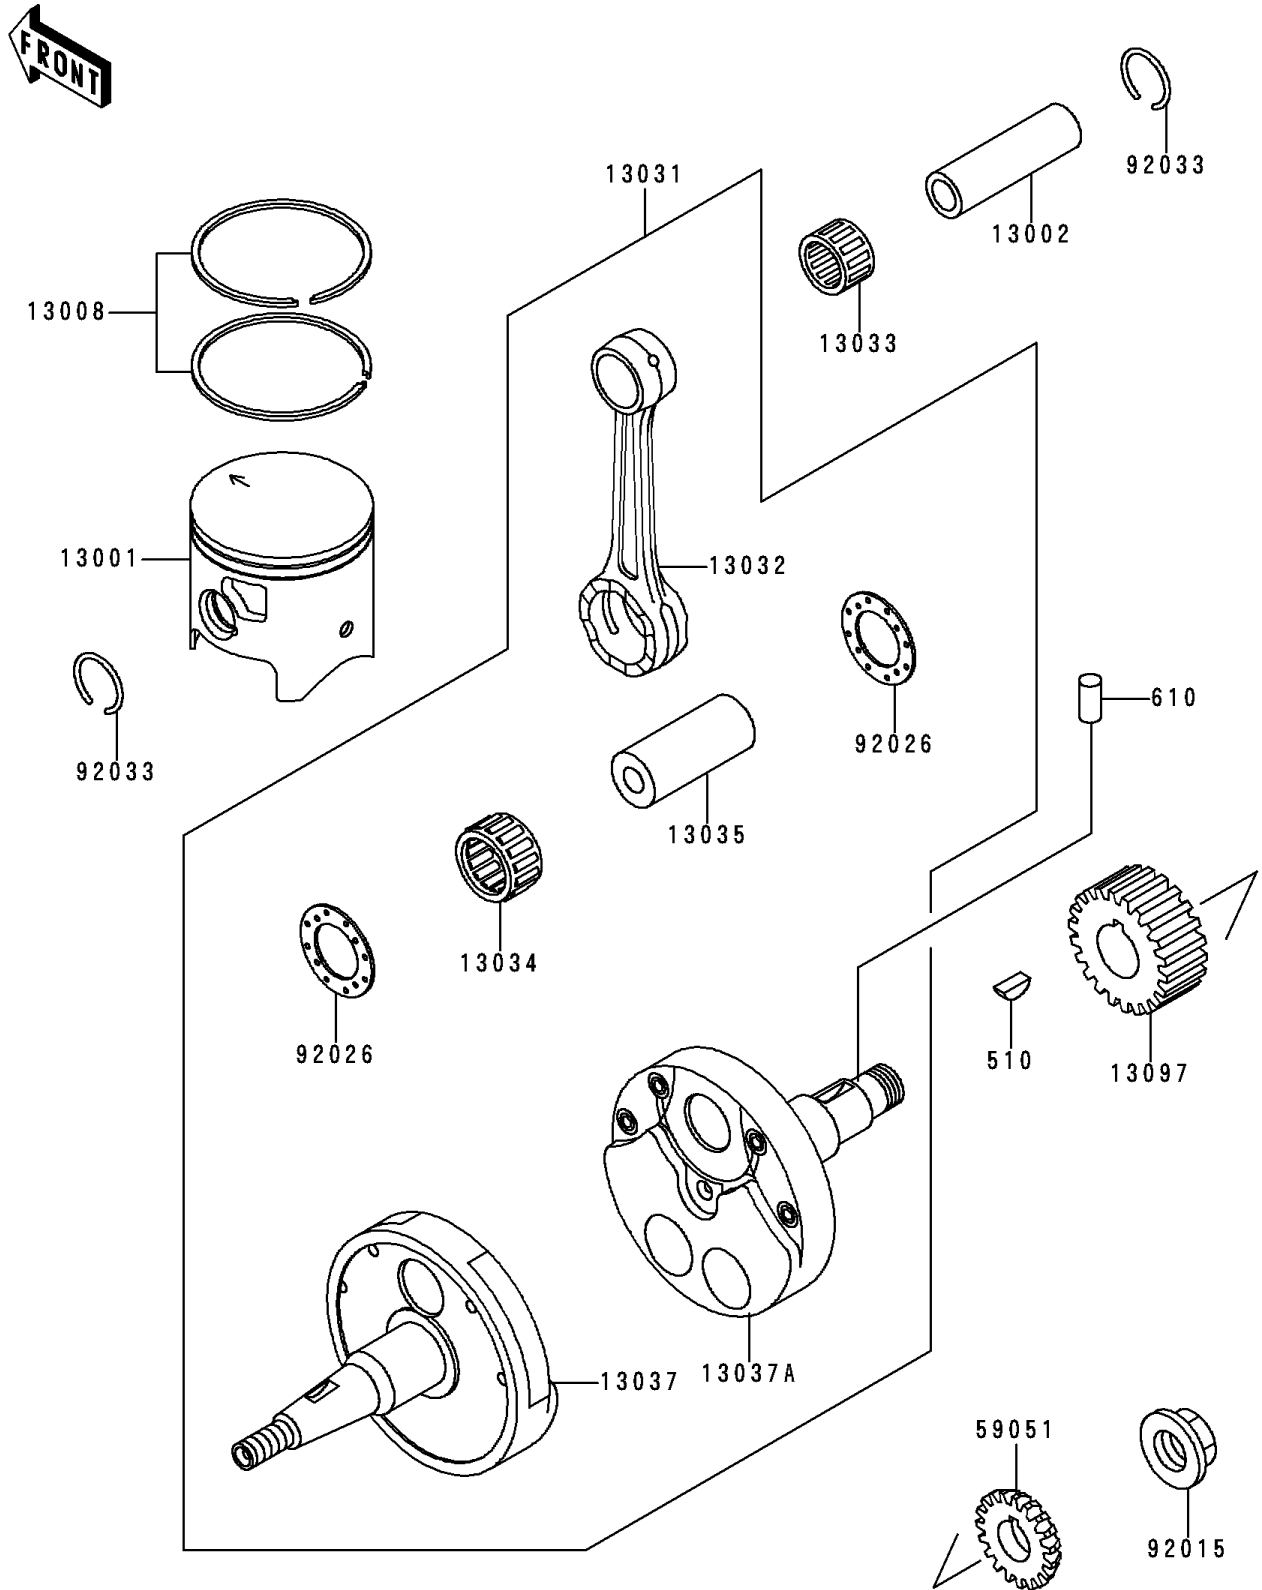

1996 KDX200 PARTS DIAGRAM

Crankshaft/Piston(s)

E1320

1996 KDX200 PARTS LIST

Crankshaft/Piston(s)

ITEM NAME	PART NUMBER	QUANTITY
KEY-WOODRUFF (Ref # 510)	510A5100	1
ROLLER,4X8 (Ref # 610)	610A0408	1
PISTON-ENGINE (Ref # 13001)	13001-1317	1
PIN-PISTON (Ref # 13002)	13002-1053	1
RING-SET-PISTON (Ref # 13008)	13008-1116	1
CRANKSHAFT-COMP (Ref # 13031)	13031-1382	1
ROD-CONNECTING (Ref # 13032)	13032-1210	1
BEARING-SMALL END (Ref # 13033)	13033-1056	1
BEARING-BIG END,B4 (Ref # 13034)	13034-1081	1
PIN-CRANK (Ref # 13035)	13035-1010	1
CRANKSHAFT,LH (Ref # 13037)	13037-1488	1
CRANKSHAFT,RH (Ref # 13037A)	13037-1490	1
GEAR-PRIMARY SPUR,22T (Ref # 13097)	13097-1320	1
GEAR-SPUR,WATER PUMP (Ref # 59051)	59051-1207	1
NUT (Ref # 92015)	92015-1581	1
SPACER,22.5X37X1.0 (Ref # 92026)	92026-011	1
RING-SNAP,PISTON PIN (Ref # 92033)	92033-1242	1