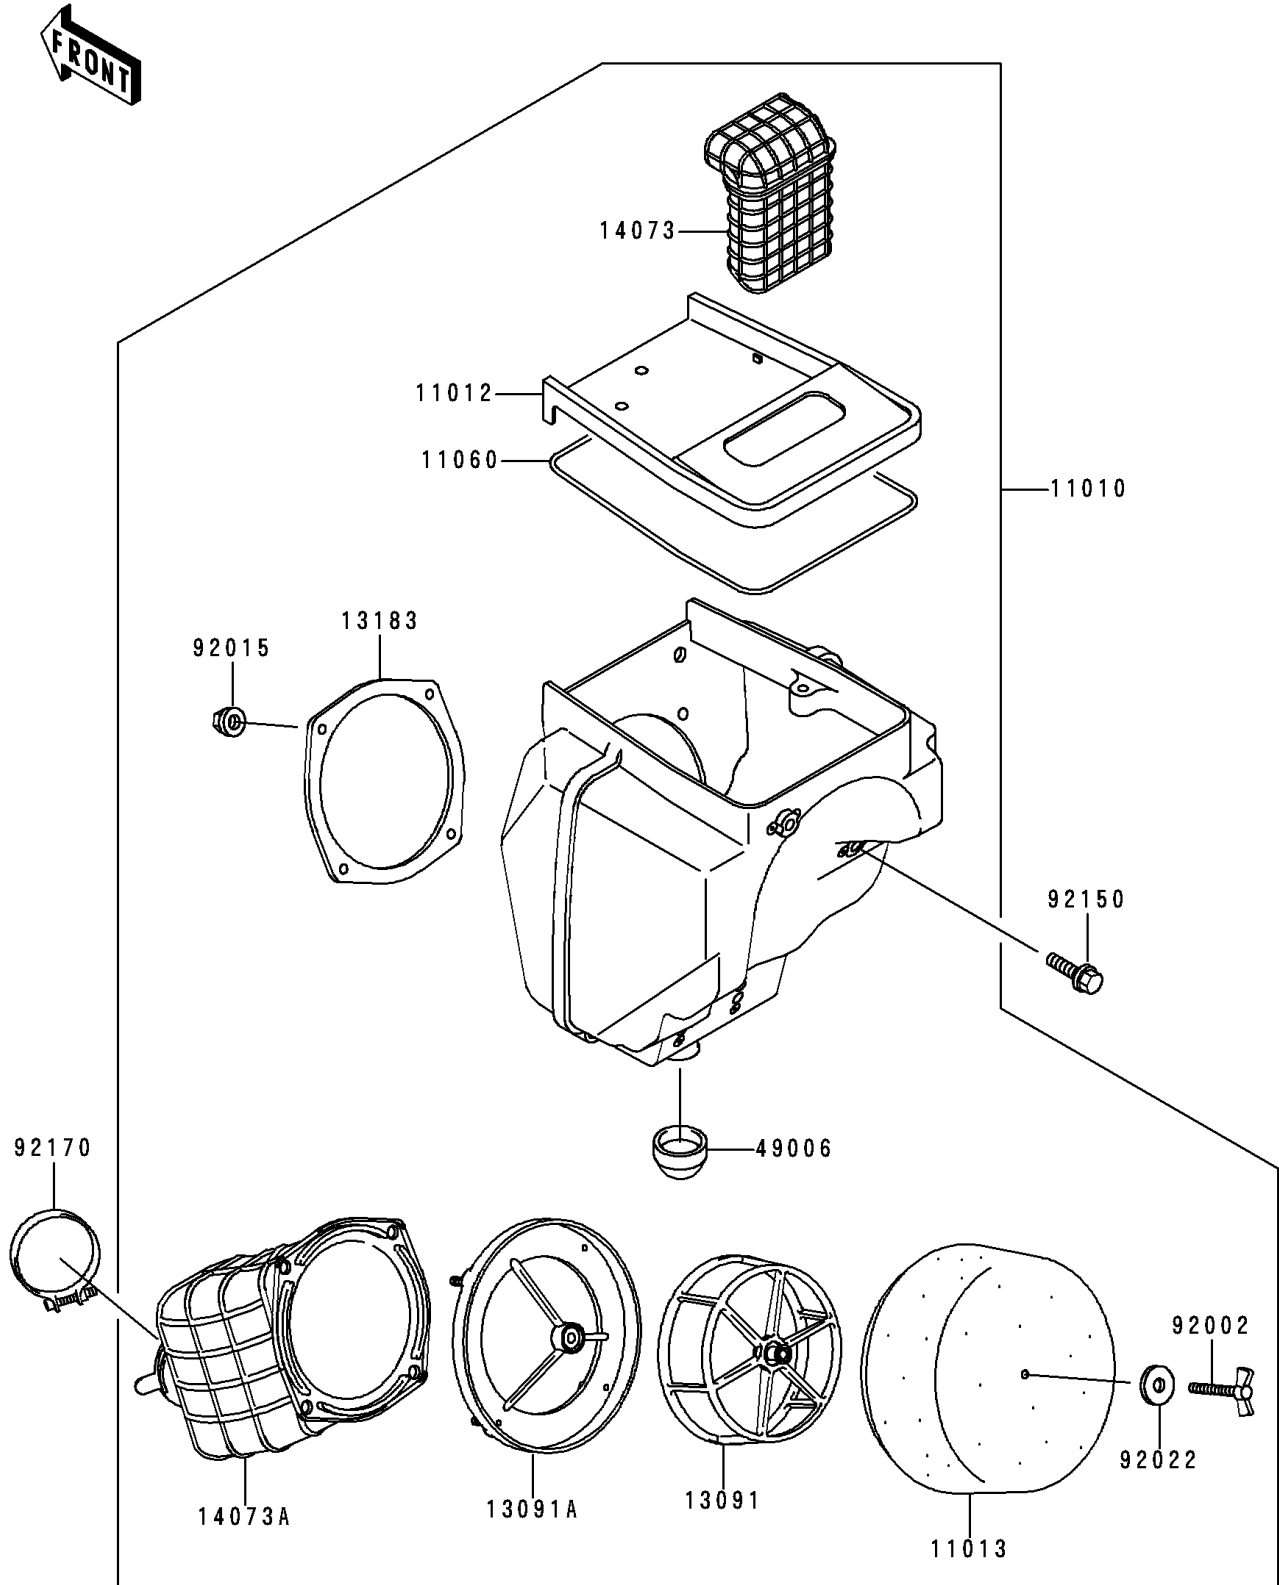

## 1999 KDX200 PARTS DIAGRAM

Air Cleaner

E1130

## 1999 KDX200 PARTS LIST

Air Cleaner

ITEM NAME	PART NUMBER	QUANTITY
FILTER-ASSY-AIR (Ref # 11010)	11010-1575	1
CAP,AIR FILTER (Ref # 11012)	11012-1913	1
ELEMENT-AIR FILTER (Ref # 11013)	11013-1260	1
GASKET,AIR FILTER (Ref # 11060)	11060-1664	1
HOLDER,ELEMENT (Ref # 13091)	13091-1454	1
HOLDER (Ref # 13091A)	13091-1951	1
PLATE,DUCT FITTING (Ref # 13183)	13183-1046	1
DUCT,AIR INLET (Ref # 14073)	14073-1577	1
DUCT,AIR FILTER (Ref # 14073A)	14073-1597	1
BOOT (Ref # 49006)	49006-1248	1
BOLT,WING (Ref # 92002)	92002-1719	1
NUT,FLANGED,5MM (Ref # 92015)	92015-1259	1
WASHER,6.5X20X1.6 (Ref # 92022)	92022-125	1
BOLT,6X20 (Ref # 92150)	92150-1892	1
CLAMP,65MM (Ref # 92170)	92170-1526	1