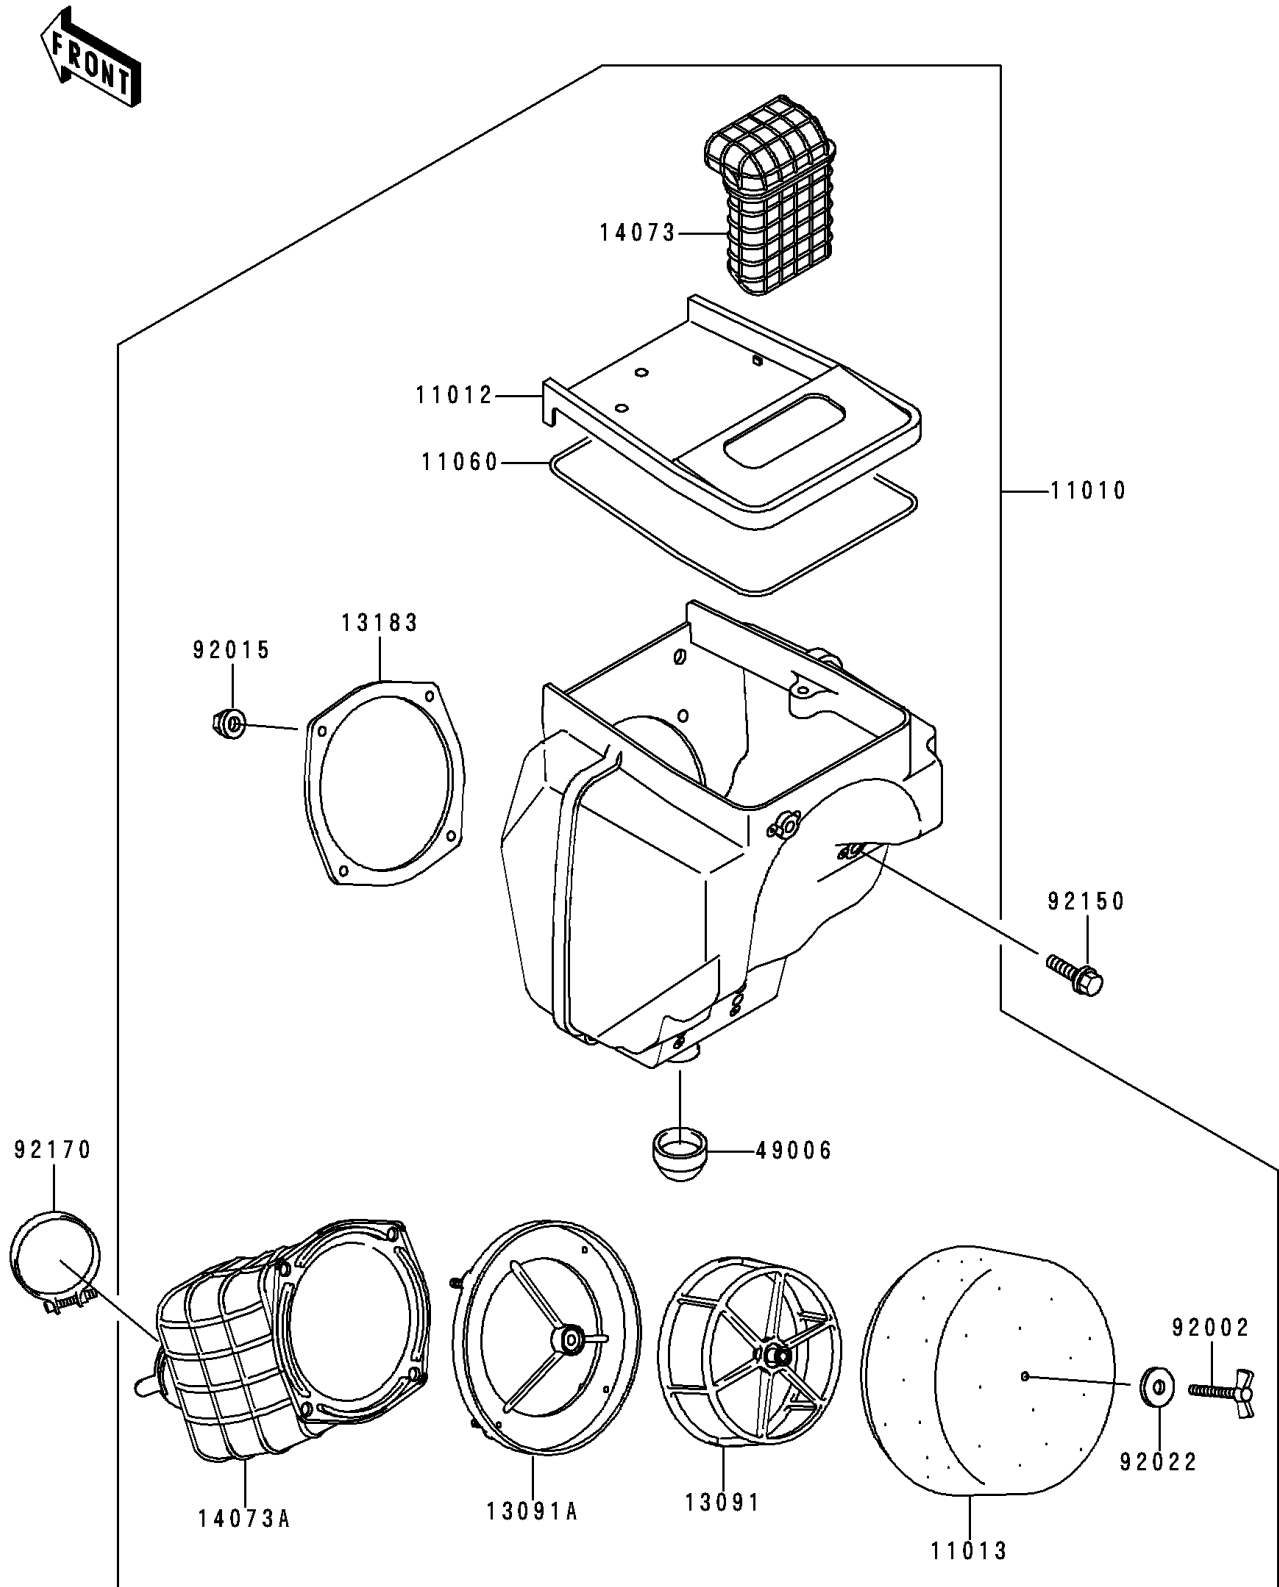

## 1996 KDX200 PARTS DIAGRAM

Air Cleaner

E1130

## 1996 KDX200 PARTS LIST

Air Cleaner

ITEM NAME	PART NUMBER	QUANTITY
FILTER-ASSY-AIR (Ref # 11010)	11010-1575	1
CAP,AIR FILTER (Ref # 11012)	11012-1913	1
ELEMENT-AIR FILTER (Ref # 11013)	11013-1260	1
GASKET,AIR FILTER (Ref # 11060)	11060-1664	1
HOLDER,ELEMENT (Ref # 13091)	13091-1454	1
HOLDER (Ref # 13091A)	13091-1951	1
PLATE,DUCT FITTING (Ref # 13183)	13183-1046	1
DUCT,AIR INLET (Ref # 14073)	14073-1577	1
DUCT,AIR FILTER (Ref # 14073A)	14073-1597	1
BOOT (Ref # 49006)	49006-1248	1
BOLT,WING (Ref # 92002)	92002-1719	1
NUT,FLANGED,5MM (Ref # 92015)	92015-1259	1
WASHER,6.5X20X1.6 (Ref # 92022)	92022-125	1
BOLT,6X20 (Ref # 92150)	92150-1892	1
CLAMP,65MM (Ref # 92170)	92170-1526	1