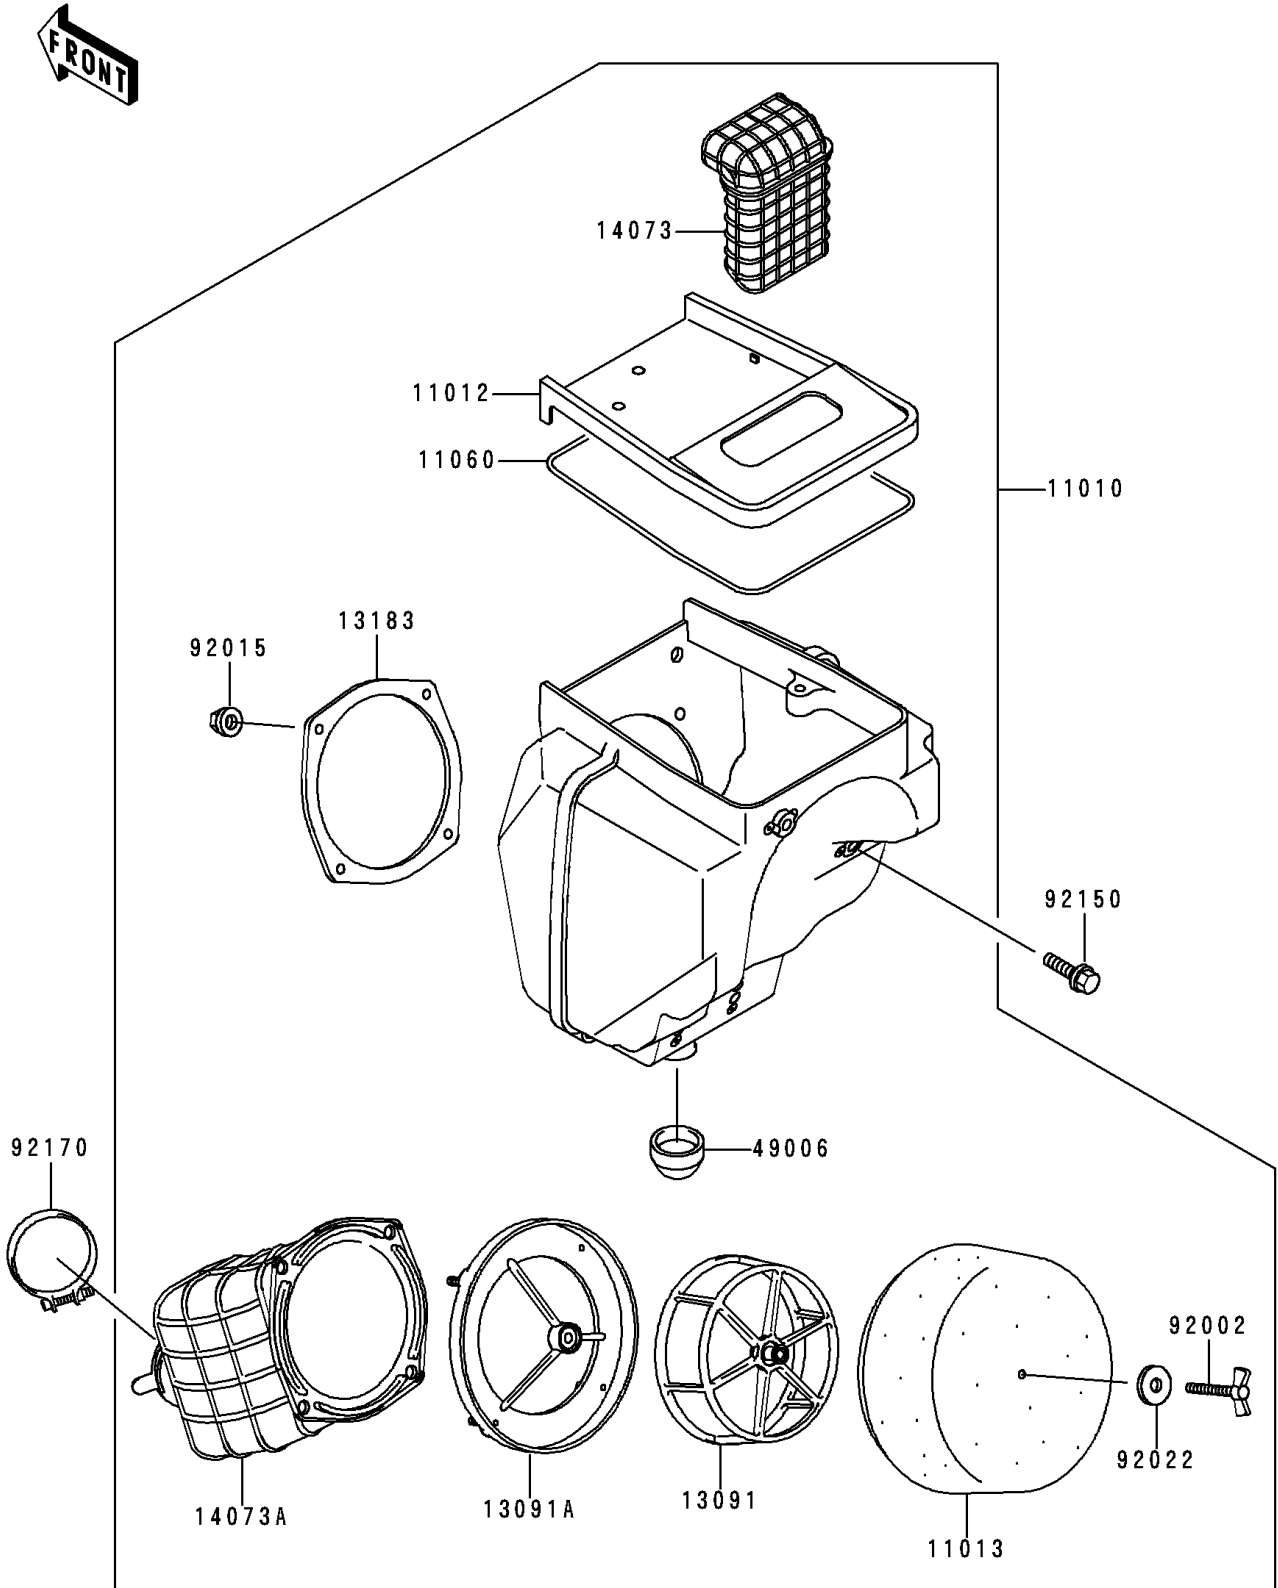

1996 KDX200 PARTS DIAGRAM

Air Cleaner

E1130

1996 KDX200 PARTS LIST

Air Cleaner

ITEM NAME	PART NUMBER	QUANTITY
FILTER-ASSY-AIR (Ref # 11010)	11010-1575	1
CAP,AIR FILTER (Ref # 11012)	11012-1913	1
ELEMENT-AIR FILTER (Ref # 11013)	11013-1260	1
GASKET,AIR FILTER (Ref # 11060)	11060-1664	1
HOLDER,ELEMENT (Ref # 13091)	13091-1454	1
HOLDER (Ref # 13091A)	13091-1951	1
PLATE,DUCT FITTING (Ref # 13183)	13183-1046	1
DUCT,AIR INLET (Ref # 14073)	14073-1577	1
DUCT,AIR FILTER (Ref # 14073A)	14073-1597	1
BOOT (Ref # 49006)	49006-1248	1
BOLT,WING (Ref # 92002)	92002-1719	1
NUT,FLANGED,5MM (Ref # 92015)	92015-1259	4
WASHER,6.5X20X1.6 (Ref # 92022)	92022-125	1
BOLT,6X20 (Ref # 92150)	92150-1892	3
CLAMP,65MM (Ref # 92170)	92170-1526	1