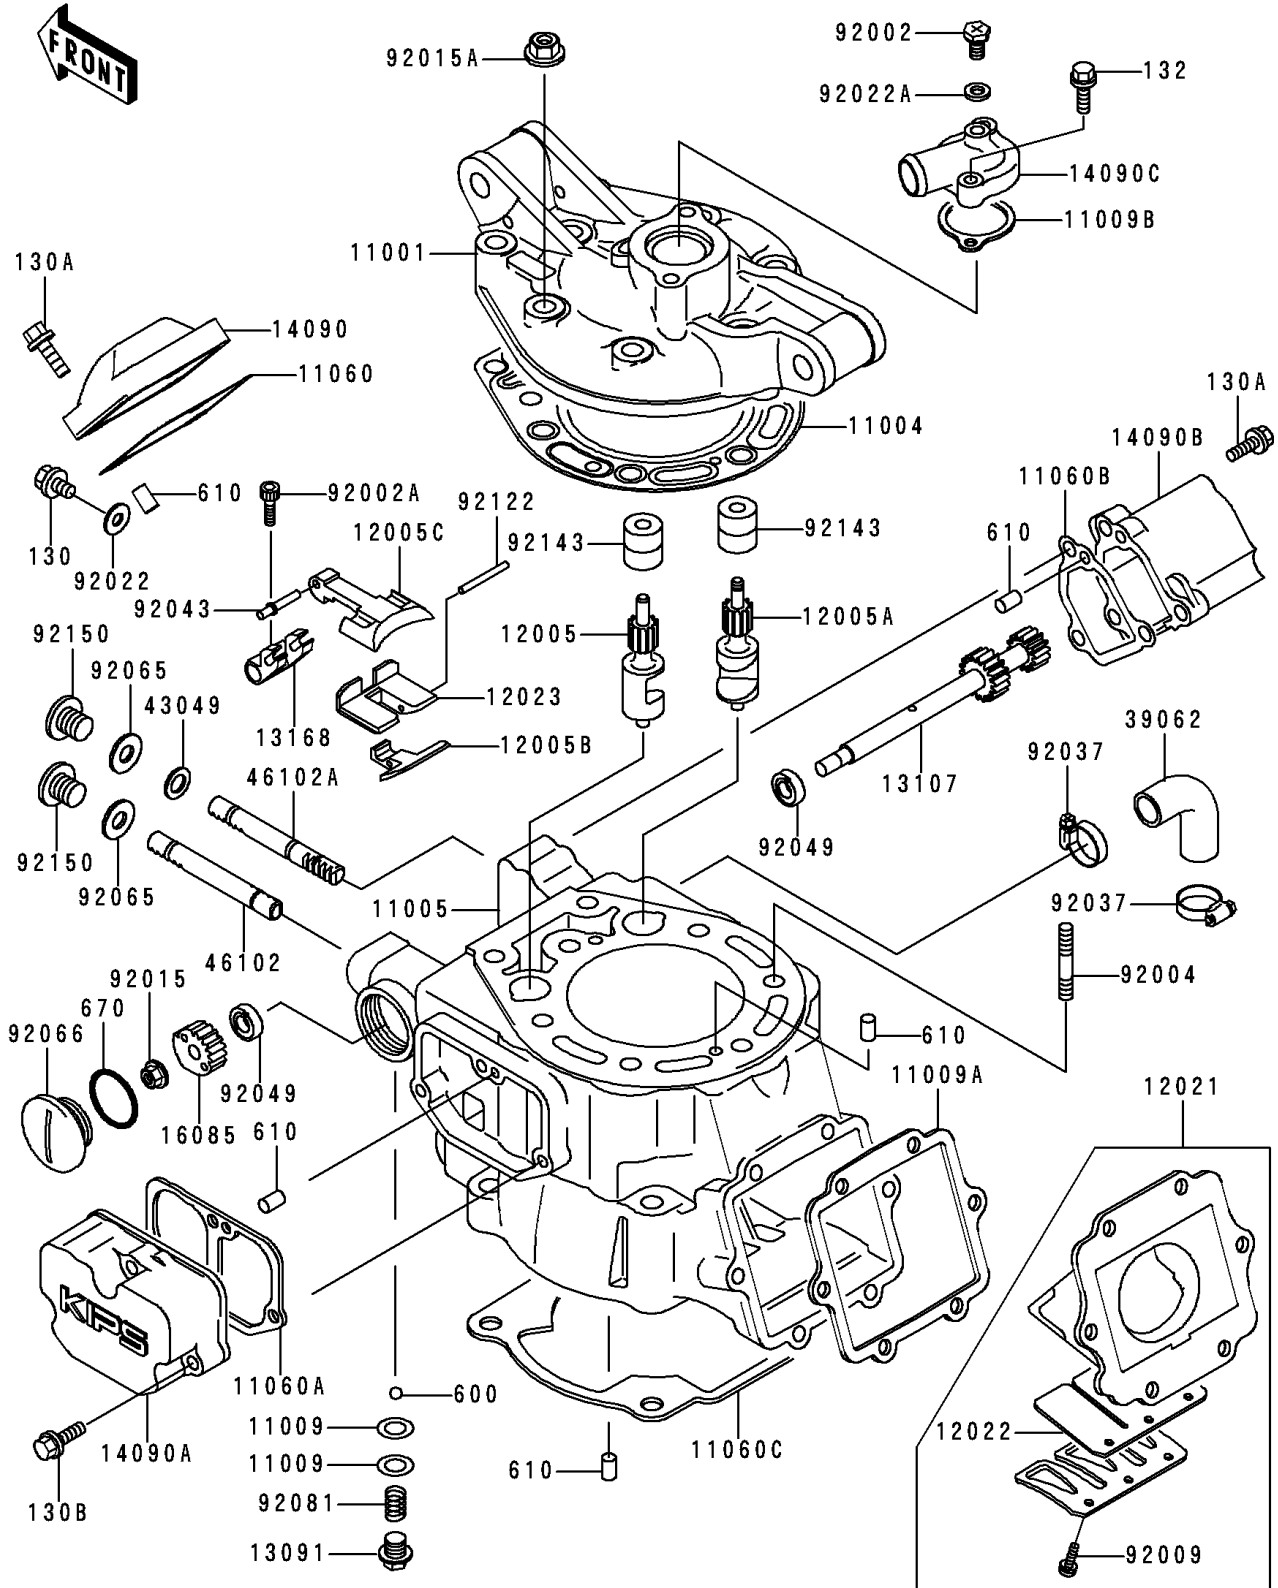

## 1999 KDX200 PARTS DIAGRAM

Cylinder Head/Cylinder

E1110

## 1999 KDX200 PARTS LIST

Cylinder Head/Cylinder

ITEM NAME	PART NUMBER	QUANTITY
BOLT,6X10 (Ref # 92002)	92002-1222	1
BOLT,SOCKET,4X8 (Ref # 92002A)	92002-1403	1
STUD,8X32 (Ref # 92004)	92004-1197	1
SCREW,REED VALVE (Ref # 92009)	92009-1014	1
NUT,FLANGED,6MM (Ref # 92015)	92015-1386	1
NUT,FLANGED,8MM (Ref # 92015A)	92015-1406	1
WASHER,5.2X13X1 (Ref # 92022)	92022-1380	1
WASHER,6.2X11X1 (Ref # 92022A)	92022-304	1
CLAMP,COOLING HOSE (Ref # 92037)	92037-1589	1
PIN,MAIN VALVE (Ref # 92043)	92043-1470	1
SEAL-OIL,SD088144 (Ref # 92049)	92049-1238	1
BOLT-FLANGED (Ref # 130)	130Y0508	1
BOLT-FLANGED (Ref # 130A)	130Y0520	1
BOLT-FLANGED (Ref # 130B)	130Y0525	1
BOLT-FLANGED-SMALL (Ref # 132)	132Y0625	1
BALL-STEEL,3/16" (Ref # 600)	600A0600	1
ROLLER,4X8 (Ref # 610)	610A0408	1
O RING,22MM (Ref # 670)	670B2022	1
GASKET,10.5X16X1,DRAIN PLUG (Ref # 92065)	92065-058	1
PLUG (Ref # 92066)	92066-1414	1
SPRING,CLUTCH PLATE (Ref # 92081)	92081-1527	1
ROLLER,3X31.8 (Ref # 92122)	92122-1187	1
COLLAR,6X15X17.2 (Ref # 92143)	92143-1694	1
BOLT,10X10 (Ref # 92150)	92150-1867	1