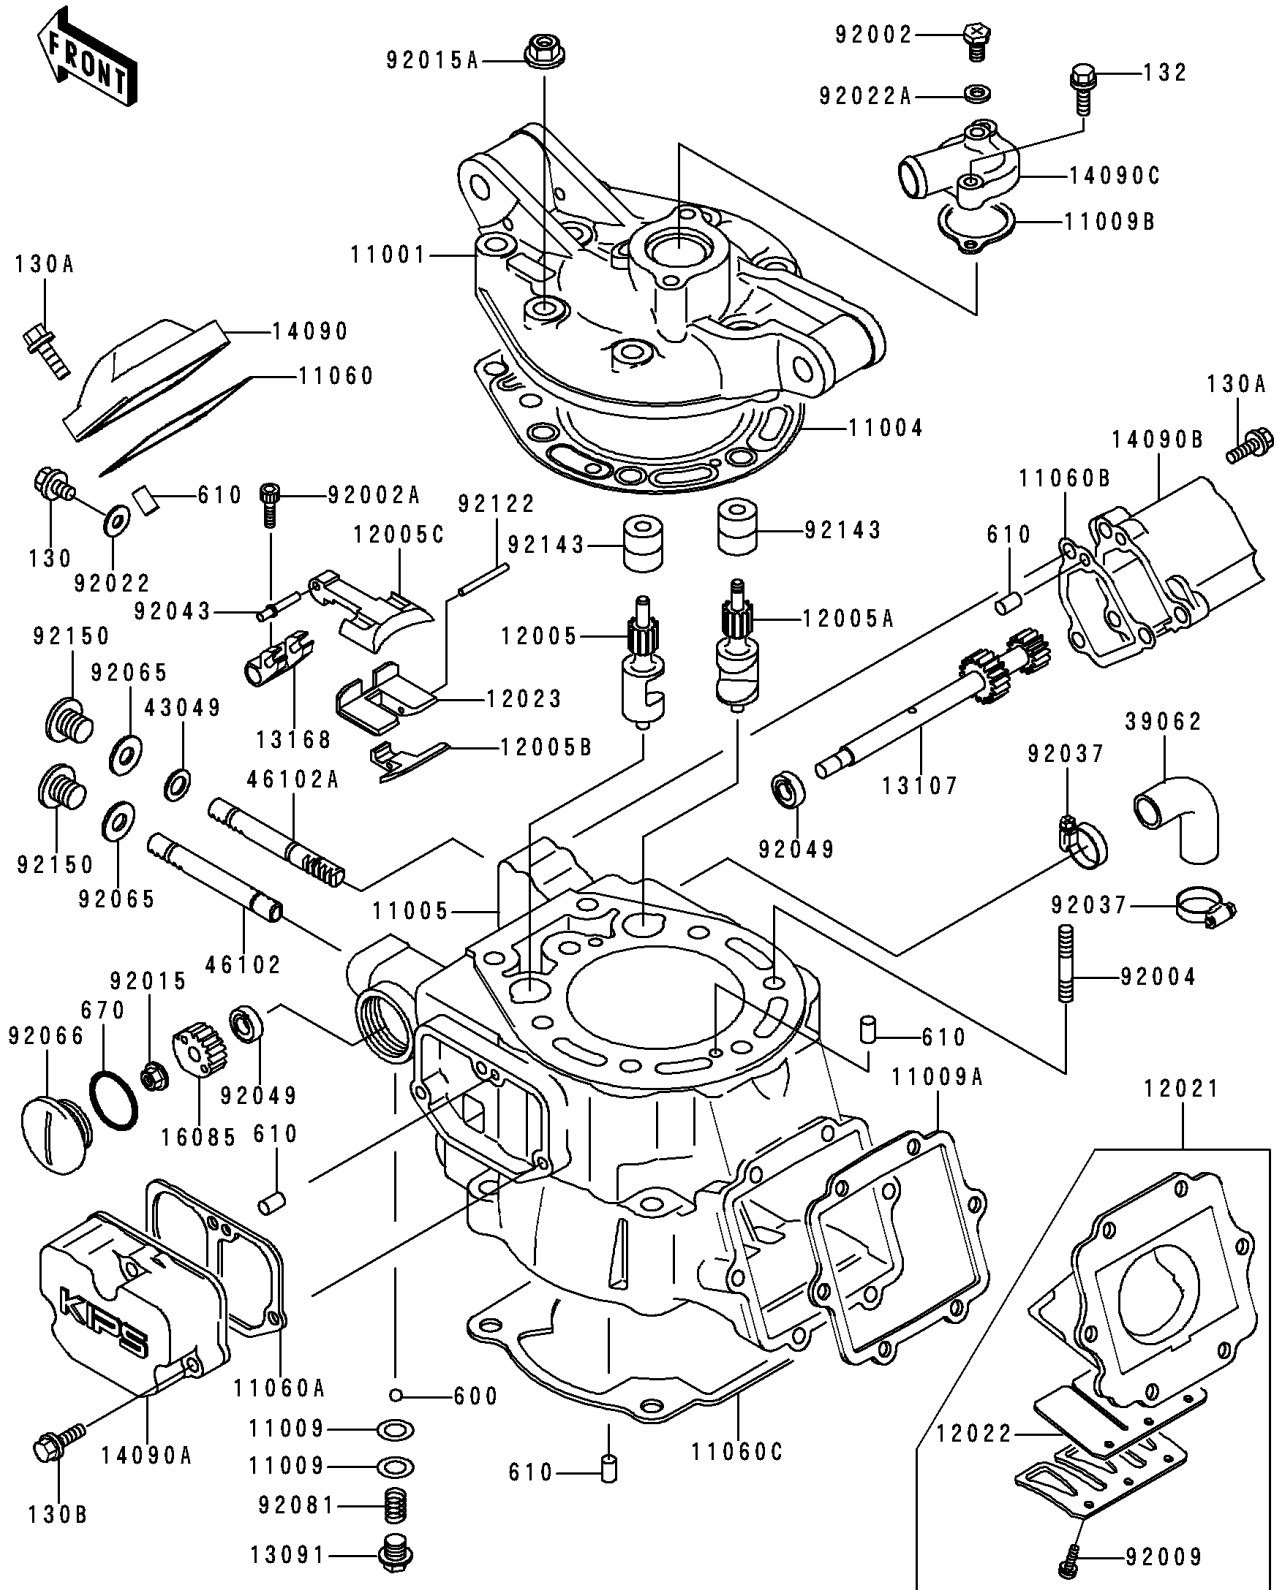

1996 KDX200 PARTS DIAGRAM

Cylinder Head/Cylinder

E1110