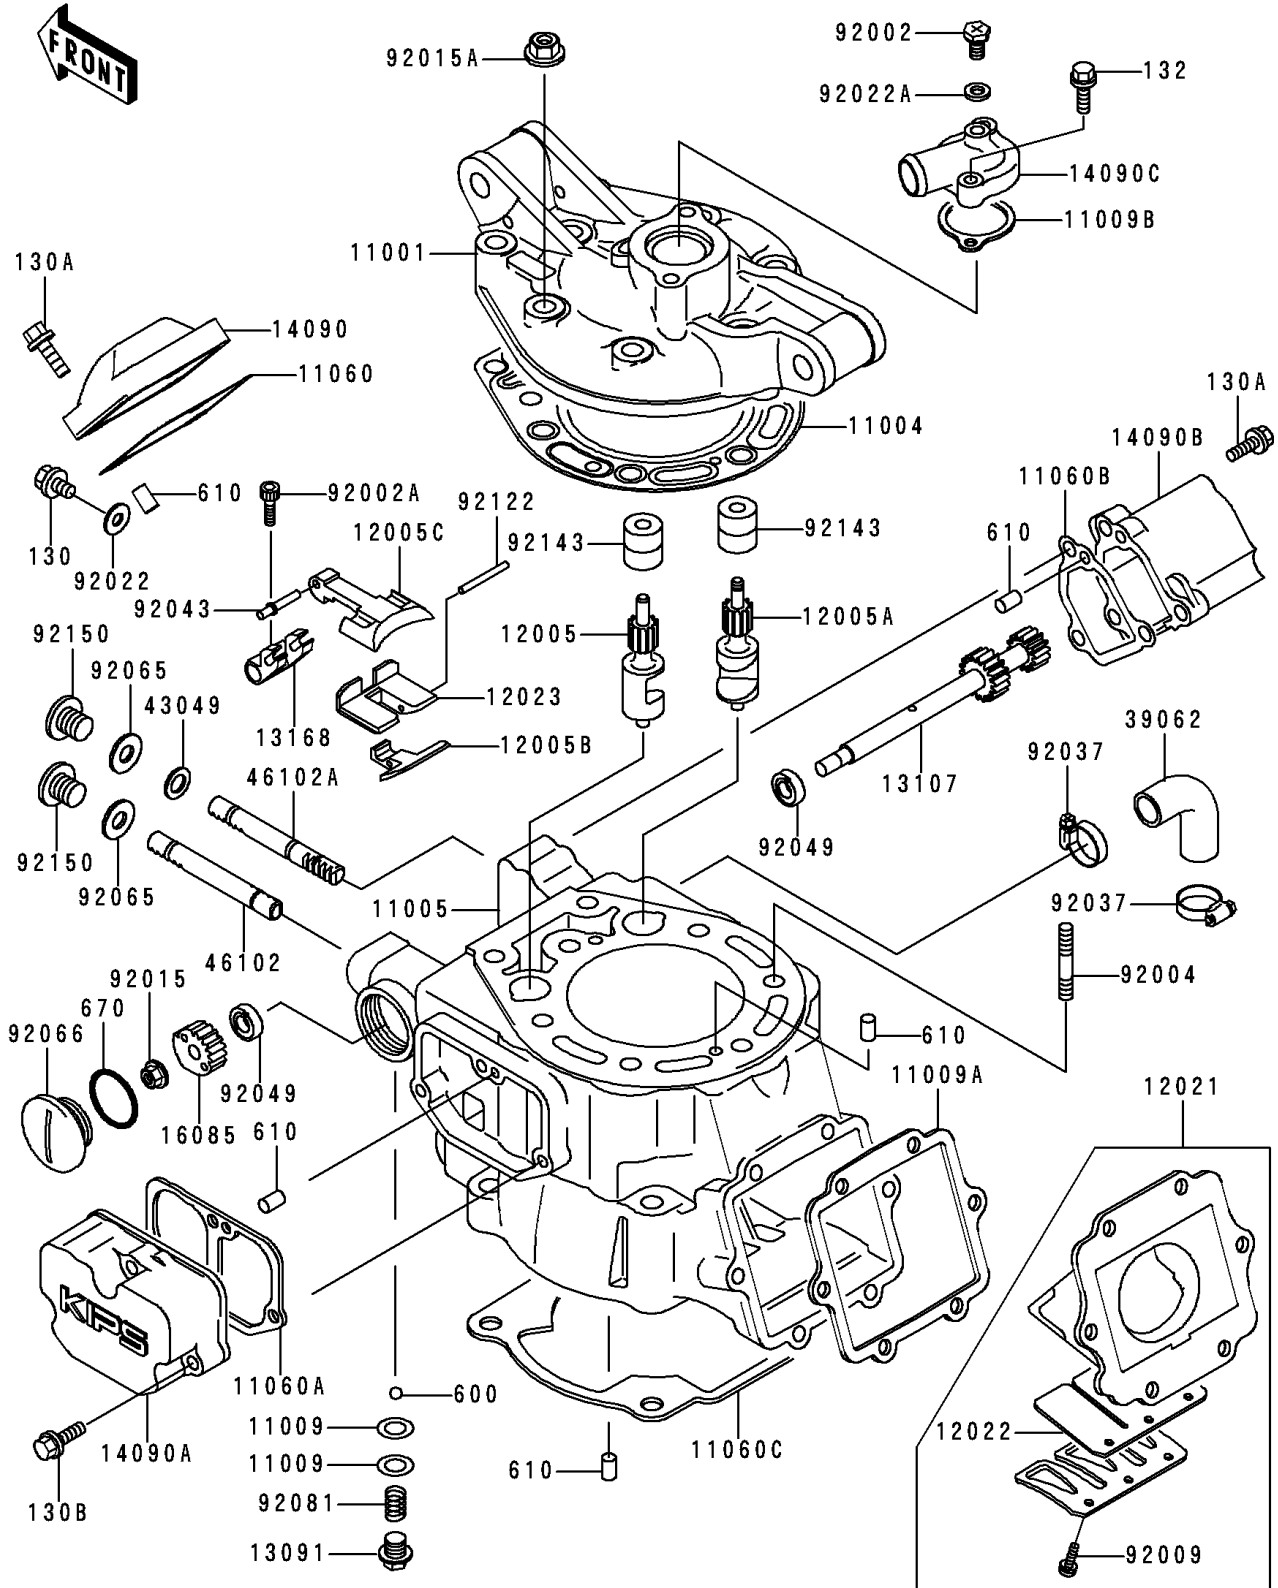

## 1995 KDX200 PARTS DIAGRAM

Cylinder Head/Cylinder

E1110

## 1995 KDX200 PARTS LIST

Cylinder Head/Cylinder

ITEM NAME	PART NUMBER	QUANTITY
BOLT,6X10 (Ref # 92002)	92002-1222	1
BOLT,SOCKET,4X8 (Ref # 92002A)	92002-1403	1
STUD,8X32 (Ref # 92004)	92004-1197	1
SCREW,REED VALVE (Ref # 92009)	92009-1014	1
NUT,FLANGED,6MM (Ref # 92015)	92015-1386	1
NUT,FLANGED,8MM (Ref # 92015A)	92015-1406	1
WASHER,5.2X13X1 (Ref # 92022)	92022-1380	1
WASHER,6.2X11X1 (Ref # 92022A)	92022-304	1
CLAMP,COOLING HOSE (Ref # 92037)	92037-1589	1
PIN,MAIN VALVE (Ref # 92043)	92043-1470	1
SEAL-OIL,SD088144 (Ref # 92049)	92049-1238	1
BOLT-FLANGED (Ref # 130)	130Y0508	1
BOLT-FLANGED (Ref # 130A)	130Y0520	1
BOLT-FLANGED (Ref # 130B)	130Y0525	1
BOLT-FLANGED-SMALL (Ref # 132)	132Y0625	1
BALL-STEEL,3/16" (Ref # 600)	600A0600	1
ROLLER,4X8 (Ref # 610)	610A0408	1
O RING,22MM (Ref # 670)	670B2022	1
GASKET,10.5X16X1,DRAIN PLUG (Ref # 92065)	92065-058	1
PLUG (Ref # 92066)	92066-1414	1
SPRING,CLUTCH PLATE (Ref # 92081)	92081-1527	1
ROLLER,3X31.8 (Ref # 92122)	92122-1187	1
COLLAR,6X15X17.2 (Ref # 92143)	92143-1694	1
BOLT,10X10 (Ref # 92150)	92150-1867	1