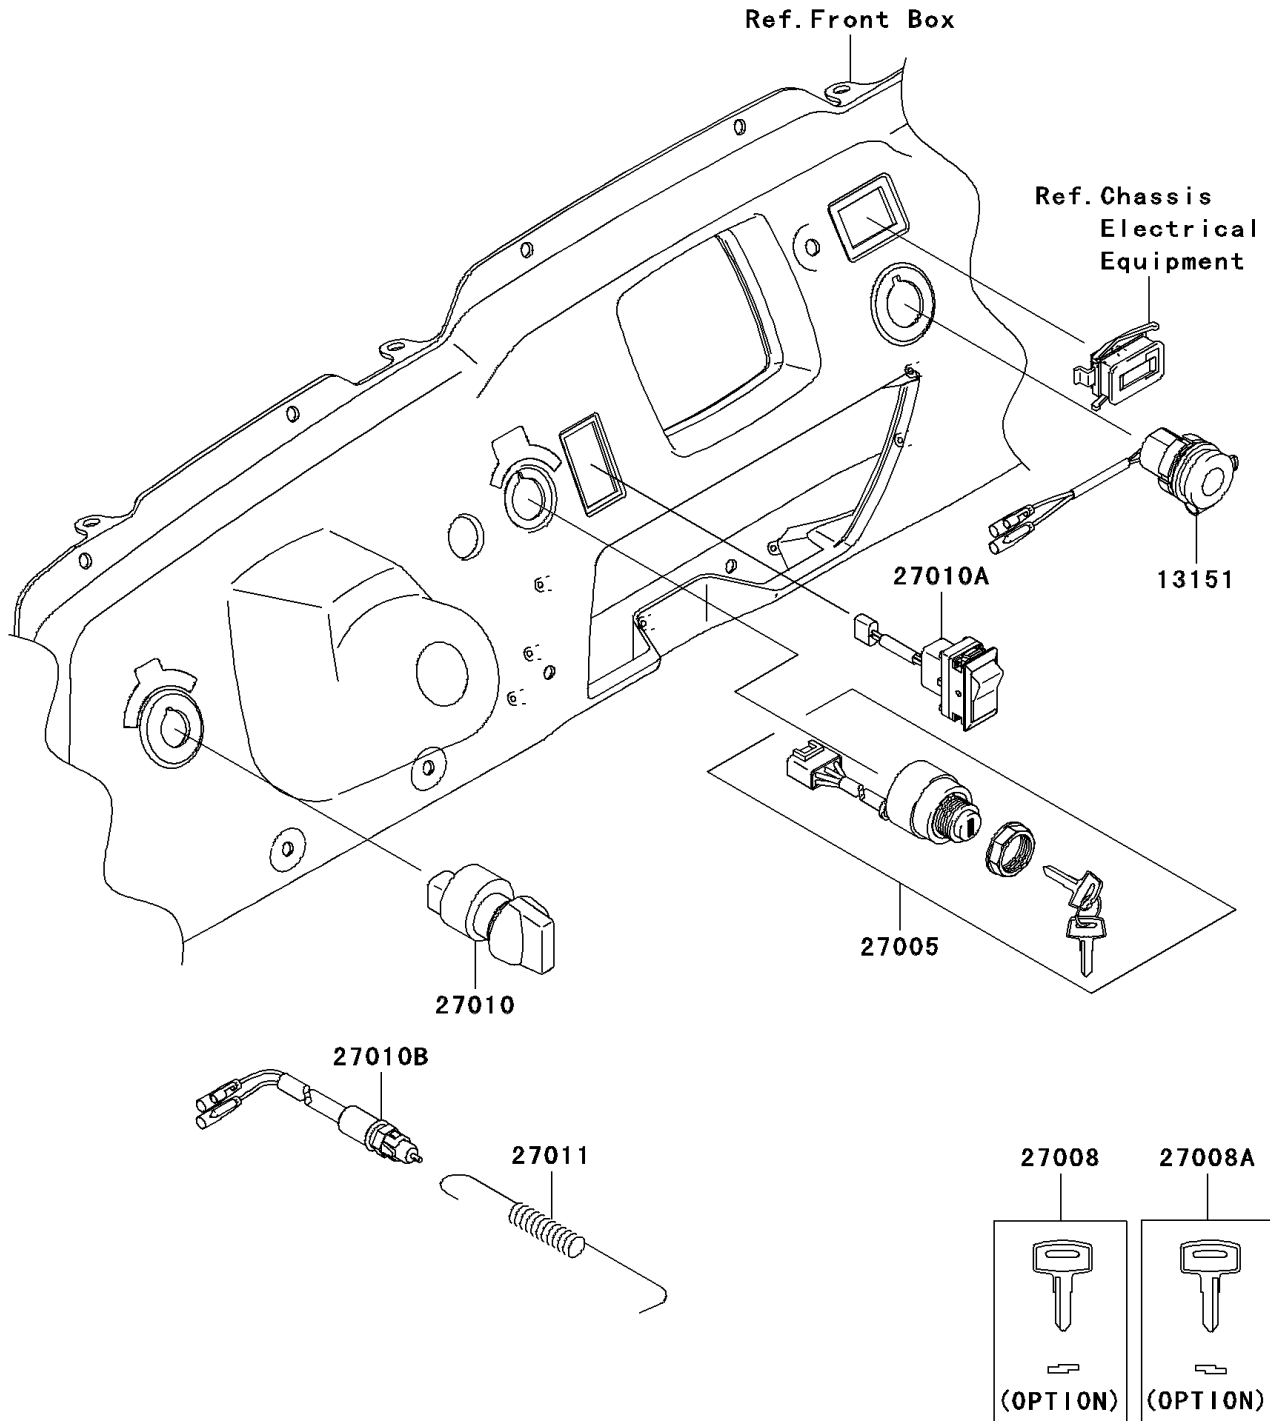

2008 Teryx[®] 750 4x4 LE PARTS DIAGRAM

Ignition Switch

F2770

2008 Teryx® 750 4x4 LE PARTS LIST

Ignition Switch

ITEM NAME	PART NUMBER	QUANTITY
SWITCH-COMP,D.C.TERMINAL (Ref # 13151)	13151-0003	1
SWITCH-ASSY-IGNITION (Ref # 27005)	27005-0036	1
KEY-LOCK,BLANK (Ref # 27008)	27008-1153	1
KEY-LOCK,BLANK (Ref # 27008A)	27008-1157	1
SWITCH,HEAD LAMP (Ref # 27010)	27010-0067	1
SWITCH,2/4WD (Ref # 27010A)	27010-0068	1
SWITCH,REAR BRAKE (Ref # 27010B)	27010-1475	1
SPRING,BRAKE LAMP SWITCH (Ref # 27011)	27011-006	1